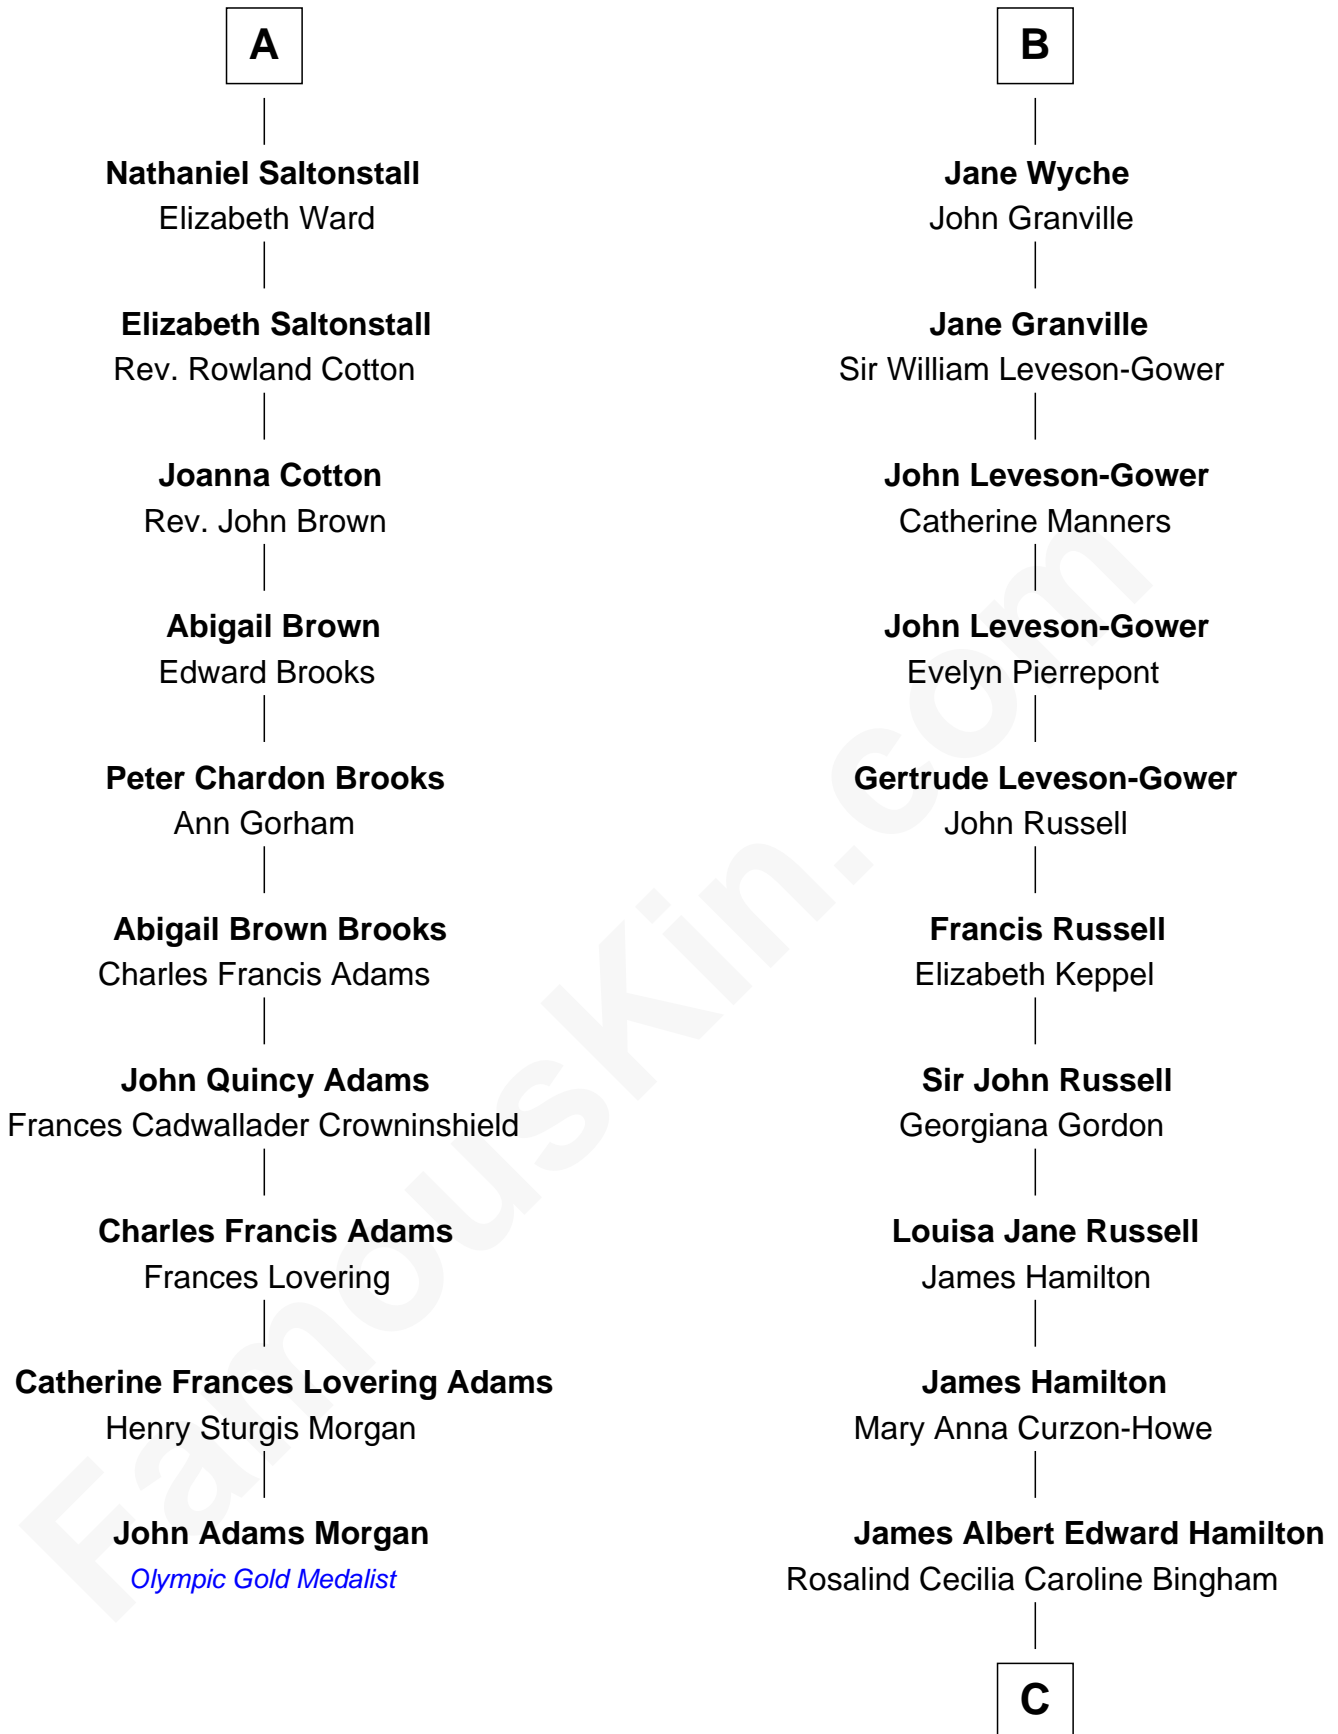

### John Adams Morgan

1952 Olympic Sailing Gold Medalist

16th cousin 3 times removed of

**Princess Diana**  
*Princess of Wales*

**C**

**Cynthia Elinor Beatrix Hamilton**

Albert Edward John Spencer

**Edward John Spencer**