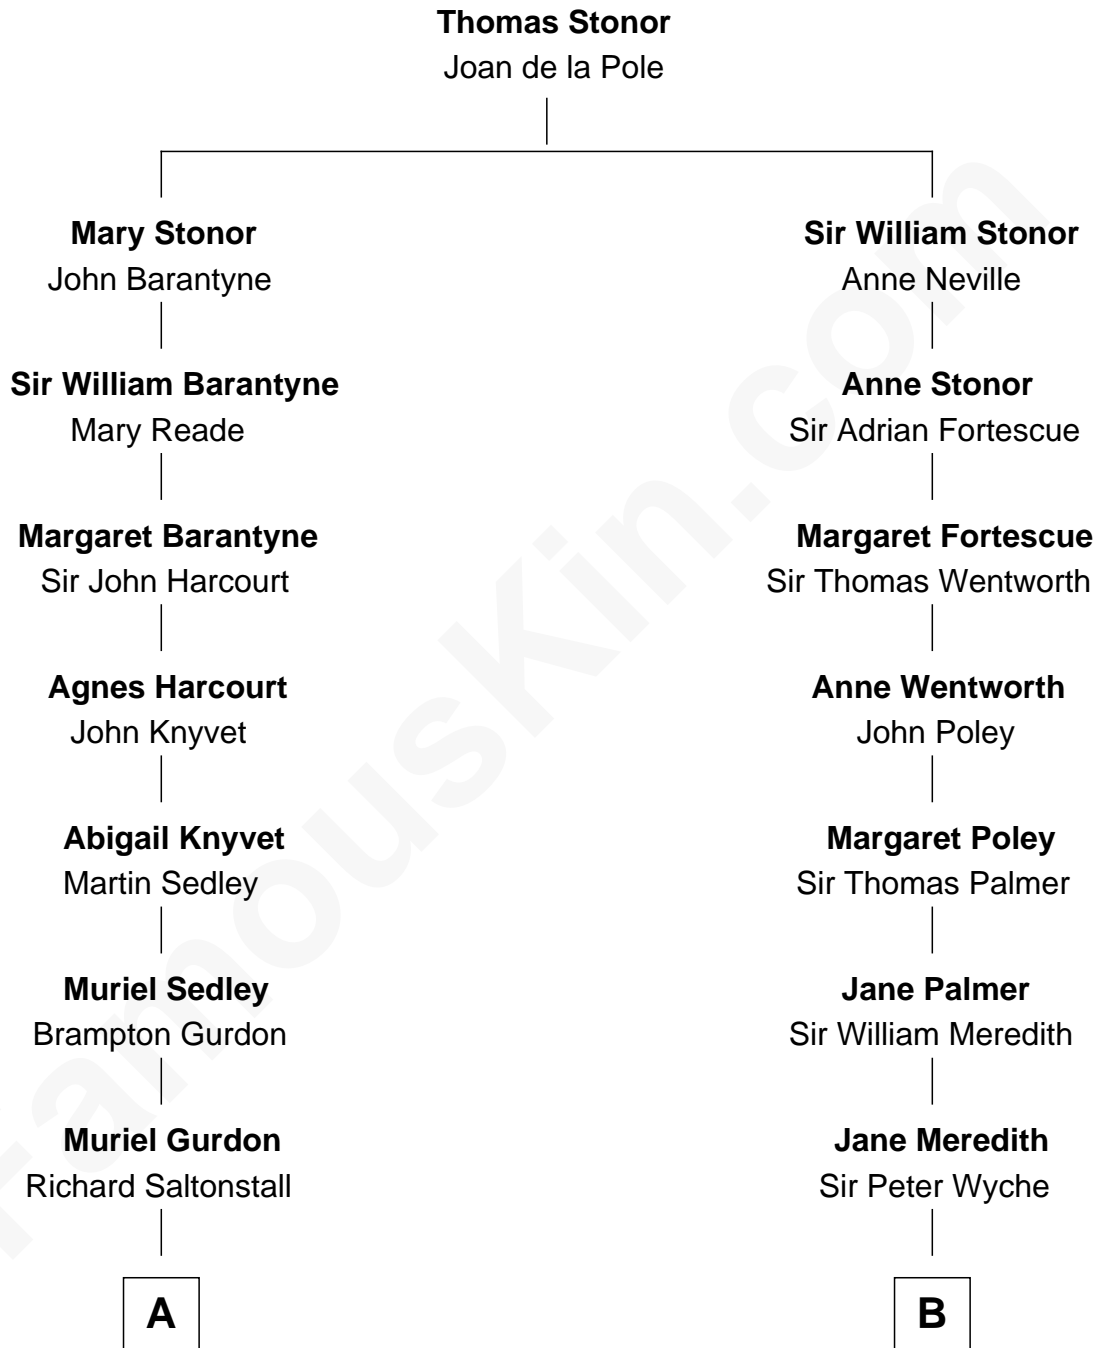

## Relationship Chart of

### John Adams Morgan

1952 Olympic Sailing Gold Medalist

16th cousin 3 times removed of

**Princess Diana**  
*Princess of Wales*

**C**

**Cynthia Elinor Beatrix Hamilton**

Albert Edward John Spencer

**Edward John Spencer**

Frances Ruth Burke Roche

**Princess Diana**

*Princess of Wales*

FamousKin.com