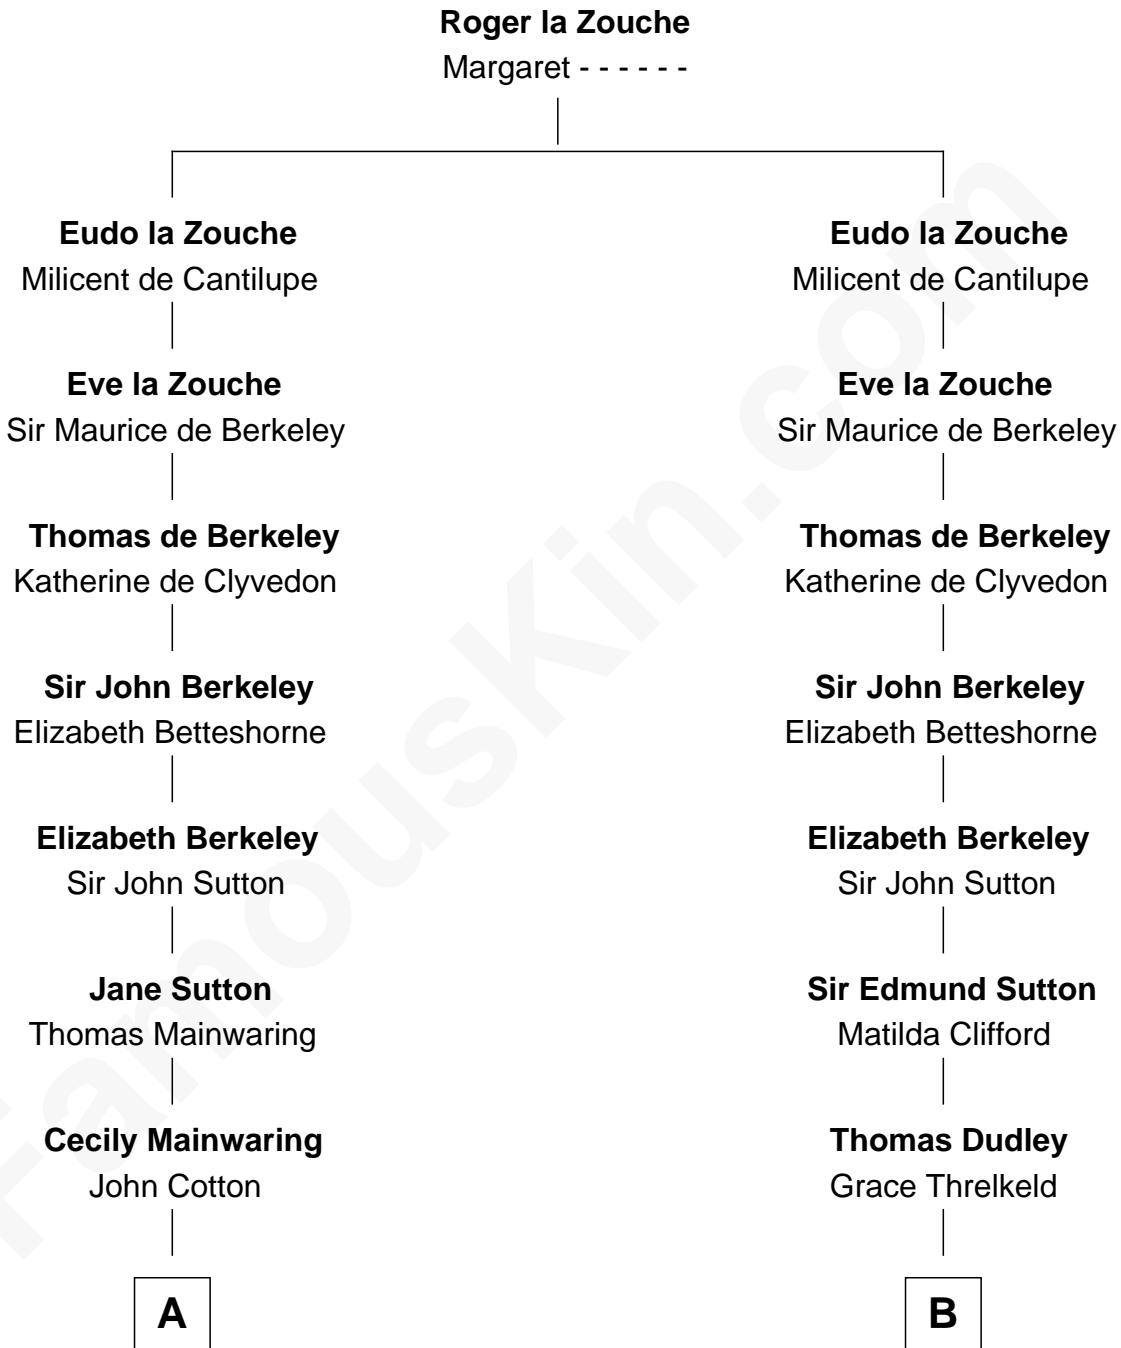

FamousKin.com Relationship Chart of

John Adams Morgan
1952 Olympic Sailing Gold Medalist

19th cousin 1 time removed of

Princess Diana
Princess of Wales

C

Frances Louisa Tracy
John Pierpont Morgan

John Pierpont Morgan
Jane Norton Grew

Henry Sturgis Morgan
Catherine Frances Lovering Adams

John Adams Morgan
Olympic Gold Medalist

D

Albert Edward John Spencer
Cynthia Elinor Beatrix Hamilton

Edward John Spencer
Frances Ruth Burke Roche

Princess Diana
Princess of Wales