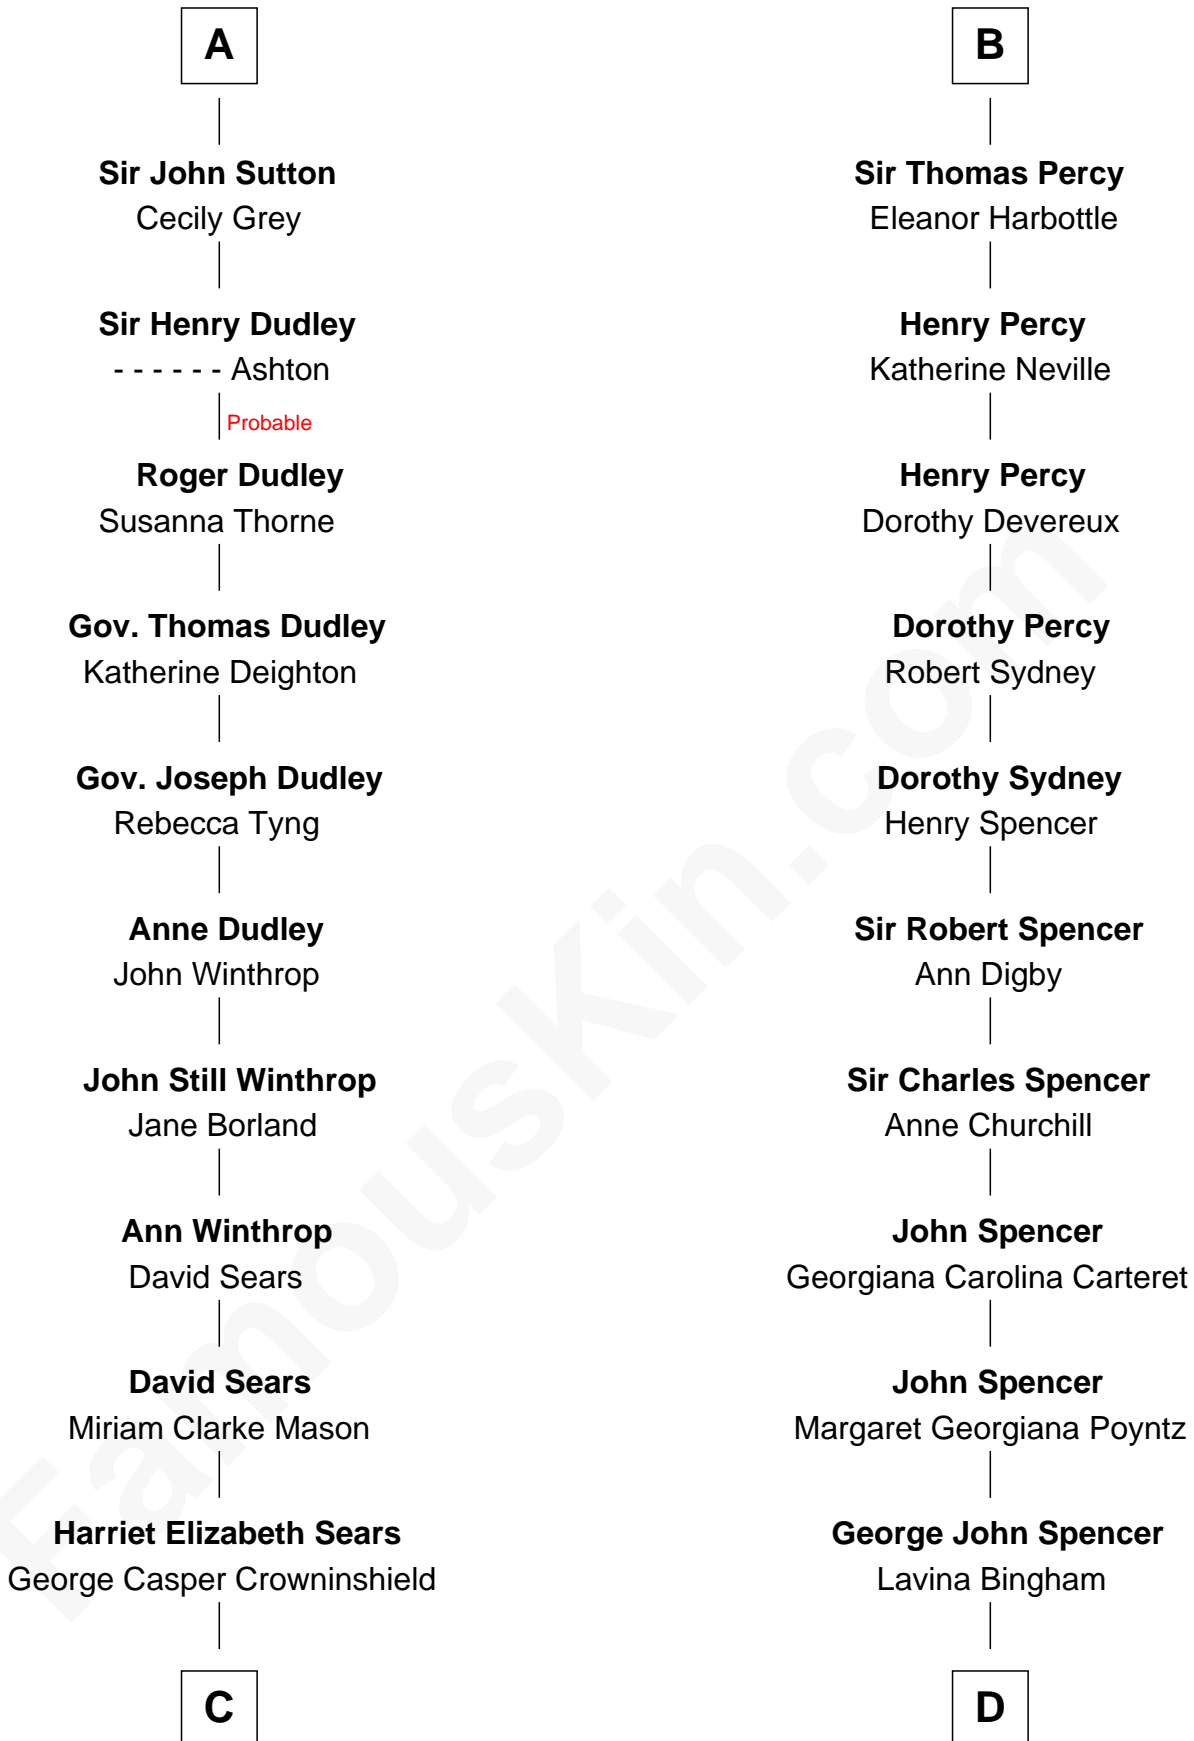

FamousKin.com Relationship Chart of

John Adams Morgan
1952 Olympic Sailing Gold Medalist

20th cousin 1 time removed of

Princess Diana
Princess of Wales

C

Frances Cadwallader Crowninshield

John Quincy Adams

Charles Francis Adams