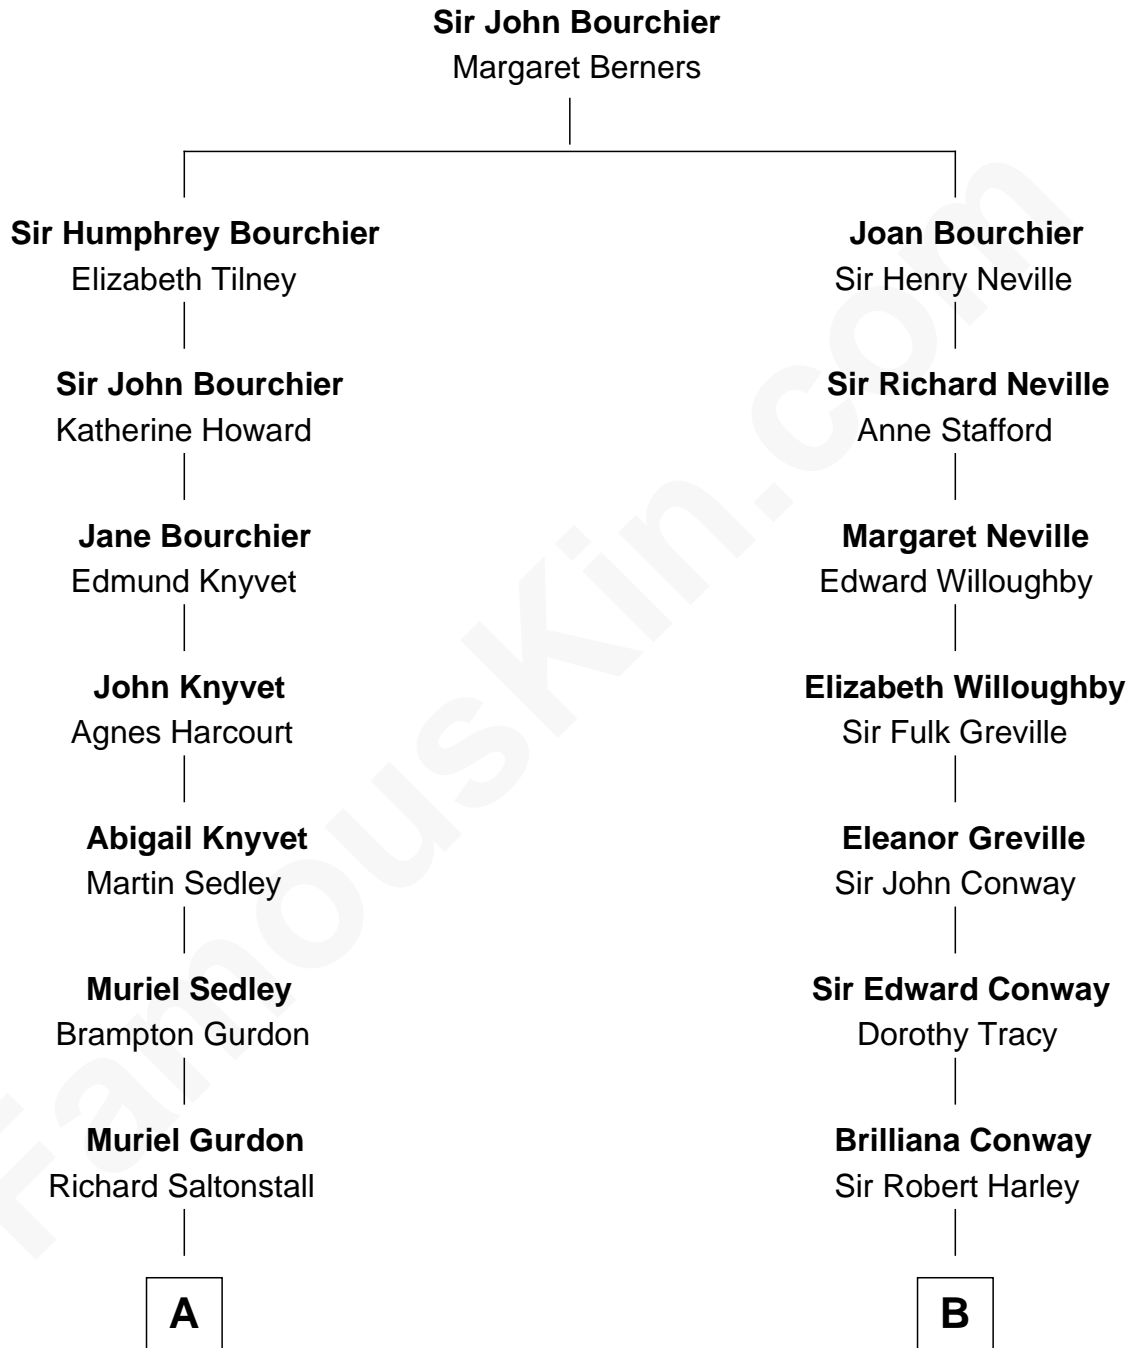

FamousKin.com Relationship Chart of

John Adams Morgan
1952 Olympic Sailing Gold Medalist

16th cousin 2 times removed of

Prince William
Prince of Wales

C

Charles III, King of the United Kingdom

Princess Diana Frances Spencer

Prince William

Prince of Wales

FamousKin.com