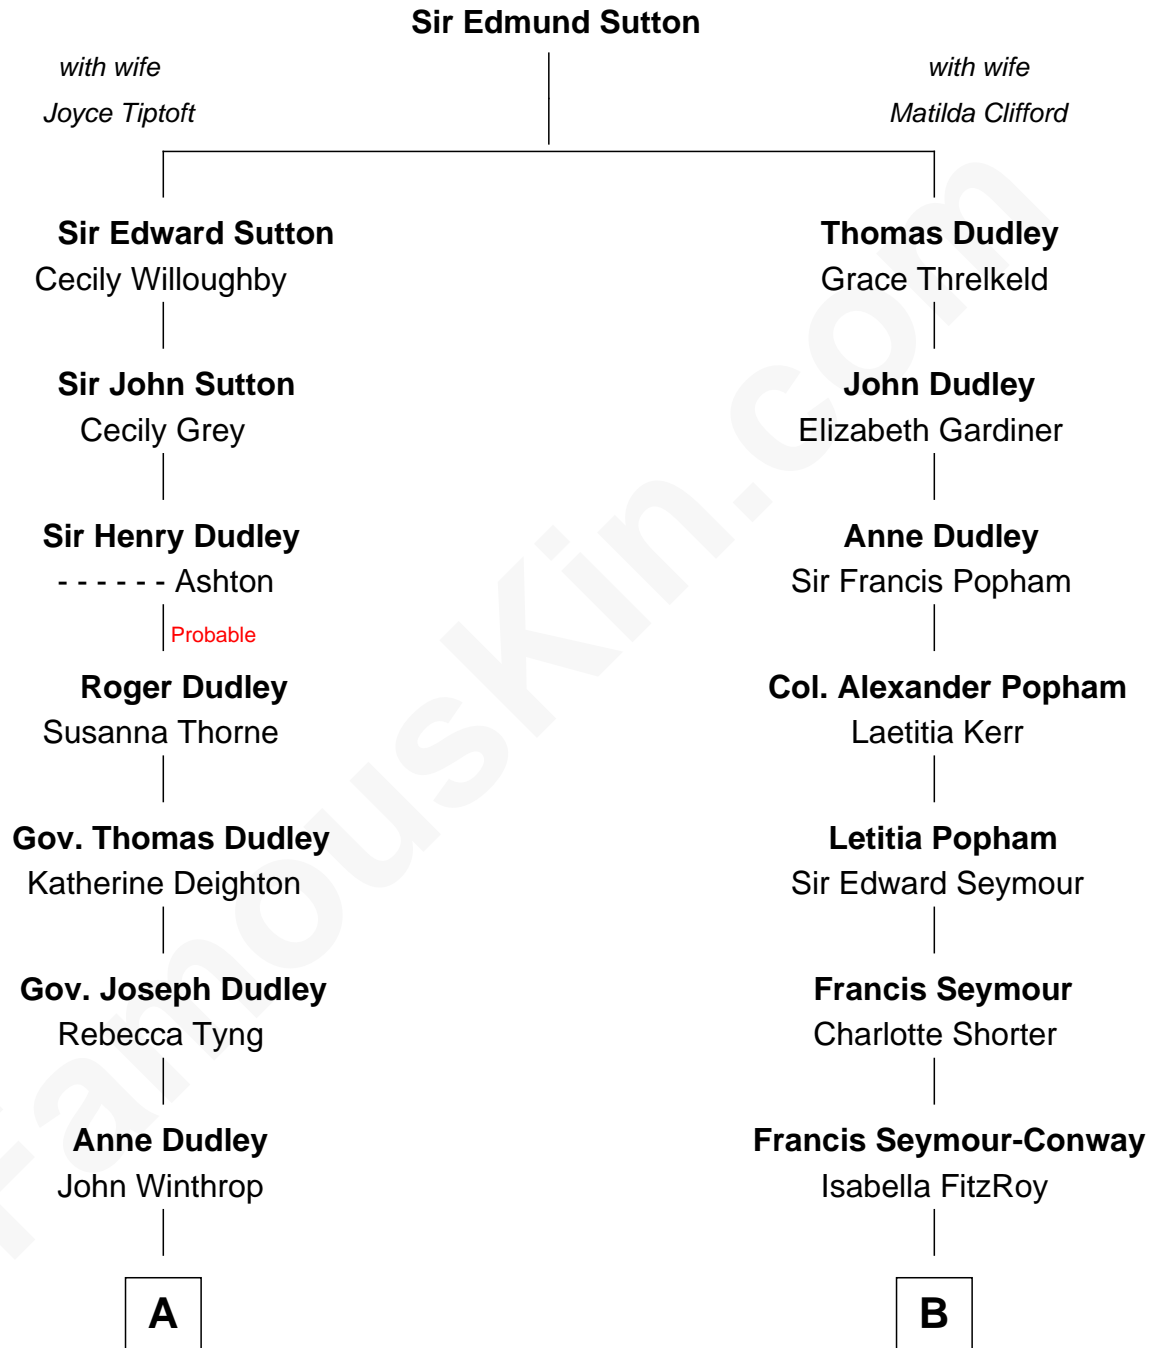

FamousKin.com

Relationship Chart of

John Adams Morgan

1952 Olympic Sailing Gold Medalist

14th cousin of

Prince William
Prince of Wales

A

John Still Winthrop

Jane Borland

Ann Winthrop

David Sears

David Sears

Miriam Clarke Mason

Harriet Elizabeth Sears

George Casper Crowninshield

Frances Cadwallader Crowninshield