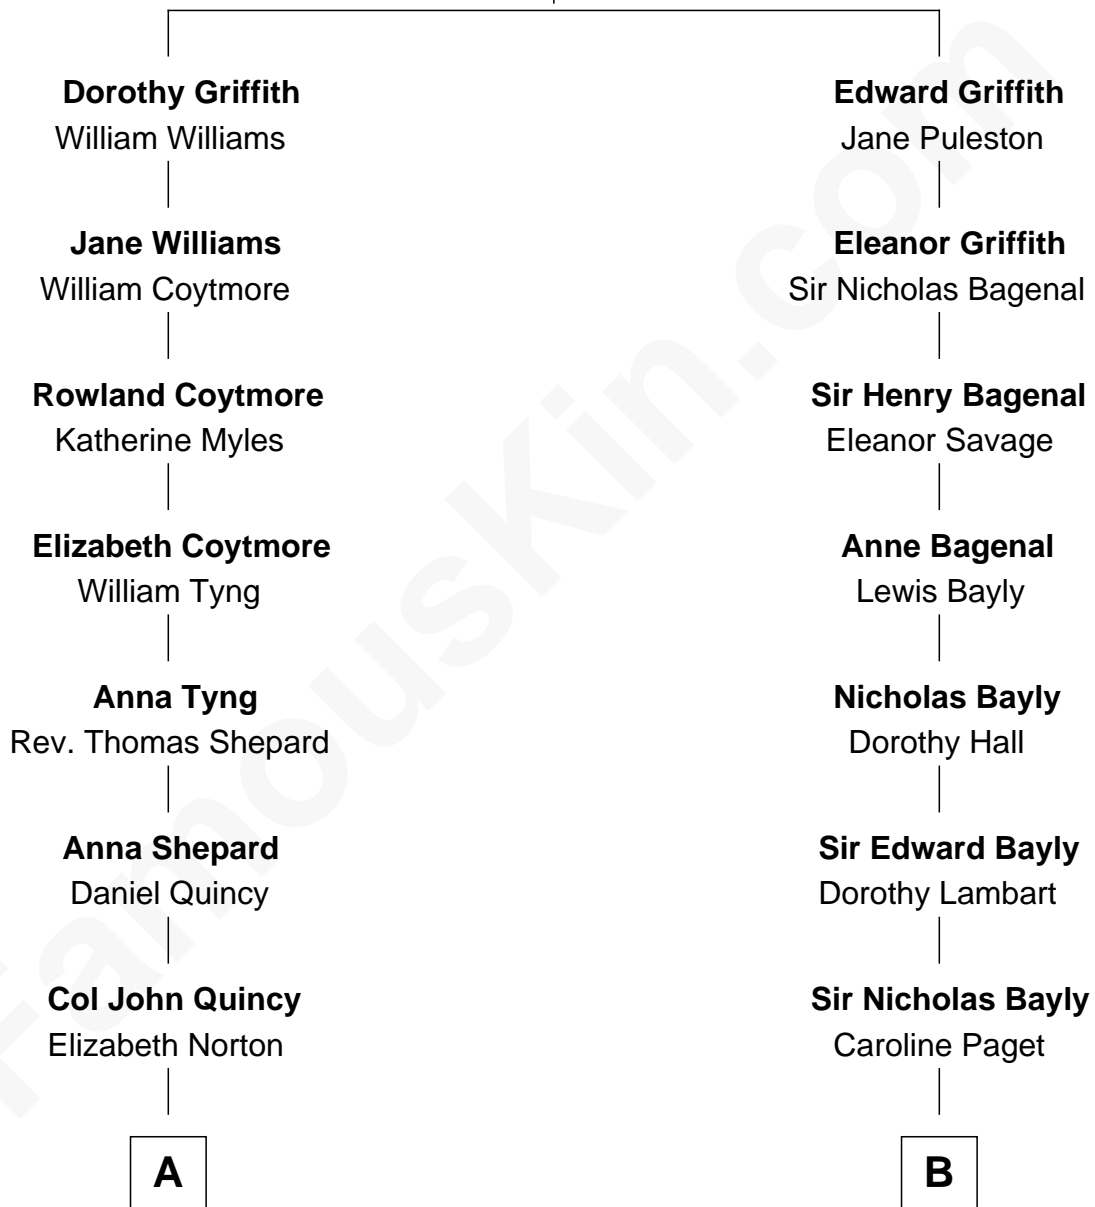

# FamousKin.com Relationship Chart of

**John Adams Morgan**  
1952 Olympic Sailing Gold Medalist

14th cousin 1 time removed of

**Prince William**  
Prince of Wales

**Sir William Griffith**  
Jane Stradling

**A**

**Elizabeth Quincy**  
Rev. William Smith

**Abigail Quincy Smith**  
John Adams

**John Quincy Adams**  
Louisa Catherine Johnson

**Charles Francis Adams**  
Abigail Brown Brooks

**John Quincy Adams**  
Frances Cadwallader Crowninshield