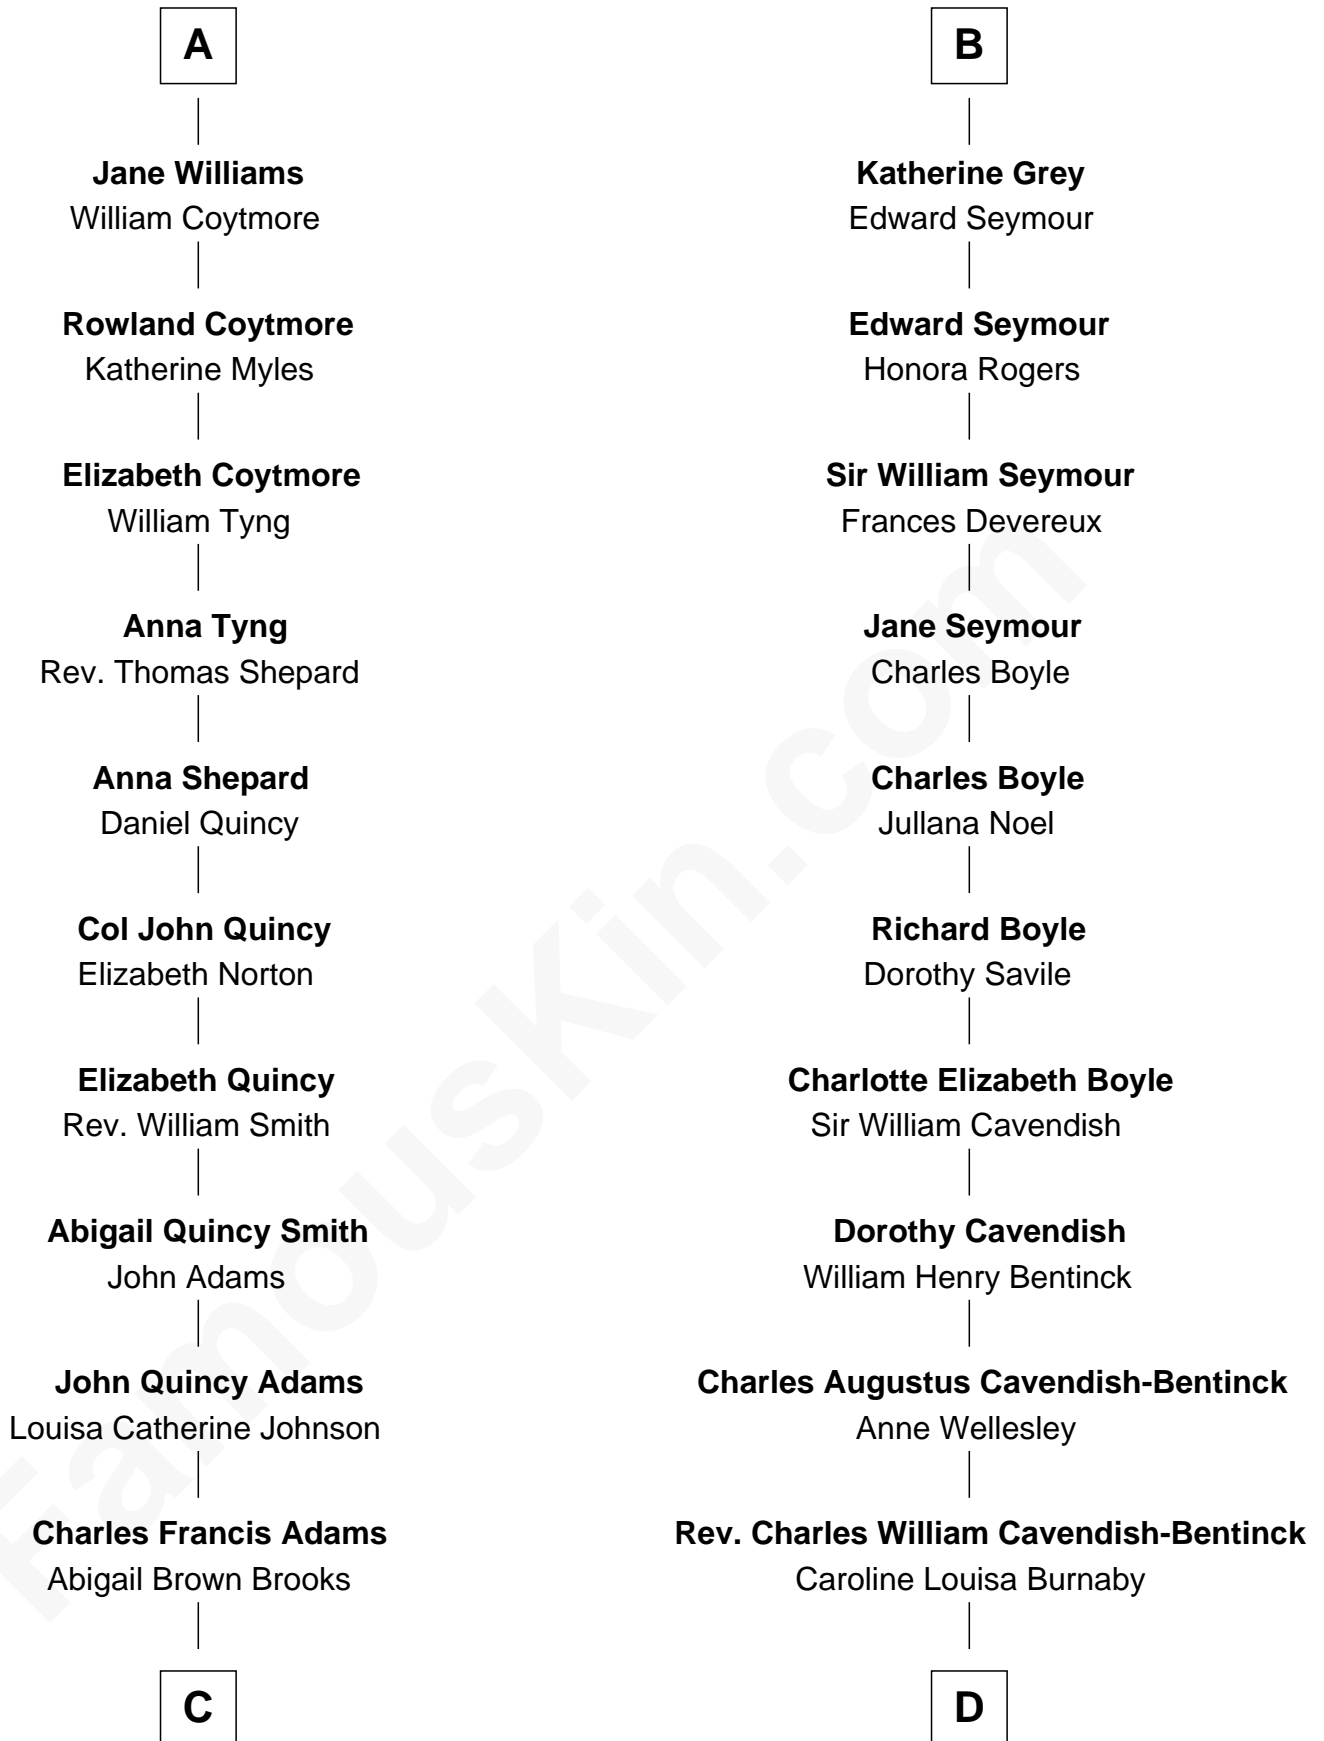

# FamousKin.com Relationship Chart of

**John Adams Morgan**  
1952 Olympic Sailing Gold Medalist

20th cousin 1 time removed of

**Prince William**  
Prince of Wales

**Goronwy ap Ednyfed**

**C**

**John Quincy Adams**  
Frances Cadwallader Crowninshield

**Elizabeth Bowes-Lyon**  
George VI, King of the United Kingdom

**Elizabeth II, Queen of the United Kingdom**  
Prince Philip of Edinburgh

**Charles III, King of the United Kingdom**  
Princess Diana Frances Spencer