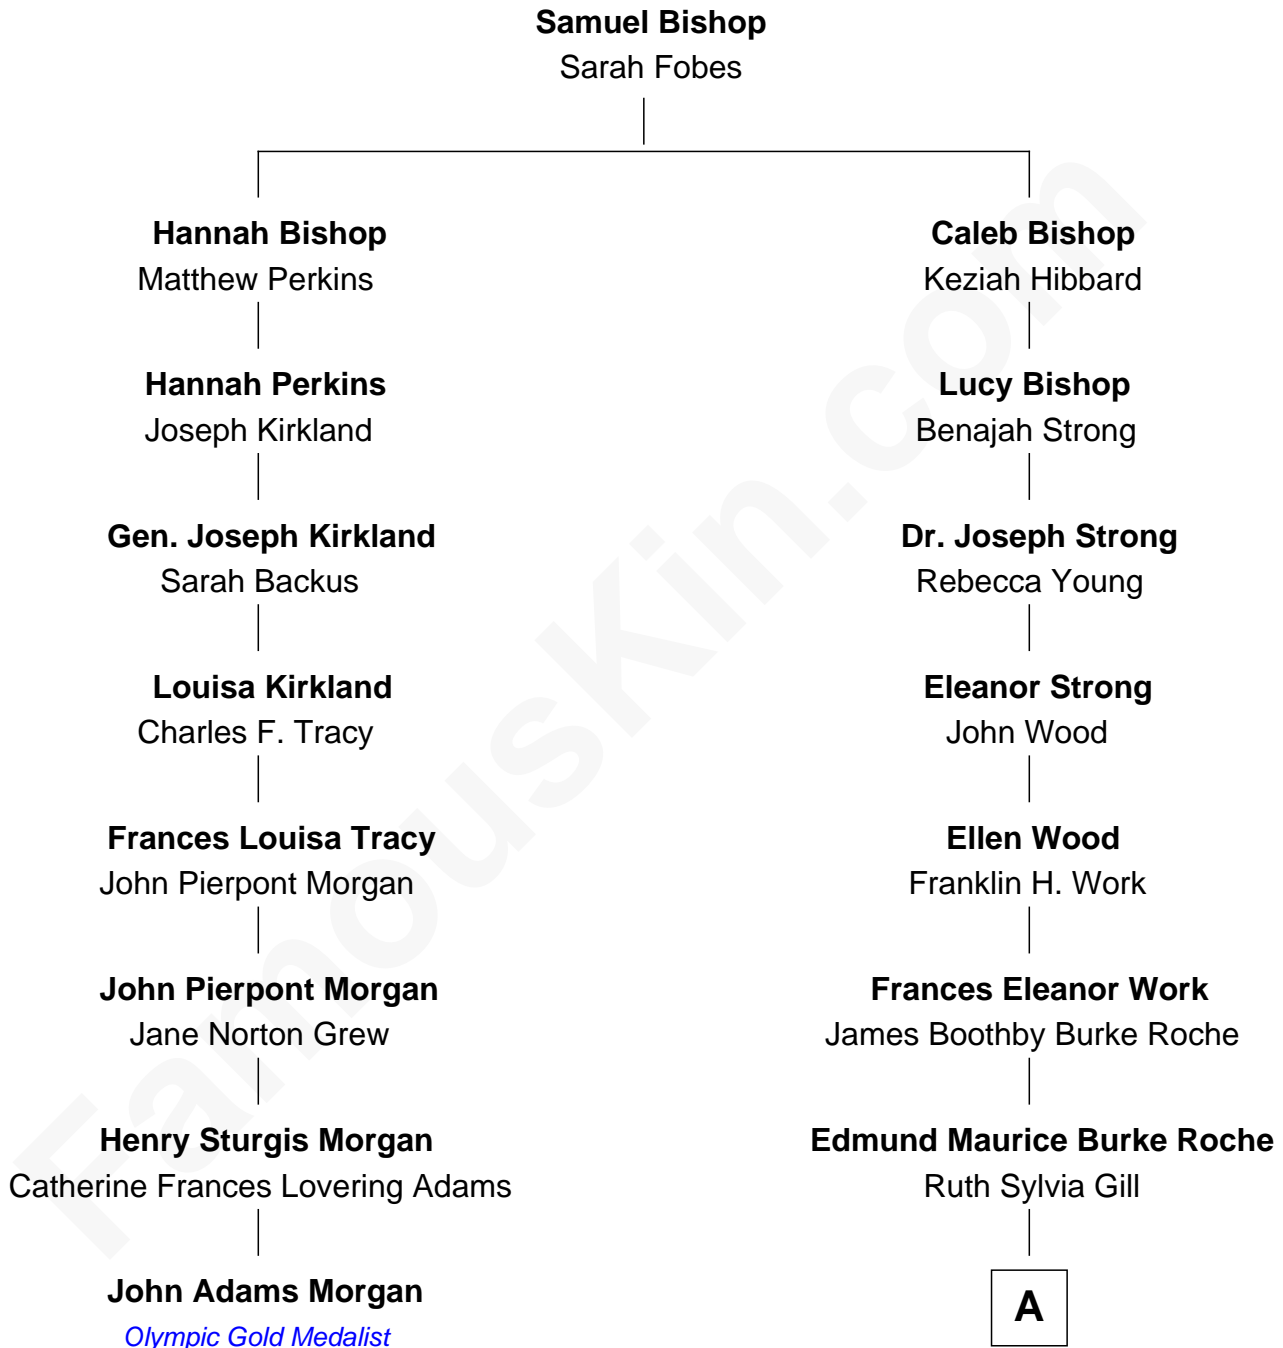

FamousKin.com Relationship Chart of John Adams Morgan

1952 Olympic Sailing Gold Medalist

7th cousin 2 times removed of

Prince William

Prince of Wales

A

Frances Ruth Burke Roche

Edward John Spencer

Princess Diana Frances Spencer

Charles III, King of the United Kingdom

Prince William

Prince of Wales

FamousKin.com