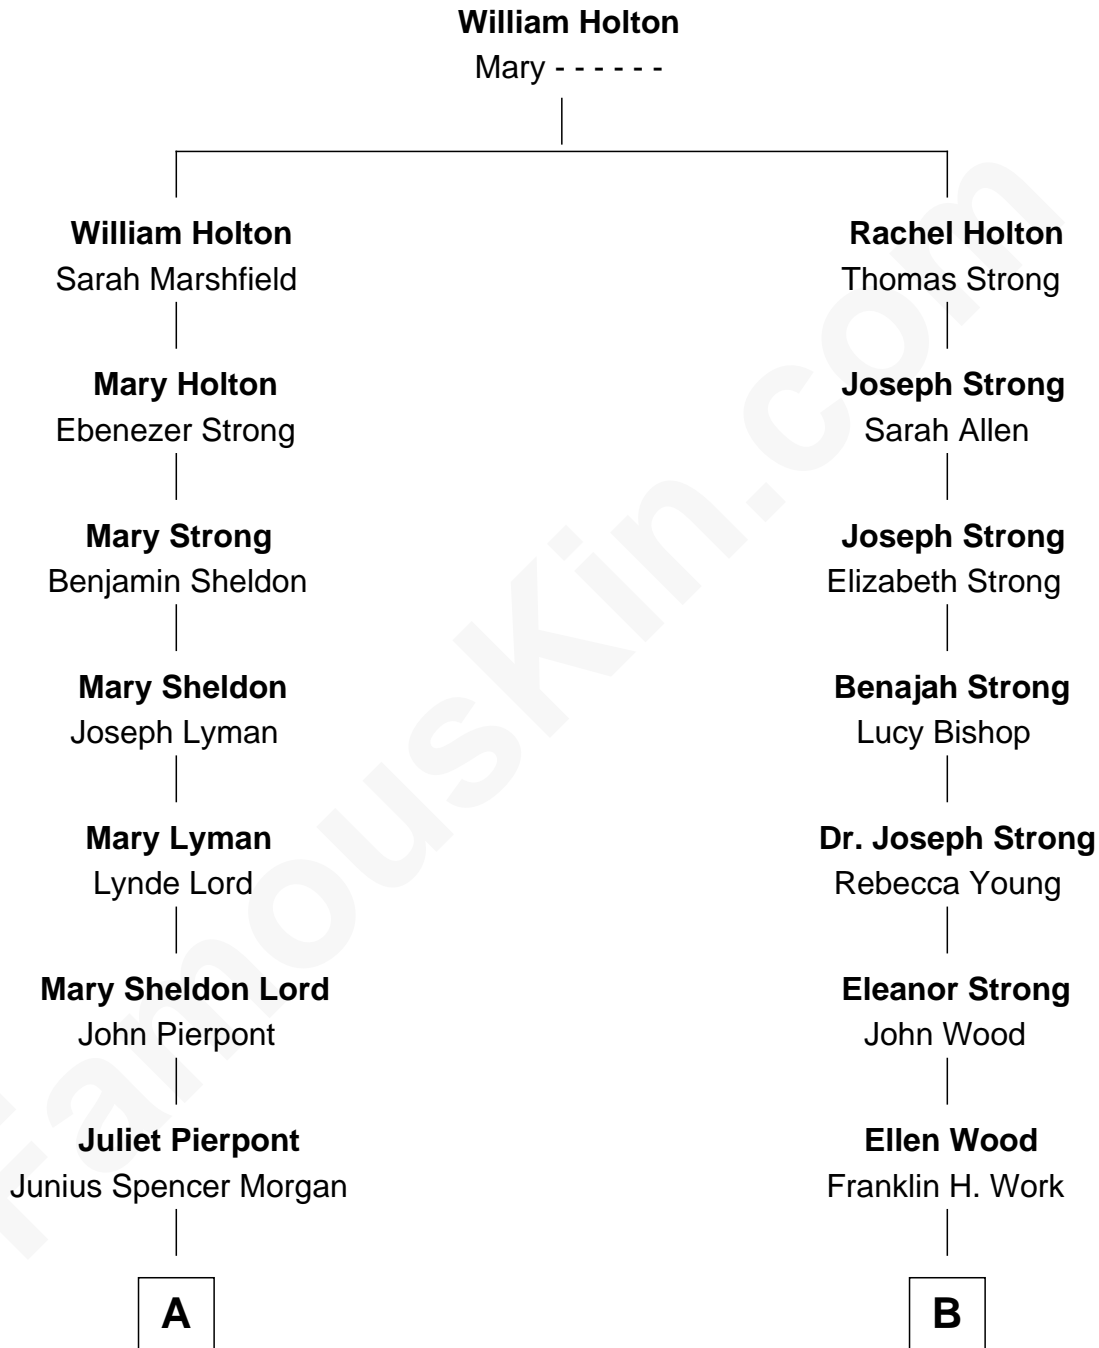

## Relationship Chart of

### John Adams Morgan

1952 Olympic Sailing Gold Medalist

10th cousin 1 time removed of

**Prince William**  
*Prince of Wales*

William photo by [InSapphoWeTrust](#) (CC BY-SA 2.0)