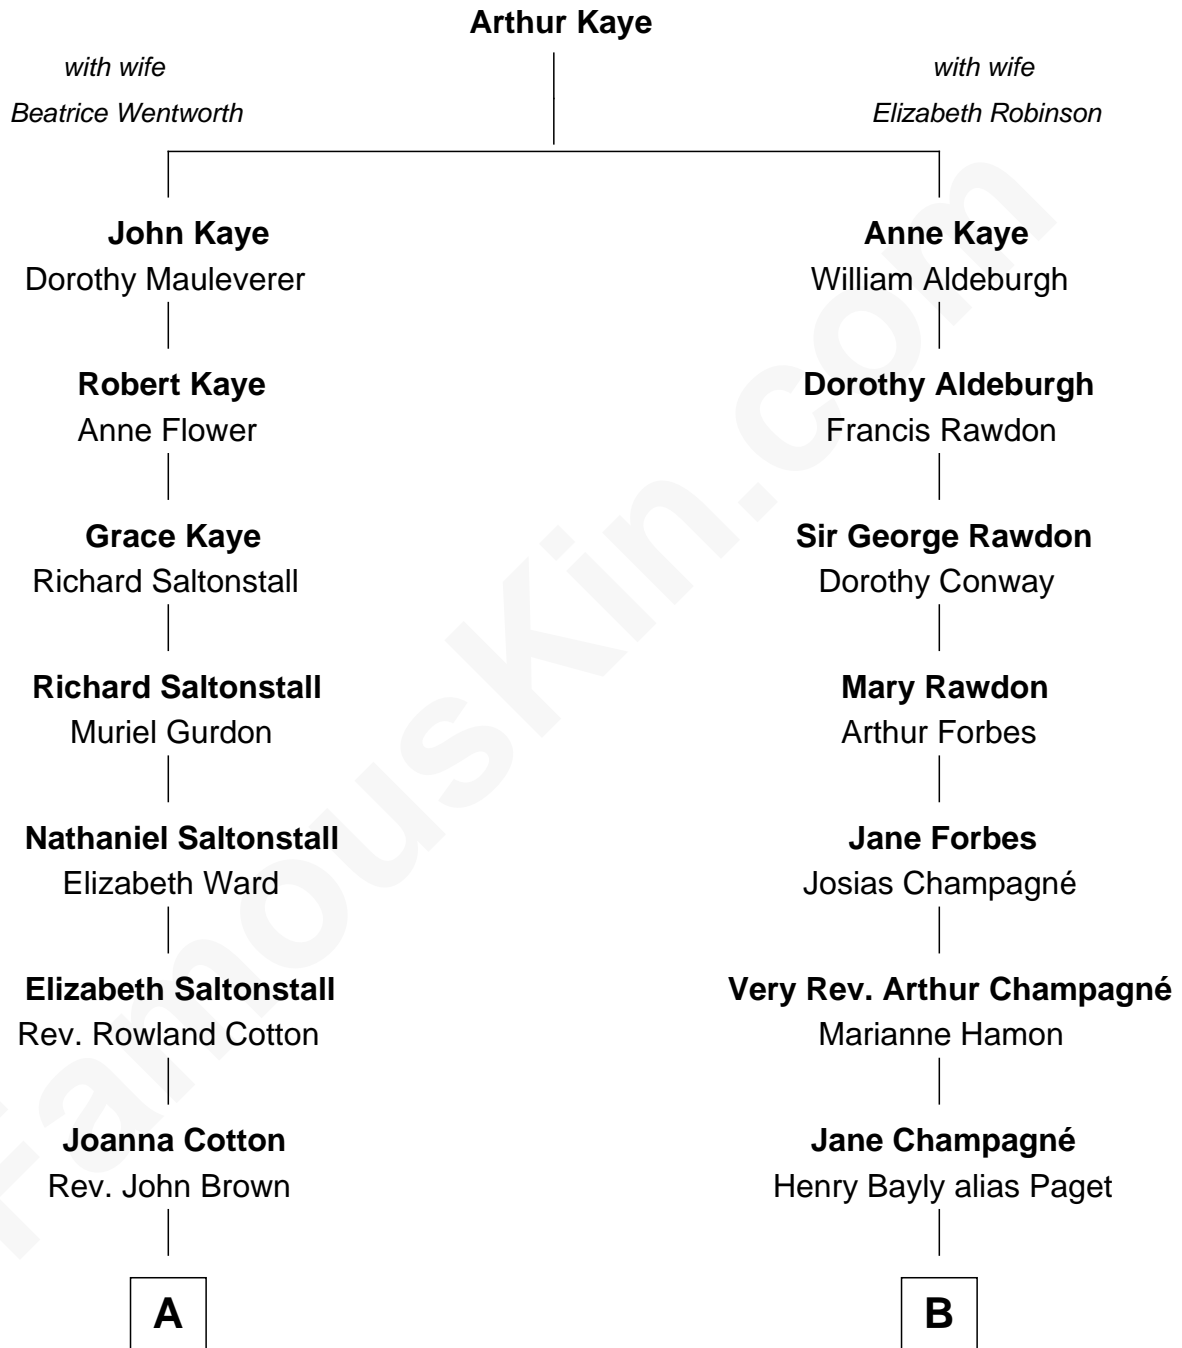

# FamousKin.com Relationship Chart of

**John Adams Morgan**  
1952 Olympic Sailing Gold Medalist

13th cousin 1 time removed of

**Prince William**  
Prince of Wales

**A**

**Abigail Brown**  
Edward Brooks

**Peter Chardon Brooks**  
Ann Gorham

**Abigail Brown Brooks**  
Charles Francis Adams

**John Quincy Adams**  
Frances Cadwallader Crowninshield

**Charles Francis Adams**  
Frances Lovering

**Catherine Frances Lovering Adams**  
Henry Sturgis Morgan

**Rosalind Cecilia Caroline Bingham**  
James Albert Edward Hamilton

**Cynthia Elinor Beatrix Hamilton**  
Albert Edward John Spencer

**Edward John Spencer**  
Frances Ruth Burke Roche

**Princess Diana Frances Spencer**  
Charles III, King of the United Kingdom