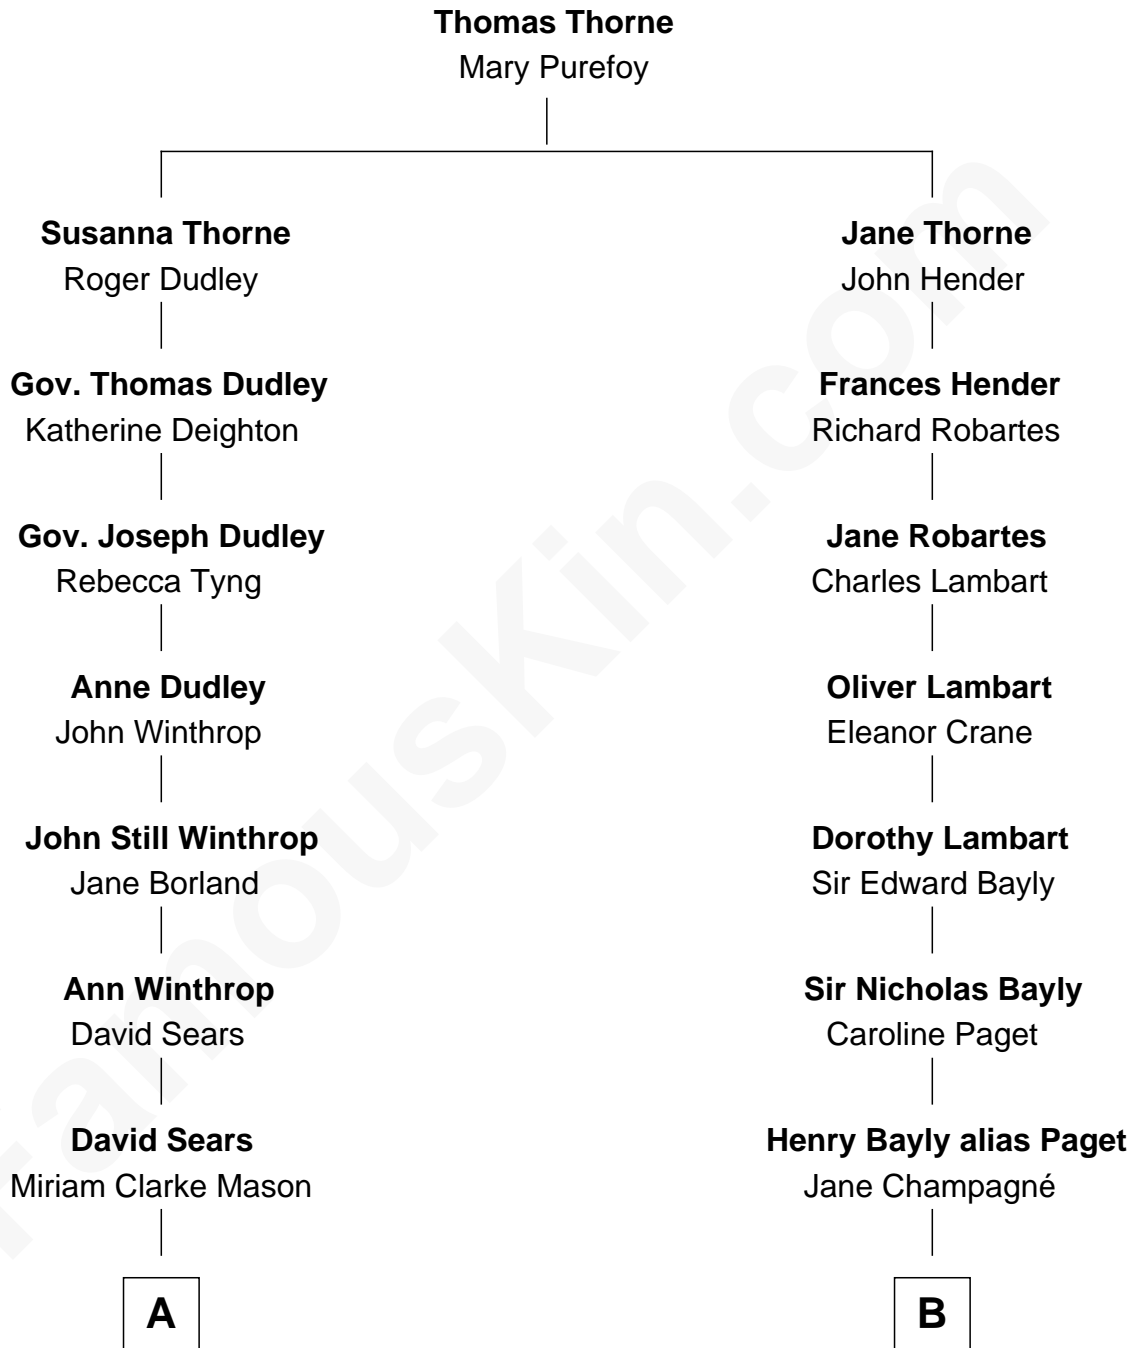

FamousKin.com

Relationship Chart of

John Adams Morgan

1952 Olympic Sailing Gold Medalist

11th cousin 3 times removed of

Prince William
Prince of Wales

A

Harriet Elizabeth Sears
George Casper Crowninshield

Frances Cadwallader Crowninshield
John Quincy Adams

Charles Francis Adams
Frances Lovering

Catherine Frances Lovering Adams
Henry Sturgis Morgan

John Adams Morgan
Olympic Gold Medalist

B

Henry William Paget
Lady Caroline Elizabeth Villiers

Lady Caroline Paget
Charles Gordon-Lennox

Cecilia Catherine Gordon-Lennox
Charles George Bingham

Rosalind Cecilia Caroline Bingham
James Albert Edward Hamilton

Cynthia Elinor Beatrix Hamilton
Albert Edward John Spencer

Edward John Spencer
Frances Ruth Burke Roche

Princess Diana Frances Spencer
Charles III, King of the United Kingdom

Prince William
Prince of Wales