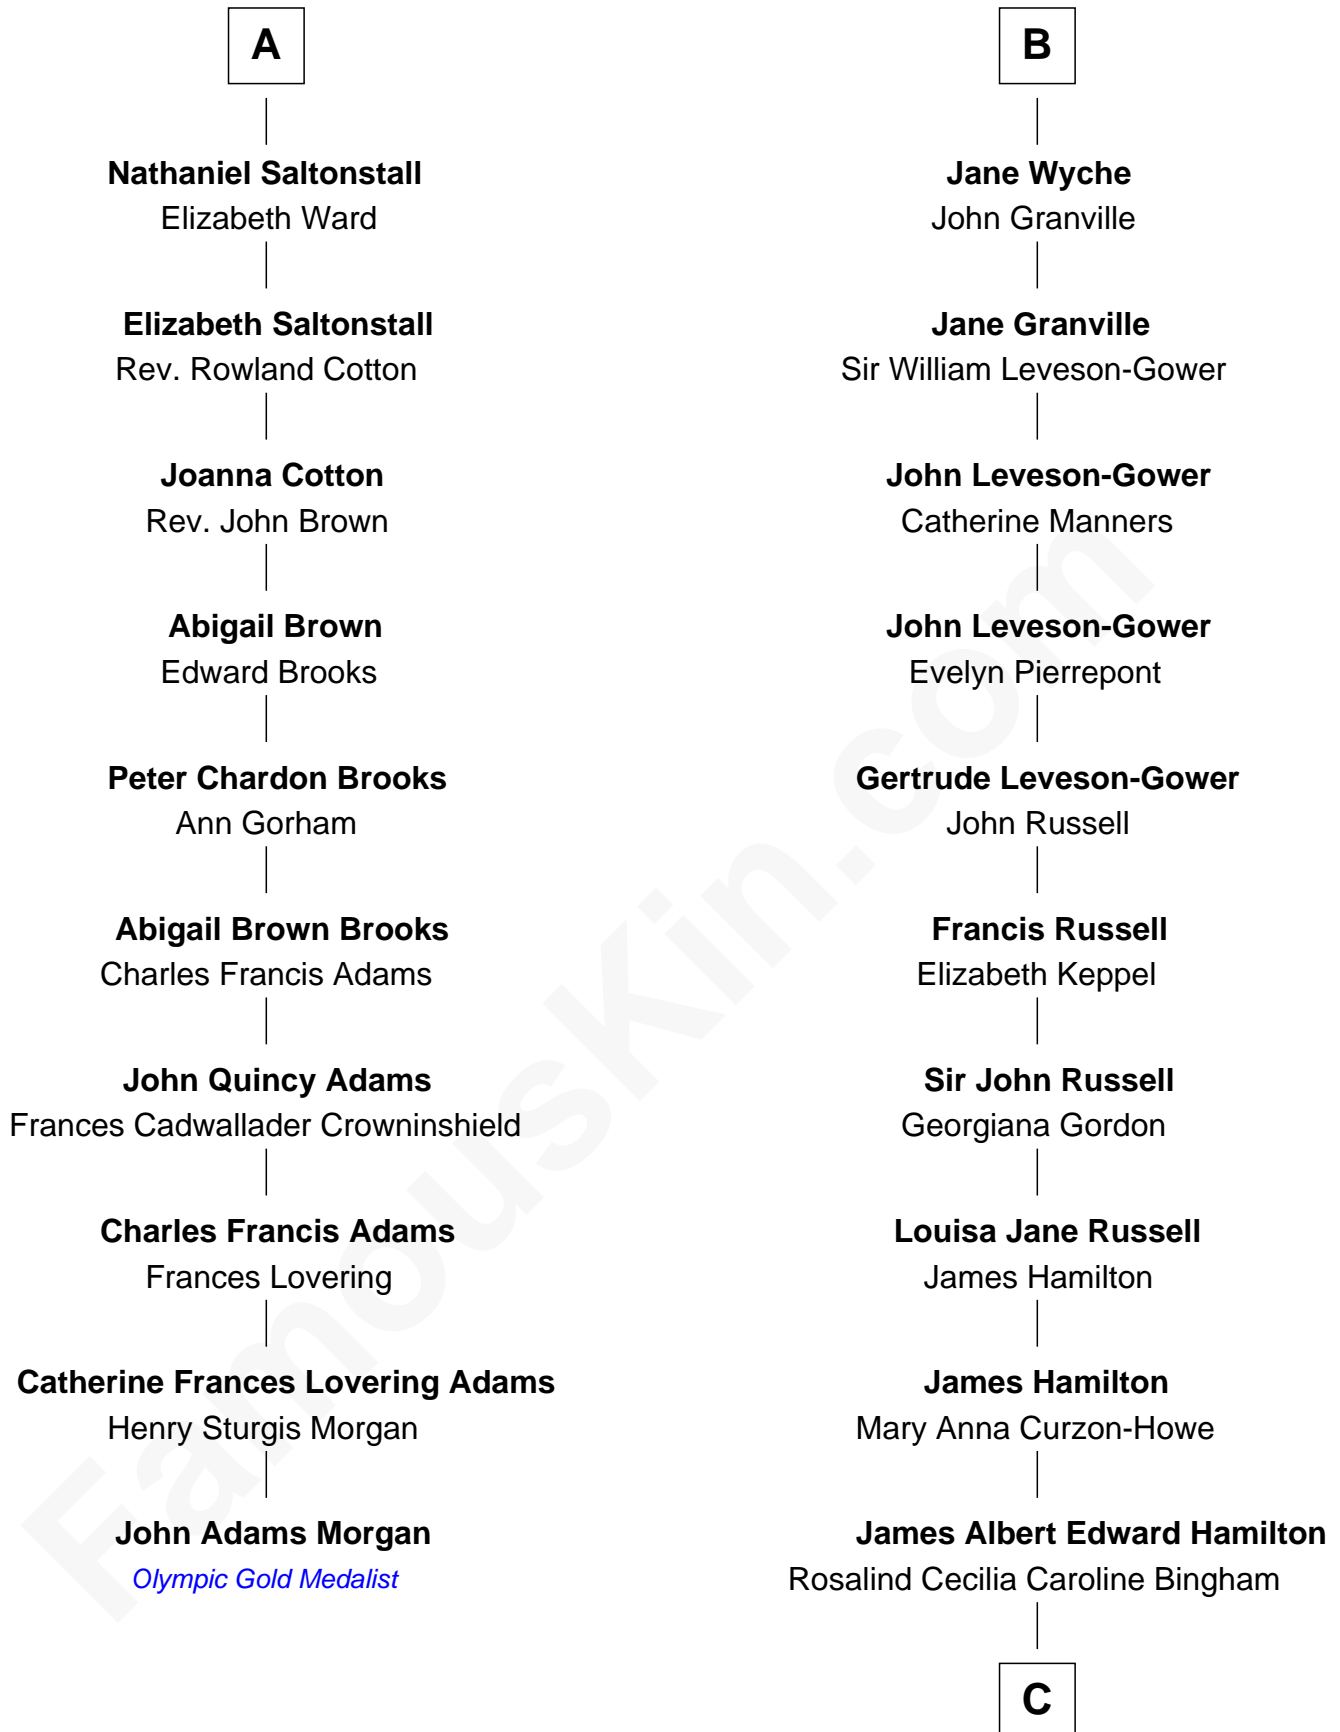

FamousKin.com Relationship Chart of

John Adams Morgan
1952 Olympic Sailing Gold Medalist

16th cousin 4 times removed of

Prince William
Prince of Wales

Thomas Stonor
Joan de la Pole

C

Cynthia Elinor Beatrix Hamilton

Albert Edward John Spencer

Edward John Spencer

Frances Ruth Burke Roche

Princess Diana Frances Spencer

Charles III, King of the United Kingdom

Prince William

Prince of Wales