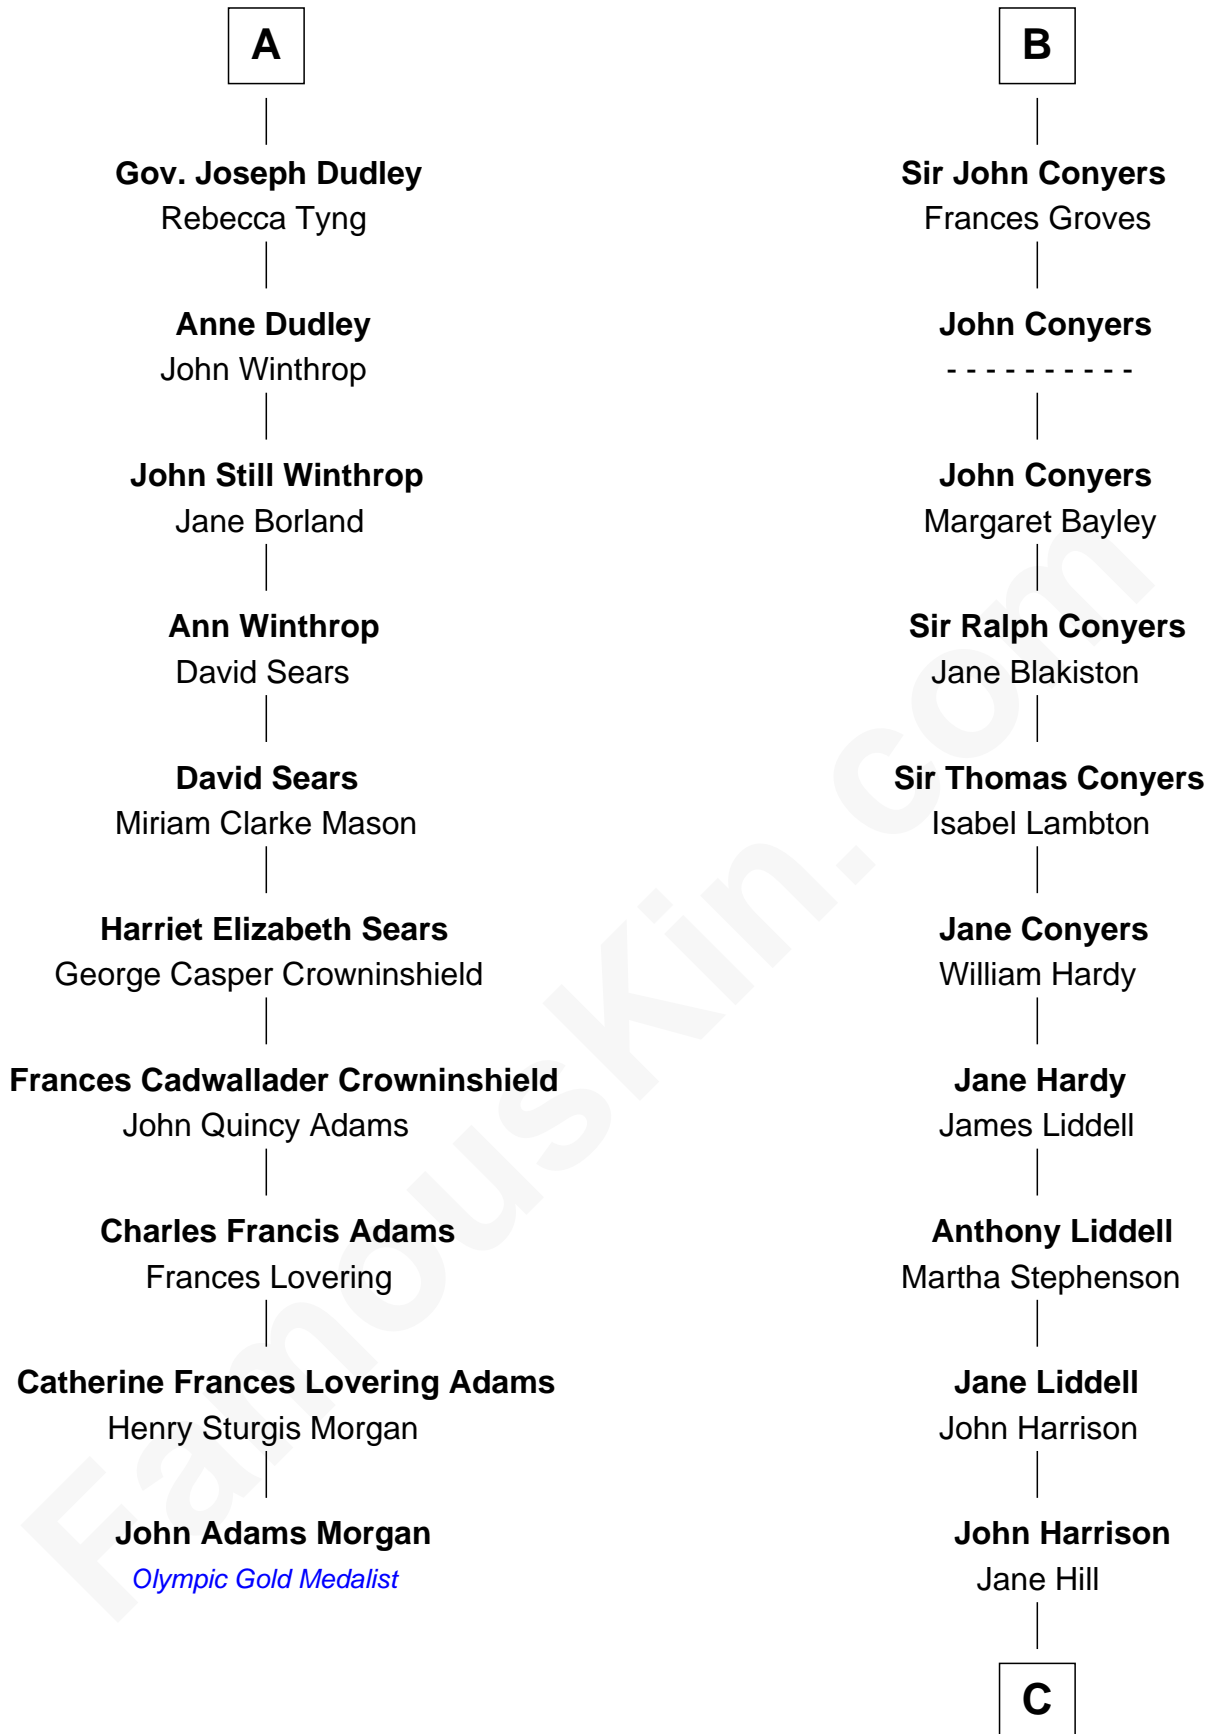

FamousKin.com Relationship Chart of John Adams Morgan 1952 Olympic Sailing Gold Medalist

16th cousin 4 times removed of

Catherine Middleton
Princess of Wales

C

Thomas Harrison

Elizabeth Mary Temple

Dorothy Harrison

Ronald John James Goldsmith

Carole Elizabeth Goldsmith

Michael Francis Middleton

Catherine Middleton

Princess of Wales