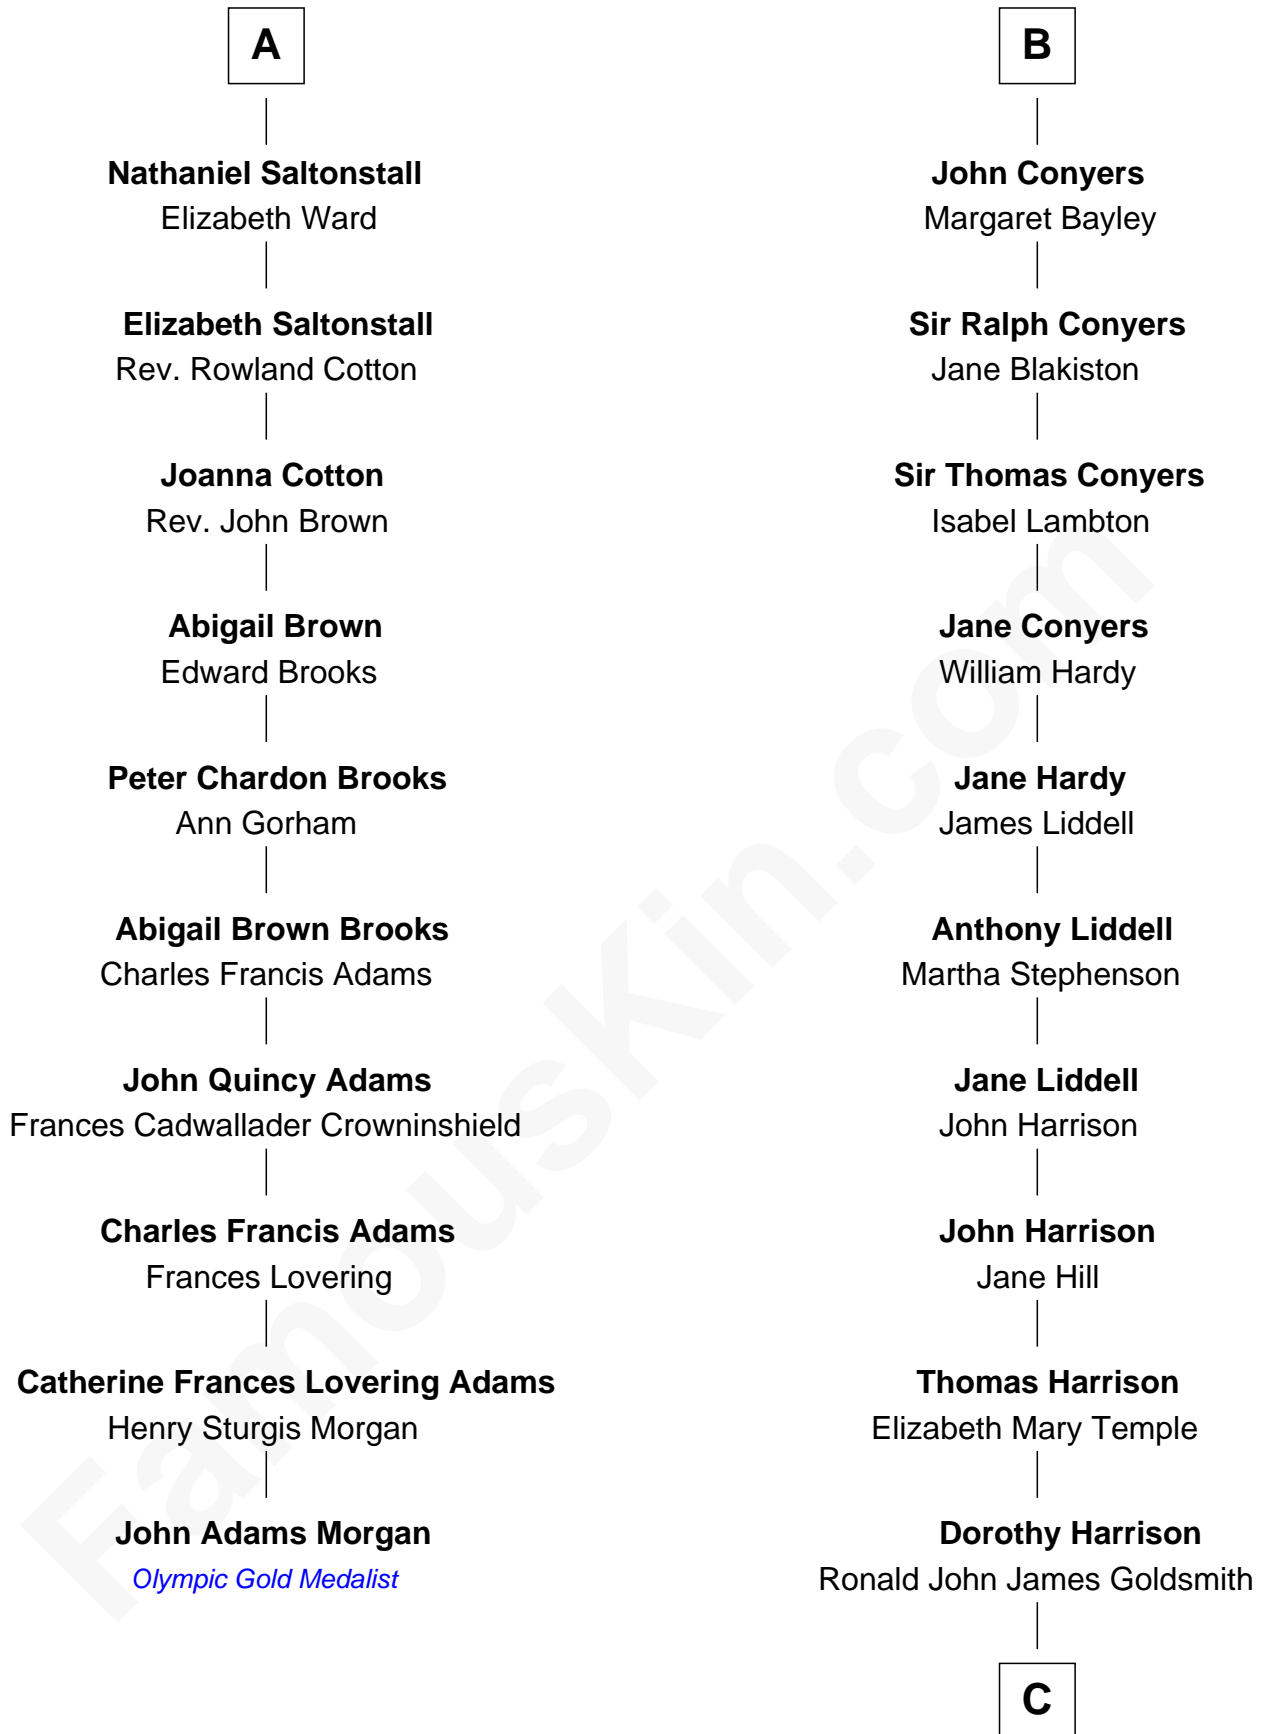

FamousKin.com

Relationship Chart of

John Adams Morgan

1952 Olympic Sailing Gold Medalist

16th cousin 2 times removed of

Catherine Middleton
Princess of Wales

C

Carole Elizabeth Goldsmith

Michael Francis Middleton

Catherine Middleton

Princess of Wales

FamousKin.com