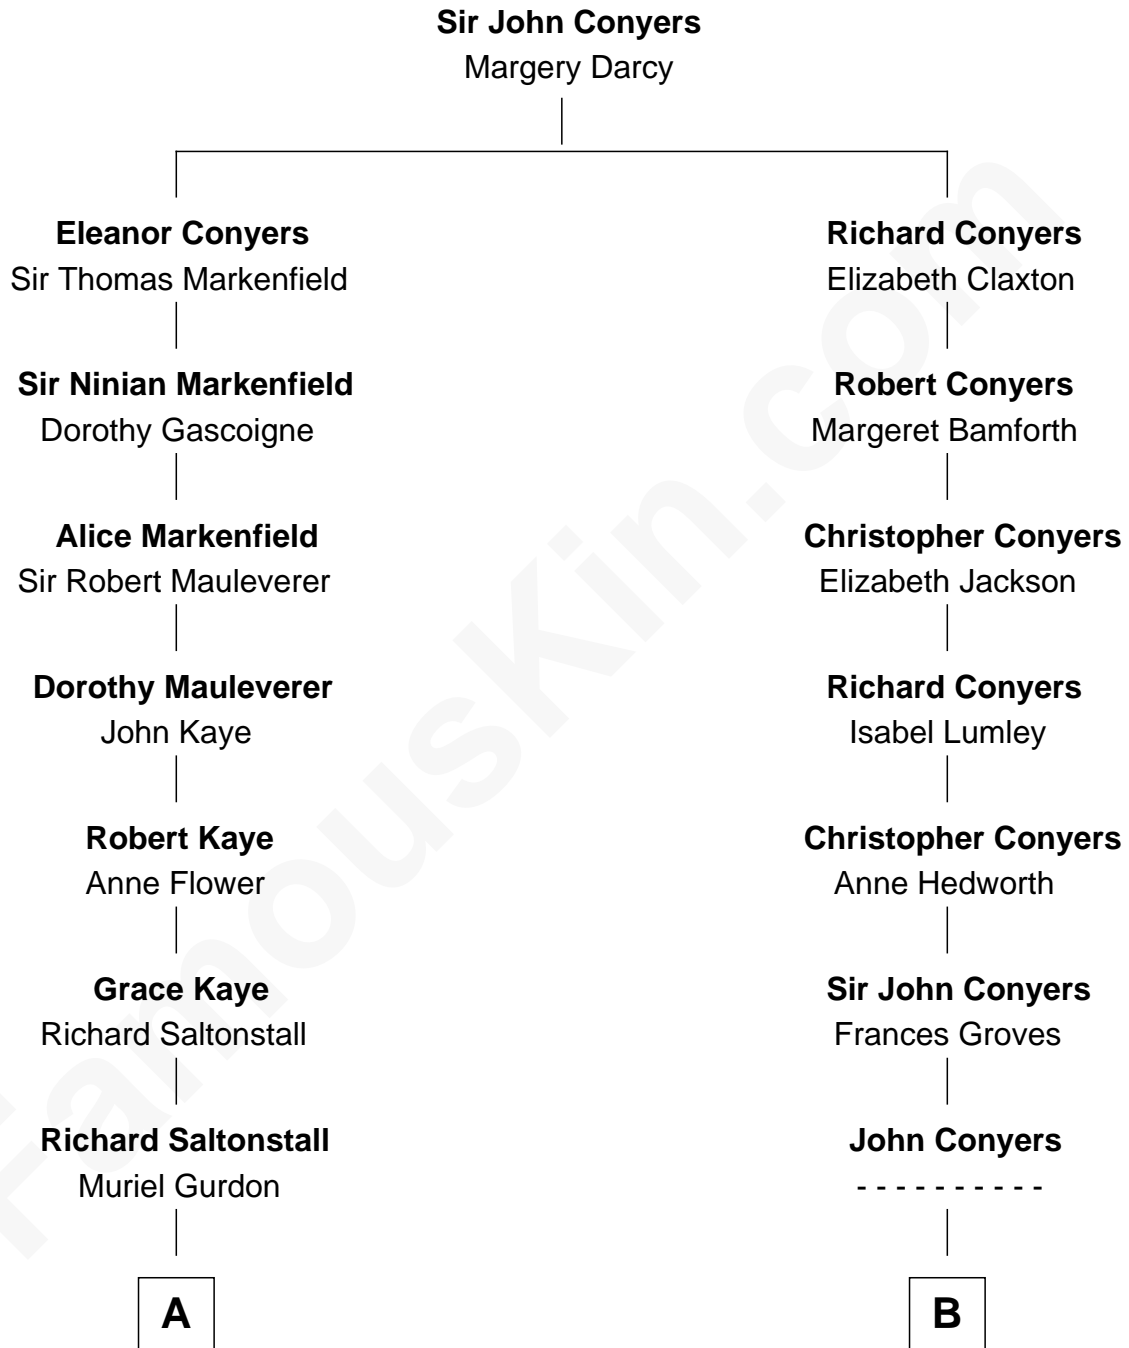

FamousKin.com

Relationship Chart of

John Adams Morgan

1952 Olympic Sailing Gold Medalist

16th cousin 2 times removed of

Catherine Middleton
Princess of Wales

C

Carole Elizabeth Goldsmith

Michael Francis Middleton

Catherine Middleton

Princess of Wales

FamousKin.com