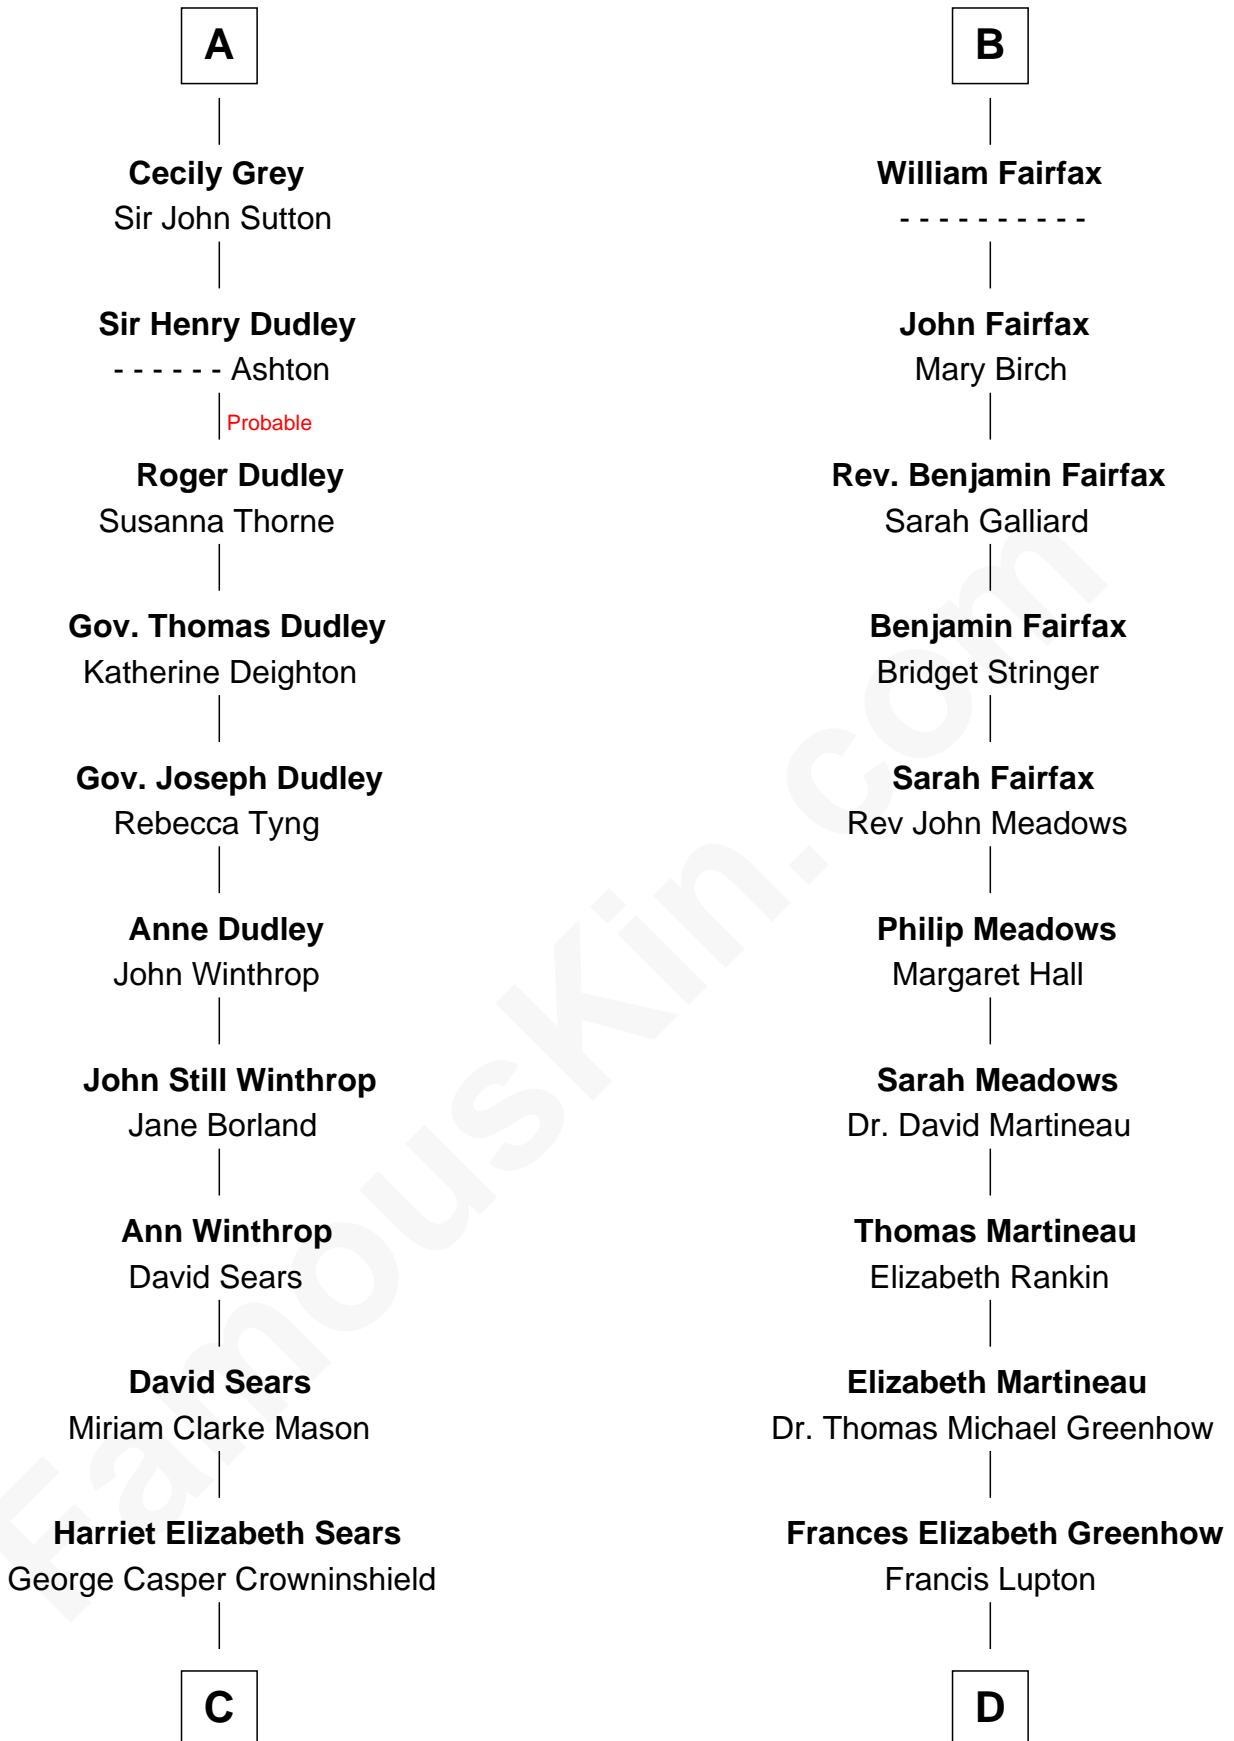

FamousKin.com Relationship Chart of

John Adams Morgan
1952 Olympic Sailing Gold Medalist

20th cousin 1 time removed of

Catherine Middleton
Princess of Wales

C

Frances Cadwallader Crowninshield

John Quincy Adams

Charles Francis Adams

Frances Lovering

Catherine Frances Lovering Adams

Henry Sturgis Morgan

John Adams Morgan

Olympic Gold Medalist

D

Francis Martineau Lupton