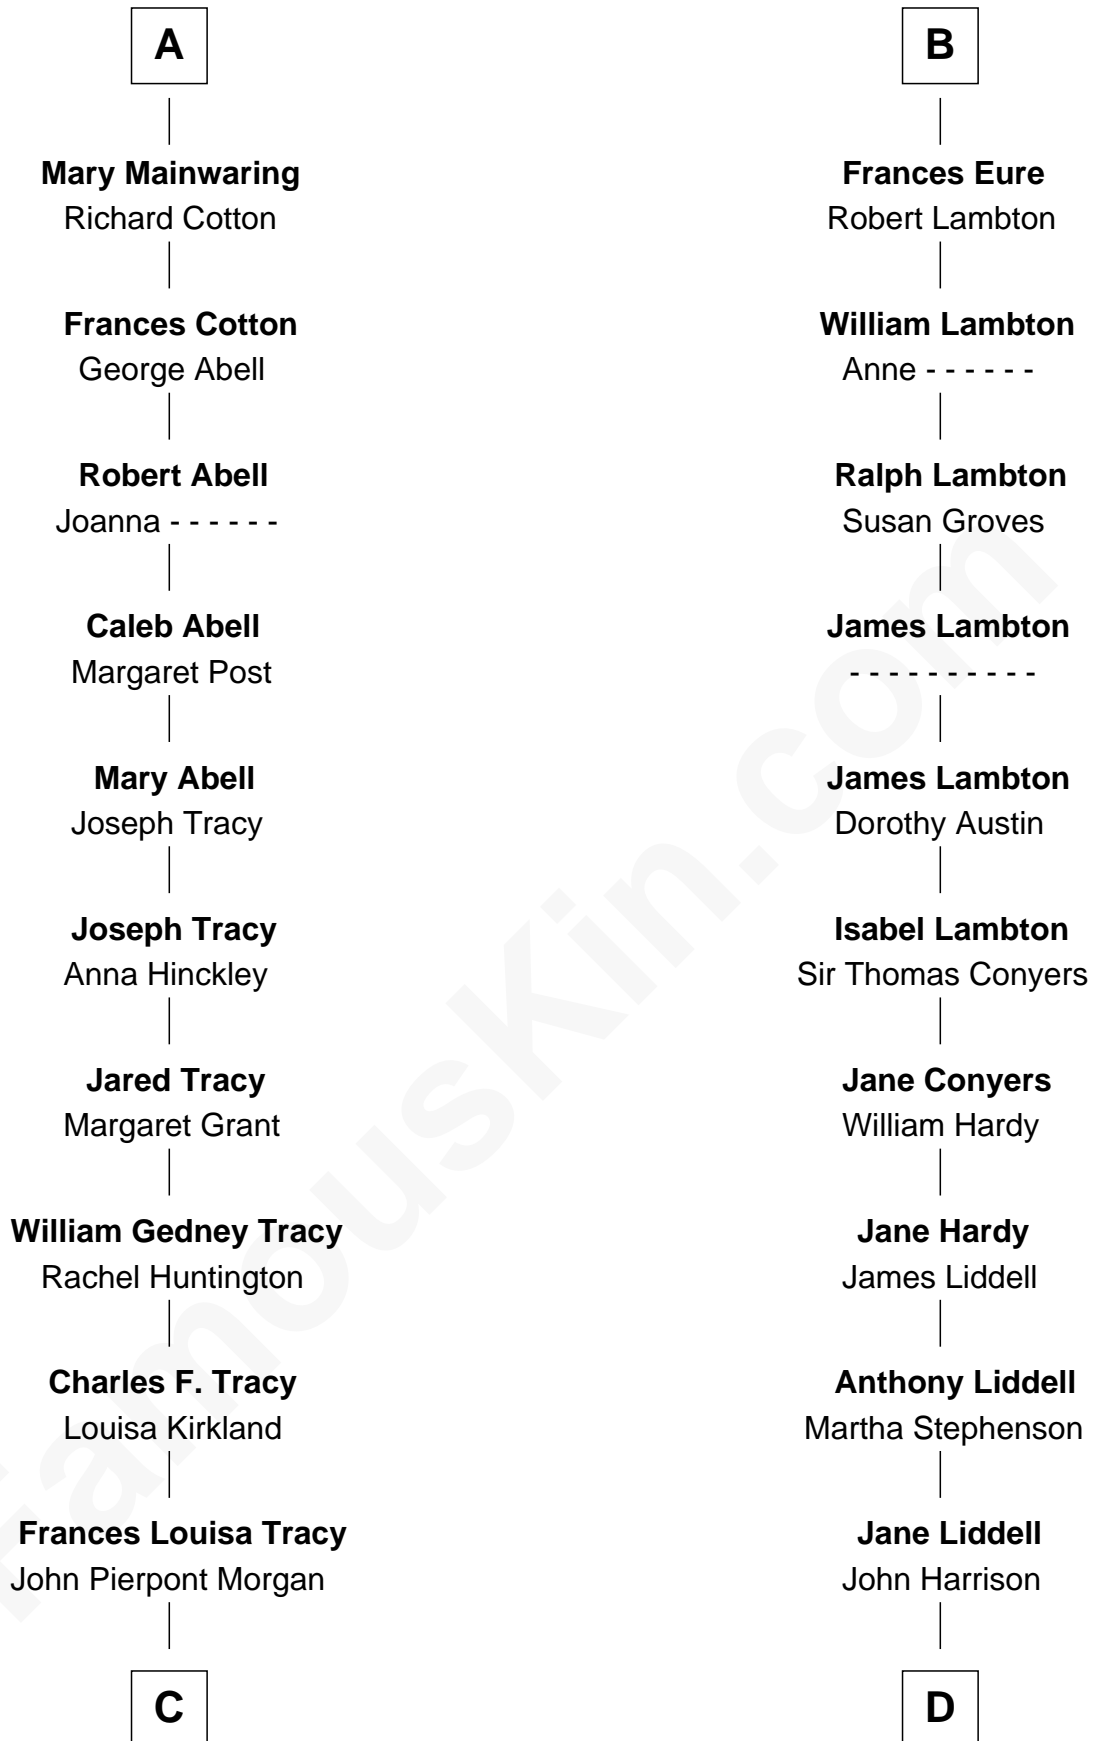

FamousKin.com Relationship Chart of

John Adams Morgan
1952 Olympic Sailing Gold Medalist

19th cousin 2 times removed of

Catherine Middleton
Princess of Wales

C

John Pierpont Morgan

Jane Norton Grew

Henry Sturgis Morgan