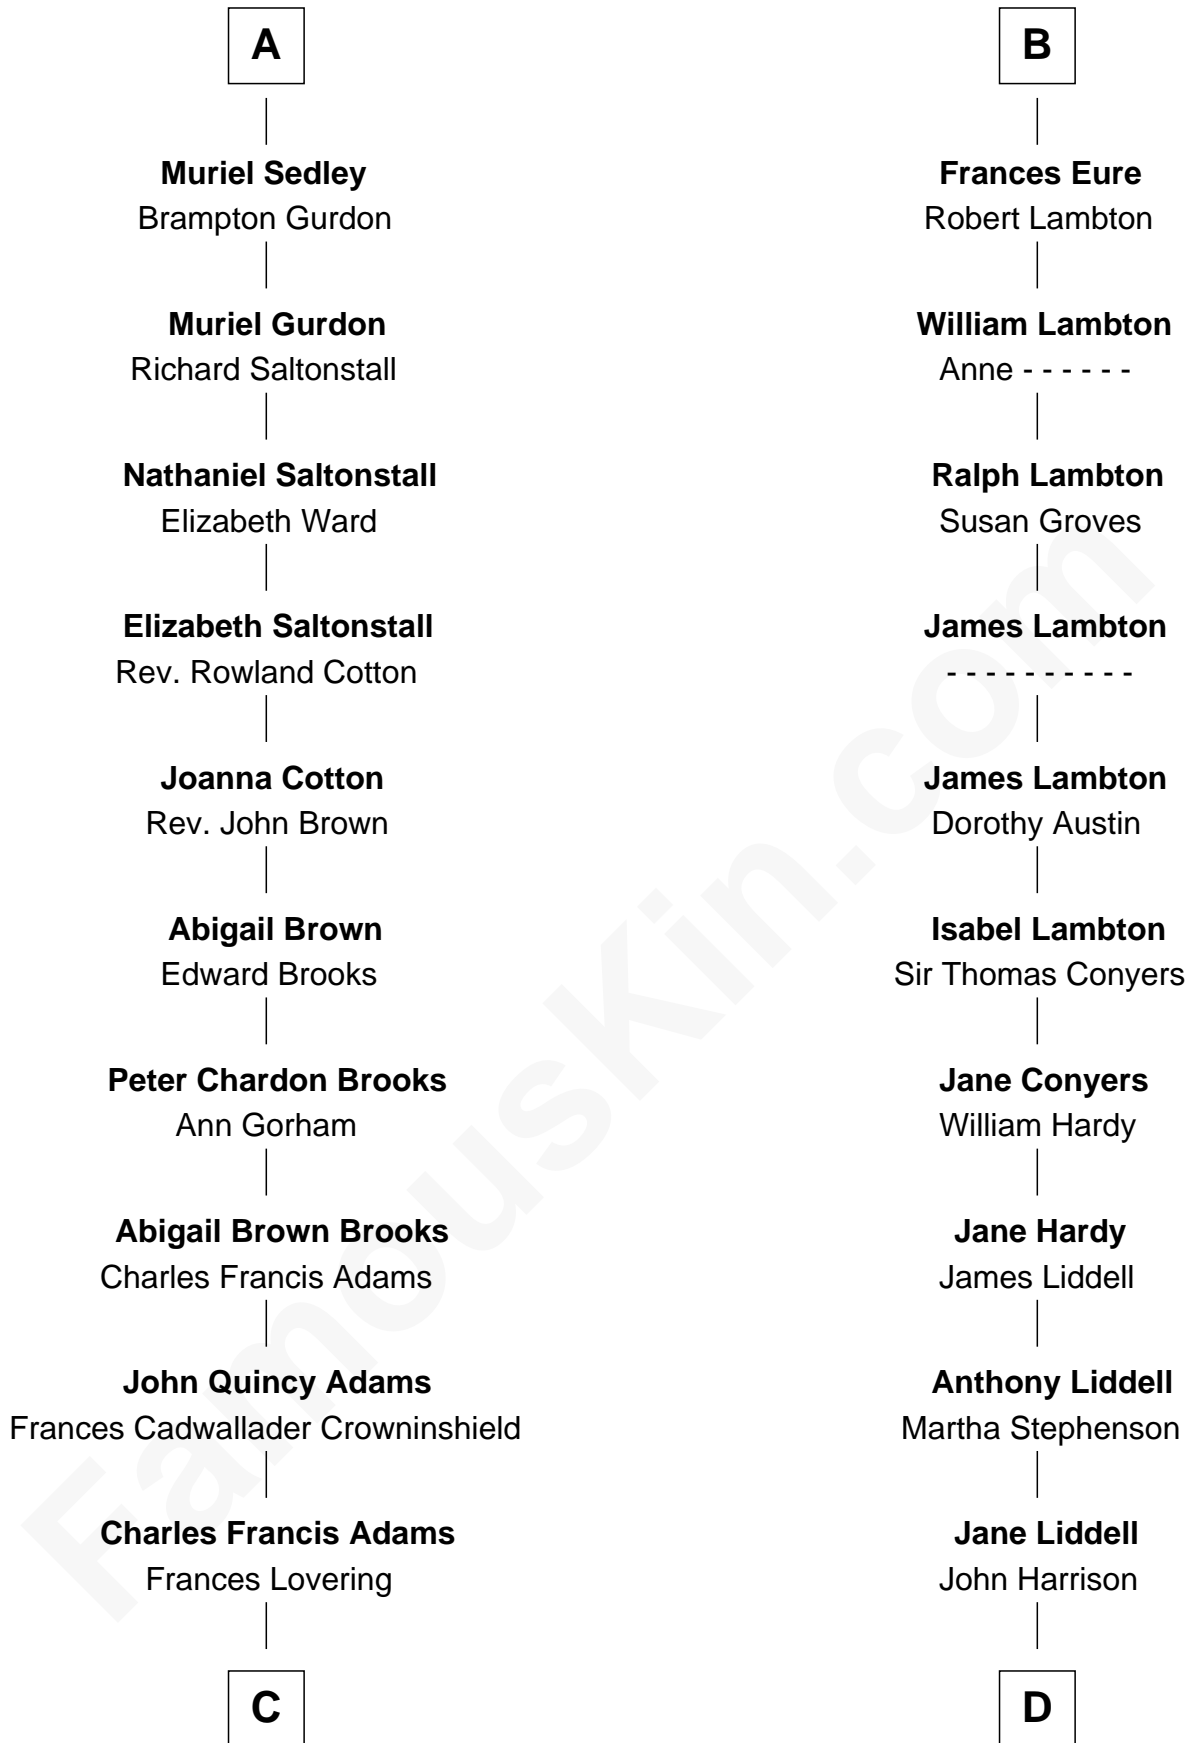

FamousKin.com Relationship Chart of John Adams Morgan

1952 Olympic Sailing Gold Medalist

18th cousin 3 times removed of

Catherine Middleton
Princess of Wales

C

Catherine Frances Lovering Adams

Henry Sturgis Morgan