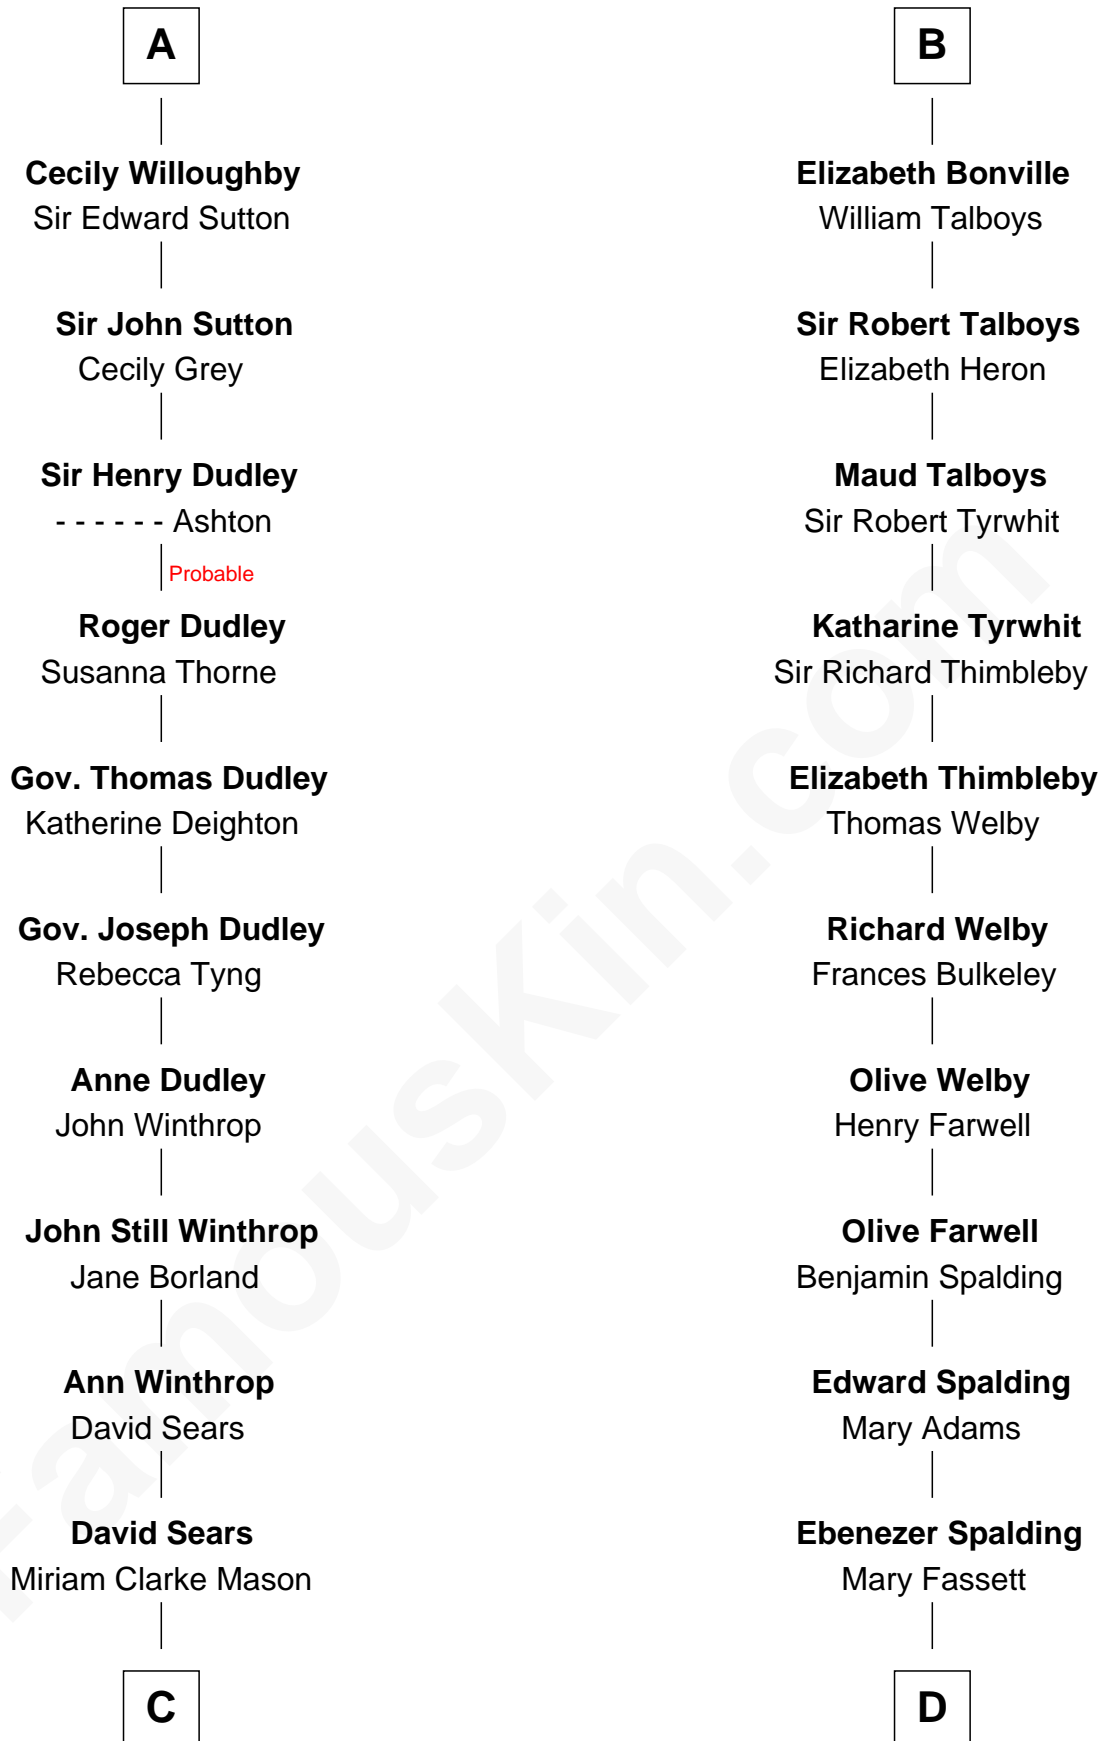

FamousKin.com Relationship Chart of

John Adams Morgan
1952 Olympic Sailing Gold Medalist

20th cousin 1 time removed of

William Rufus Day
36th U.S. Secretary of State

C

Harriet Elizabeth Sears
George Casper Crowninshield

Frances Cadwallader Crowninshield
John Quincy Adams

Charles Francis Adams
Frances Lovering

Catherine Frances Lovering Adams
Henry Sturgis Morgan

John Adams Morgan
Olympic Gold Medalist

D

Dr. Rufus Spalding
Lydia Paine