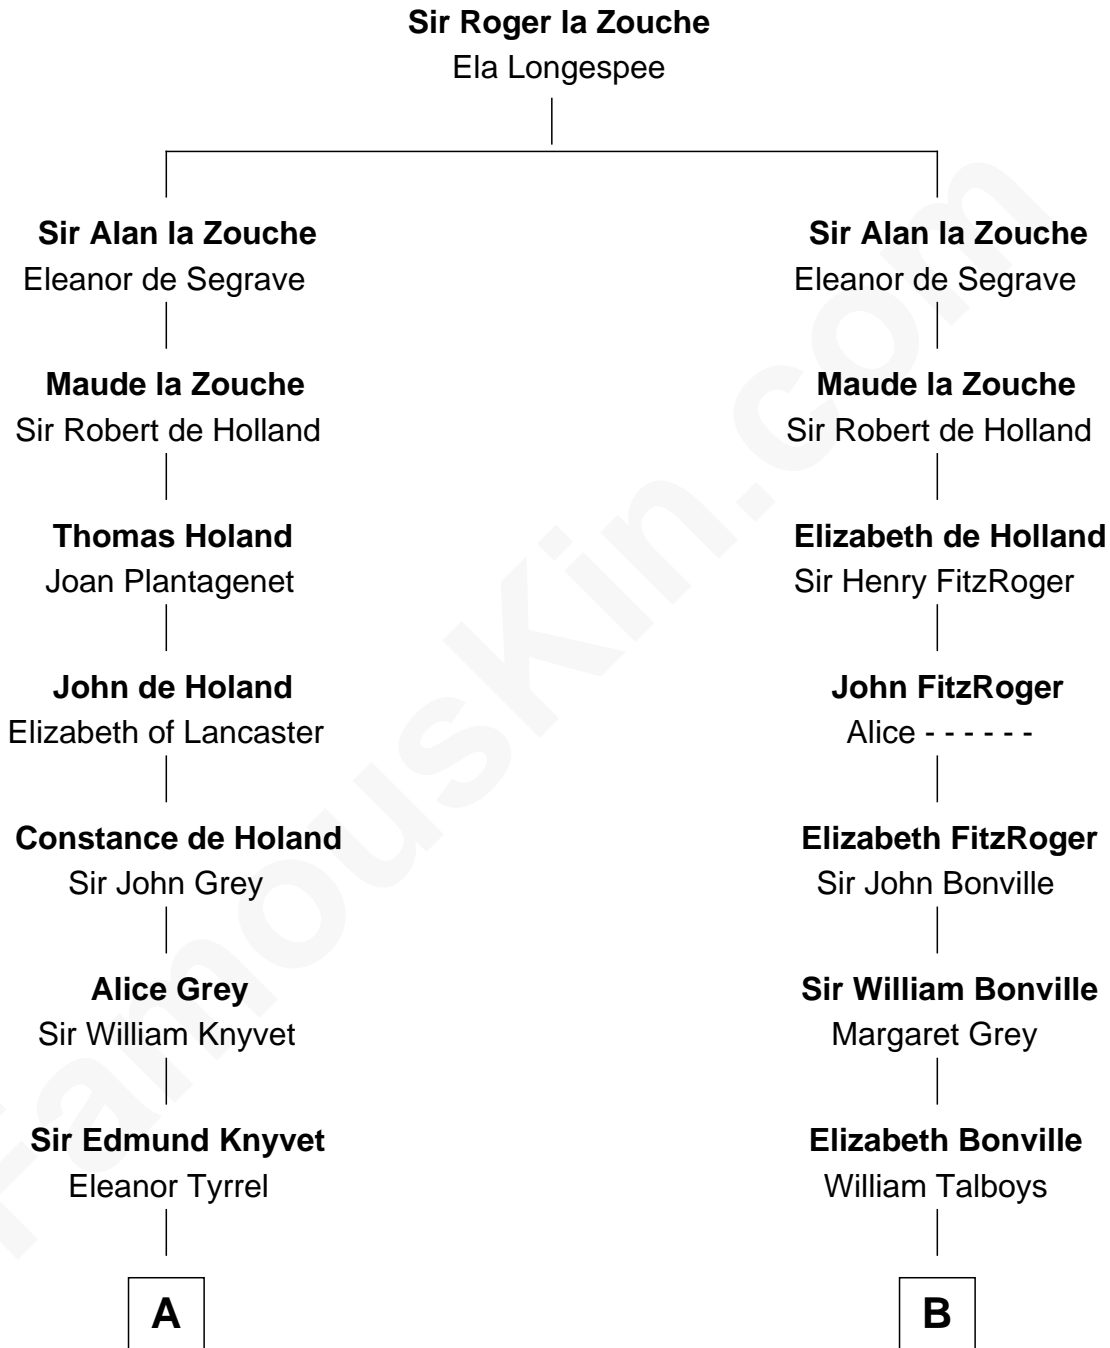

FamousKin.com Relationship Chart of

John Adams Morgan
1952 Olympic Sailing Gold Medalist

19th cousin 2 times removed of

William Rufus Day
36th U.S. Secretary of State

C

Abigail Brown Brooks

Charles Francis Adams

John Quincy Adams

Frances Cadwallader Crowninshield

Charles Francis Adams

Frances Lovering

Catherine Frances Lovering Adams

Henry Sturgis Morgan

John Adams Morgan

Olympic Gold Medalist