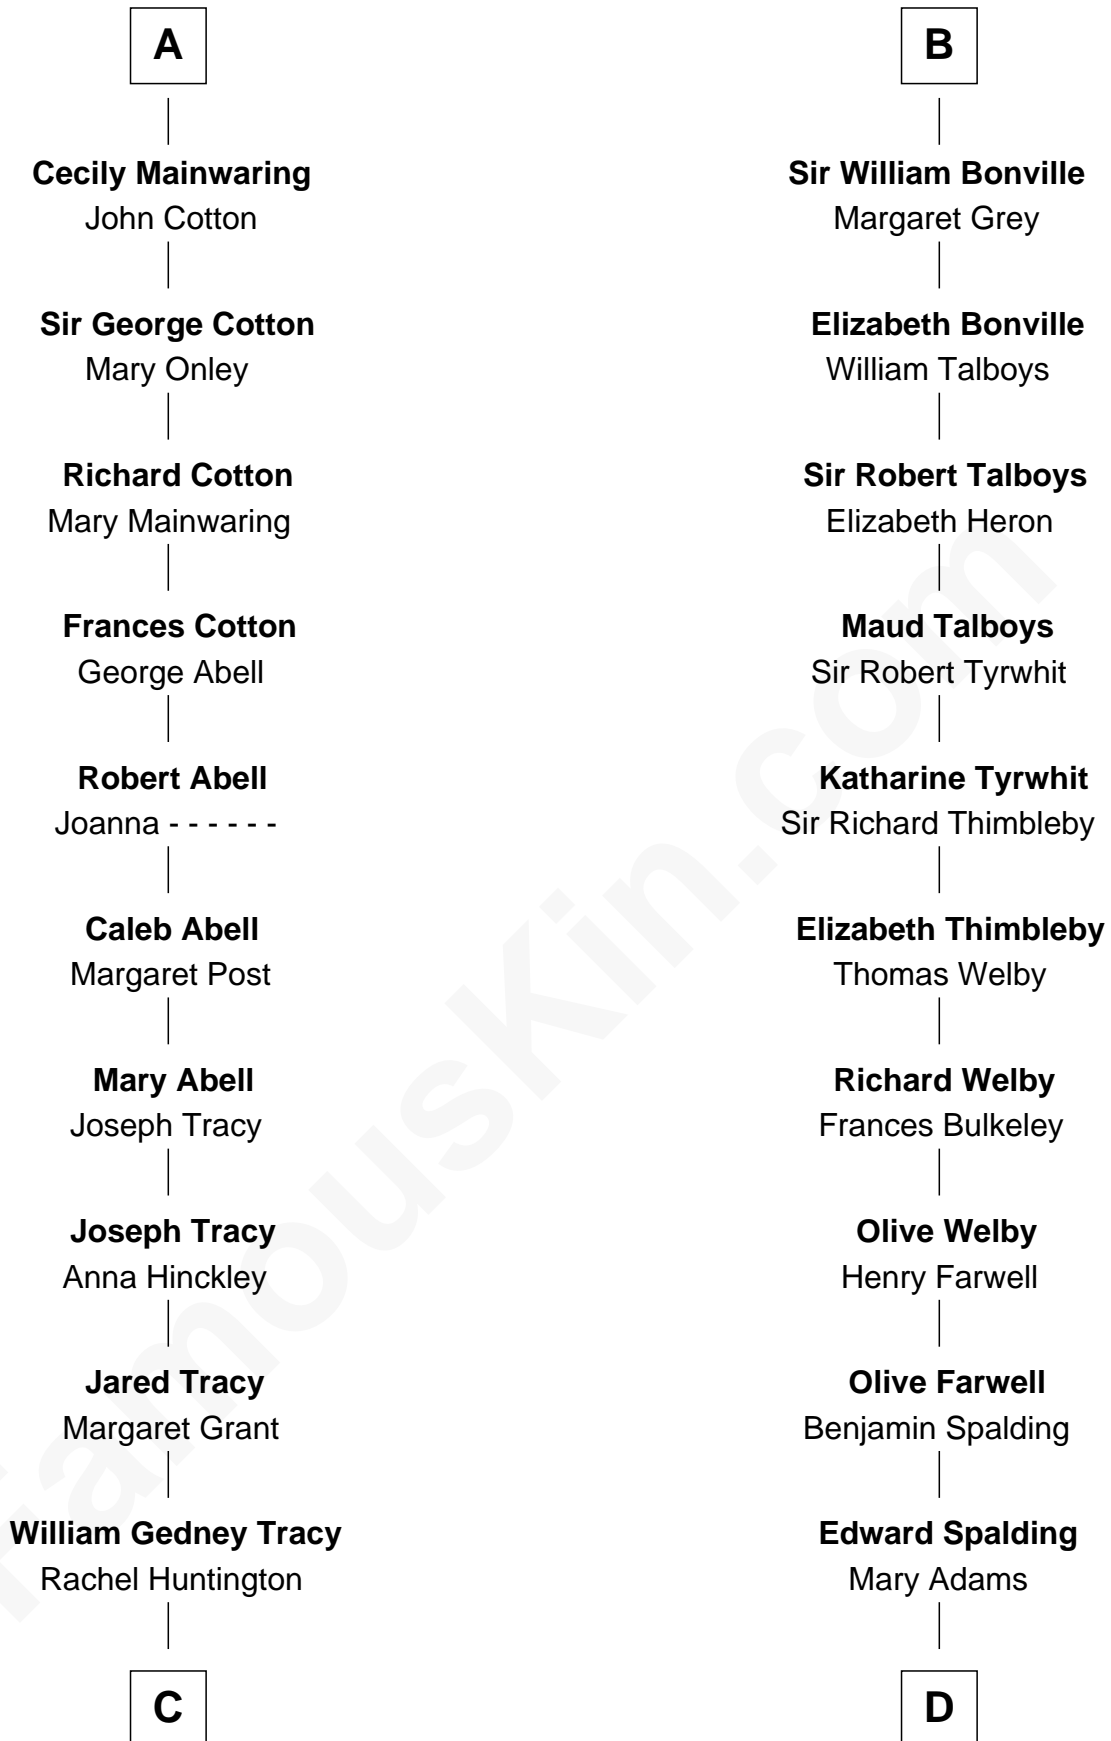

FamousKin.com

Relationship Chart of

John Adams Morgan

1952 Olympic Sailing Gold Medalist

21st cousin of

William Rufus Day

36th U.S. Secretary of State

C

Charles F. Tracy

Louisa Kirkland

Frances Louisa Tracy

John Pierpont Morgan

John Pierpont Morgan

Jane Norton Grew

Henry Sturgis Morgan

Catherine Frances Lovering Adams