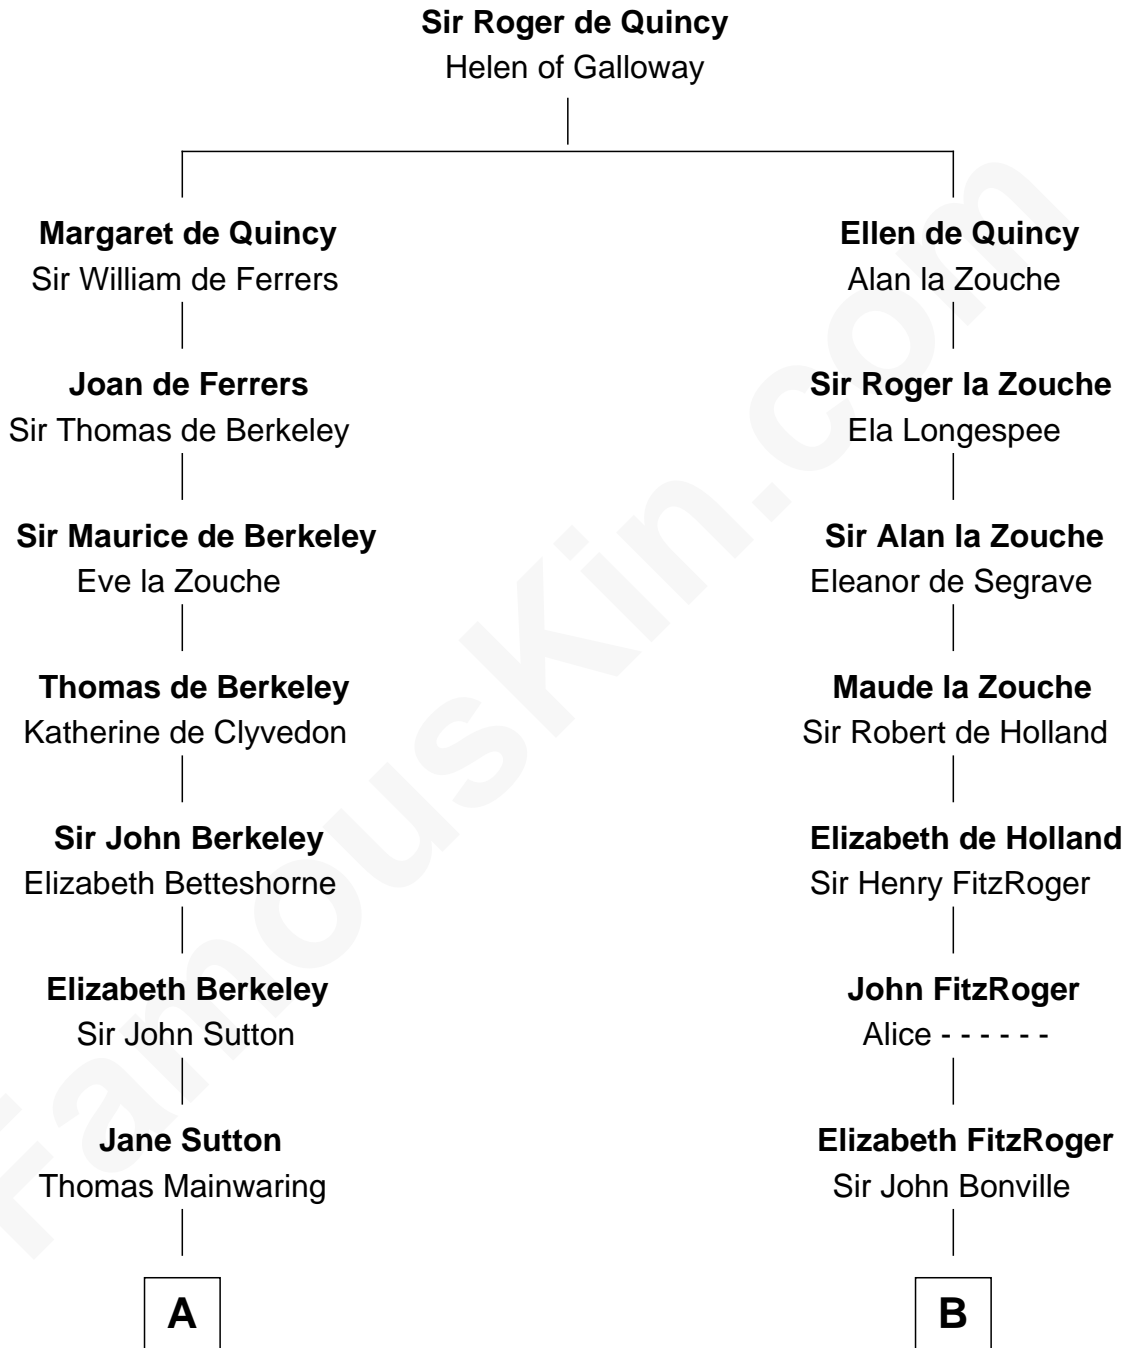

FamousKin.com

Relationship Chart of

John Adams Morgan

1952 Olympic Sailing Gold Medalist

21st cousin of

William Rufus Day

36th U.S. Secretary of State

C

Charles F. Tracy

Louisa Kirkland

Frances Louisa Tracy

John Pierpont Morgan

John Pierpont Morgan

Jane Norton Grew

Henry Sturgis Morgan

Catherine Frances Lovering Adams