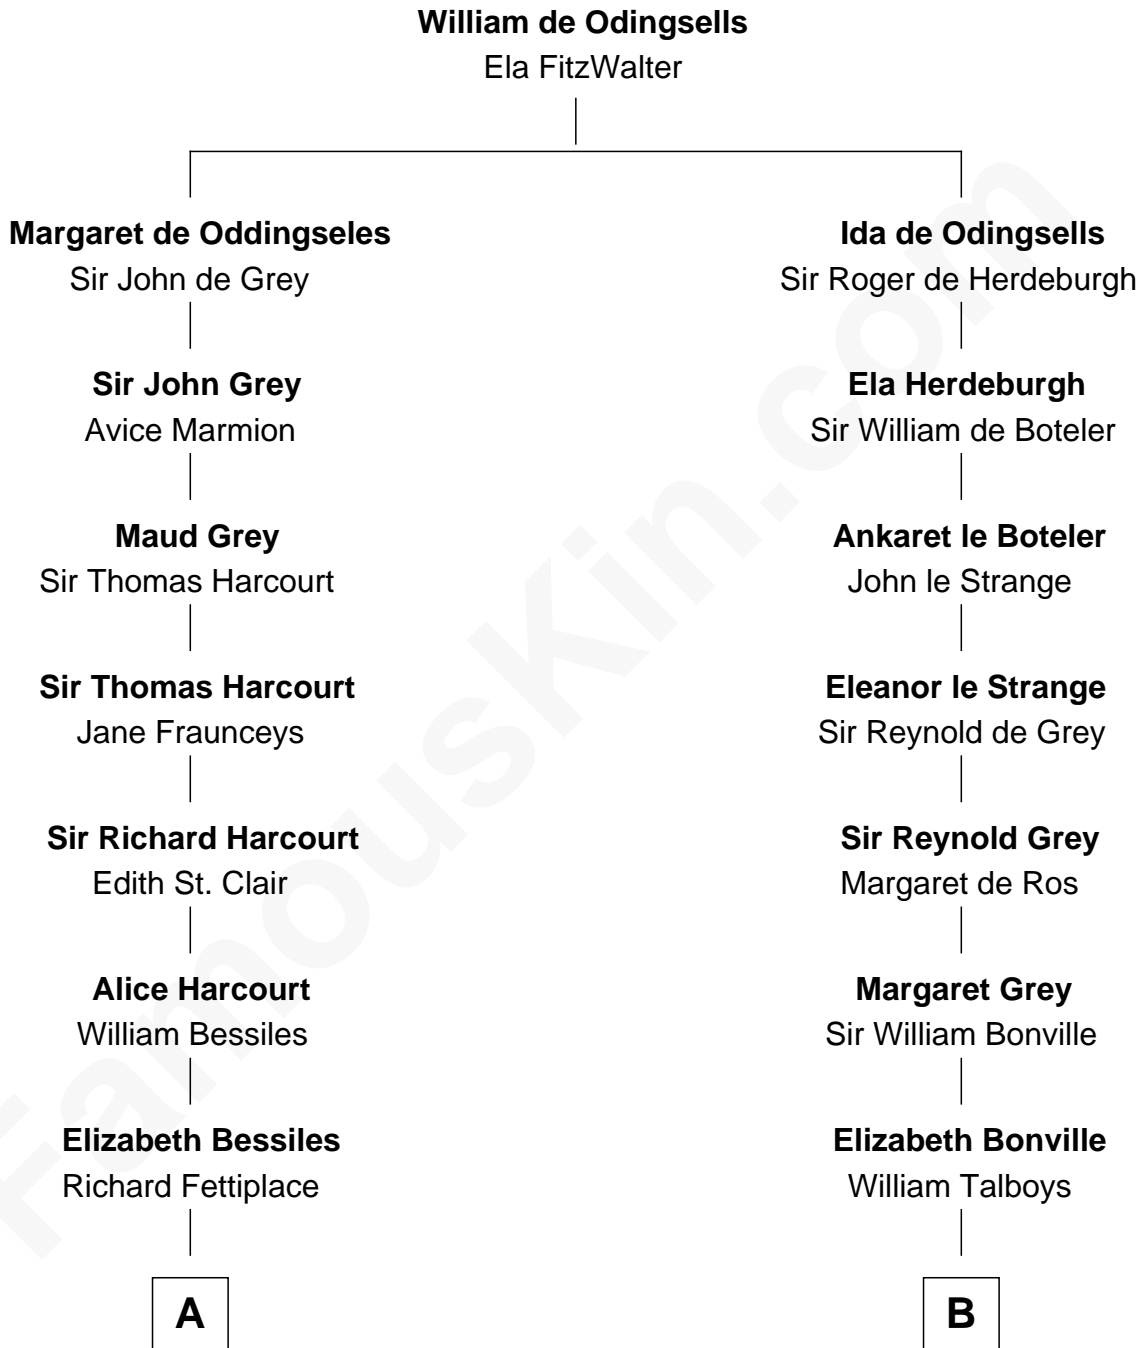

FamousKin.com Relationship Chart of

John Adams Morgan
1952 Olympic Sailing Gold Medalist

19th cousin 1 time removed of

William Rufus Day
36th U.S. Secretary of State

C

Frances Cadwallader Crowninshield

John Quincy Adams

Charles Francis Adams

Frances Lovering

Catherine Frances Lovering Adams

Henry Sturgis Morgan

John Adams Morgan

Olympic Gold Medalist

D

Rufus Paine Spalding

Lucretia A. Swift

Emily Swift Spalding

Luther Day

William Rufus Day

36th U.S. Secretary of State