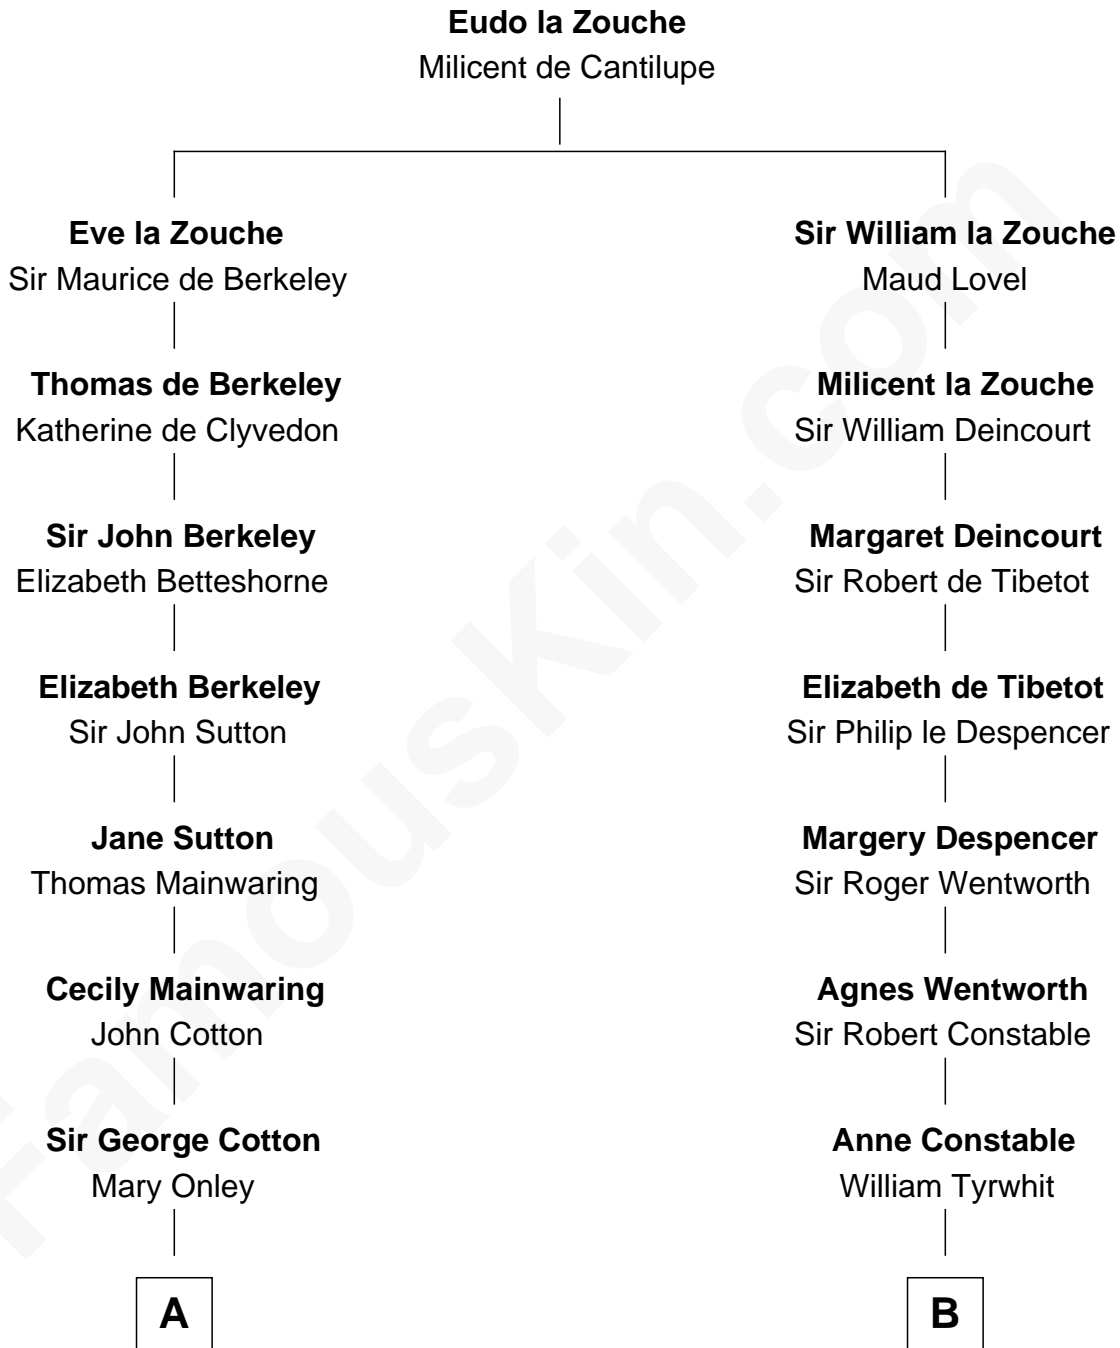

# FamousKin.com Relationship Chart of John Adams Morgan

1952 Olympic Sailing Gold Medalist

18th cousin 1 time removed of

**William Rufus Day**

36th U.S. Secretary of State

**C**

**John Pierpont Morgan**

Jane Norton Grew

**Henry Sturgis Morgan**

Catherine Frances Lovering Adams

**John Adams Morgan**

*Olympic Gold Medalist*

**D**

**Emily Swift Spalding**

Luther Day

**William Rufus Day**

*36th U.S. Secretary of State*

FamousKin.com