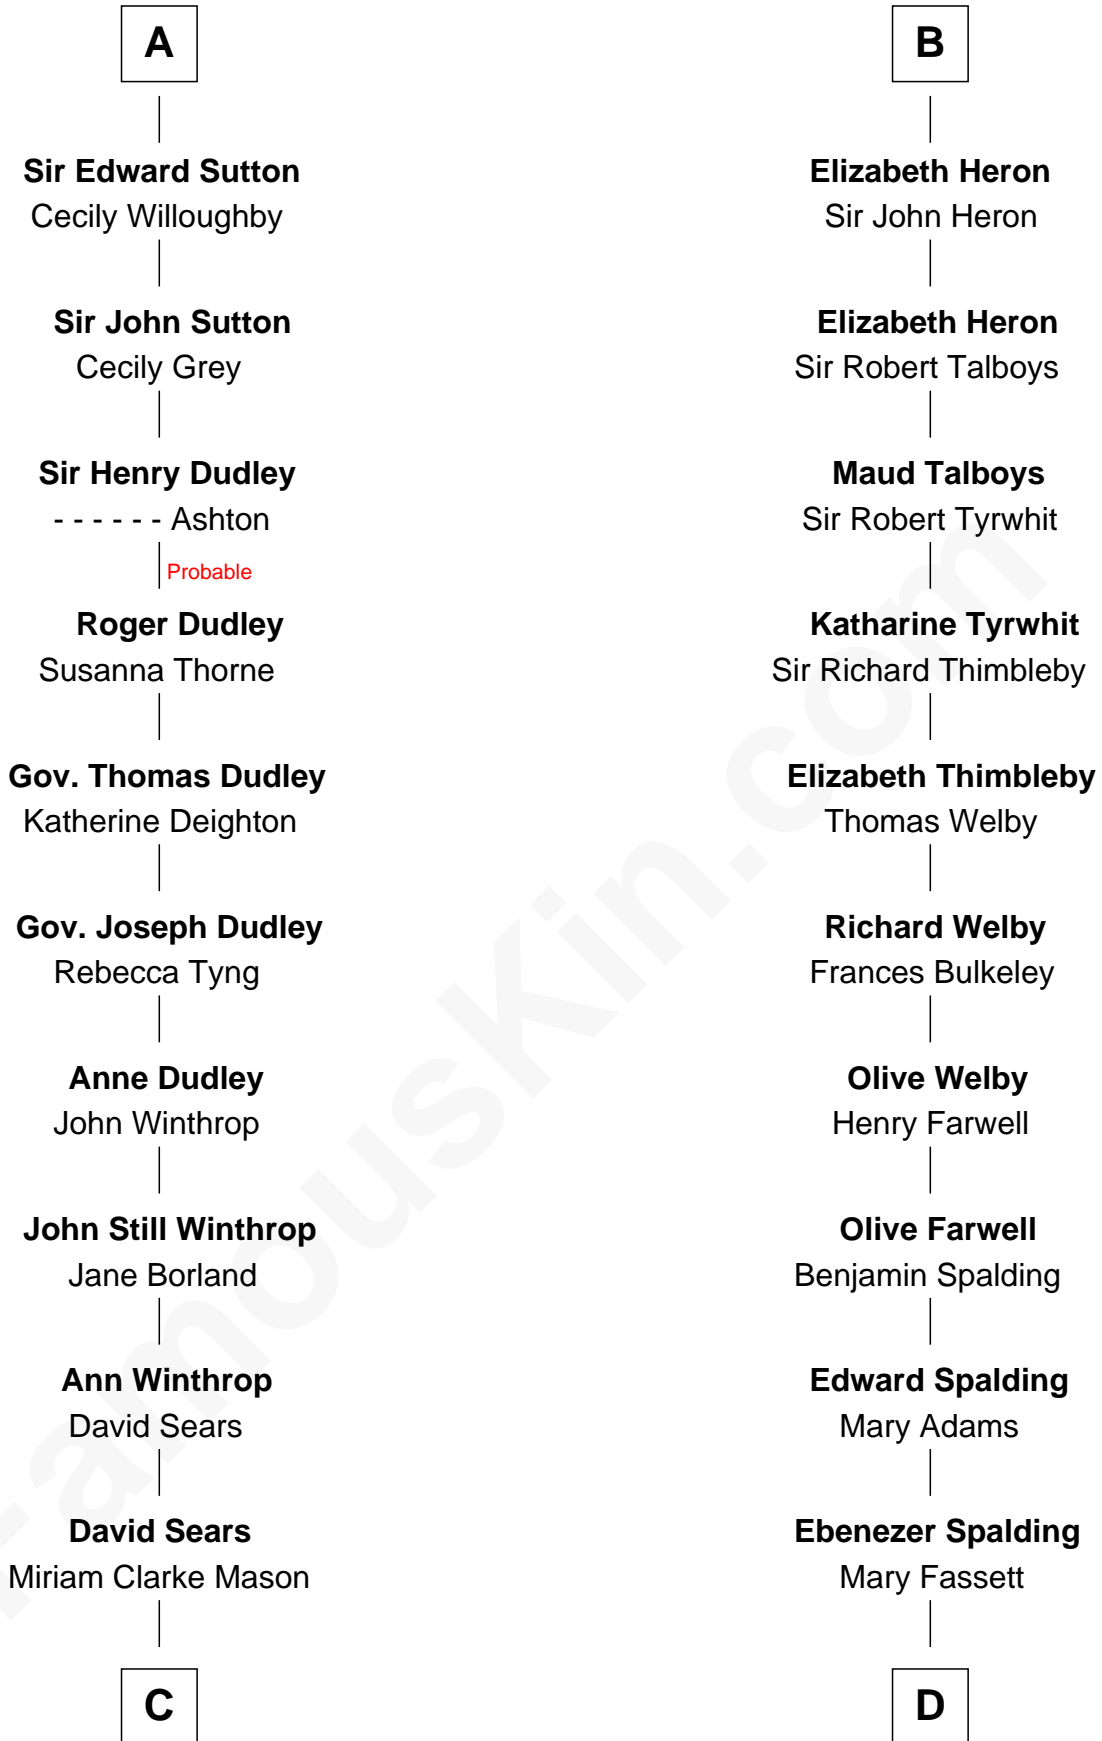

# FamousKin.com Relationship Chart of

**John Adams Morgan**  
*1952 Olympic Sailing Gold Medalist*

20th cousin 1 time removed of

**William Rufus Day**  
*36th U.S. Secretary of State*

**Robert I, Count of Artois**  
Matilda of Brabant

**Joyce Cherleton**  
Sir John Tiptoft

**Joyce Tiptoft**  
Sir Edmund Sutton

**A**

**Blanche of Artois**  
Edmund Plantagenet

**Henry Plantagenet**  
Maud de Chaworth

**Joan of Lancaster**  
John de Mowbray

**John de Mowbray**  
Elizabeth de Segrave

**Joan de Mowbray**  
Sir Thomas Grey

**Maud Grey**  
Sir Robert Ogle

**Anne Ogle**  
Sir William Heron

**B**

**C**

**Harriet Elizabeth Sears**  
George Casper Crowninshield