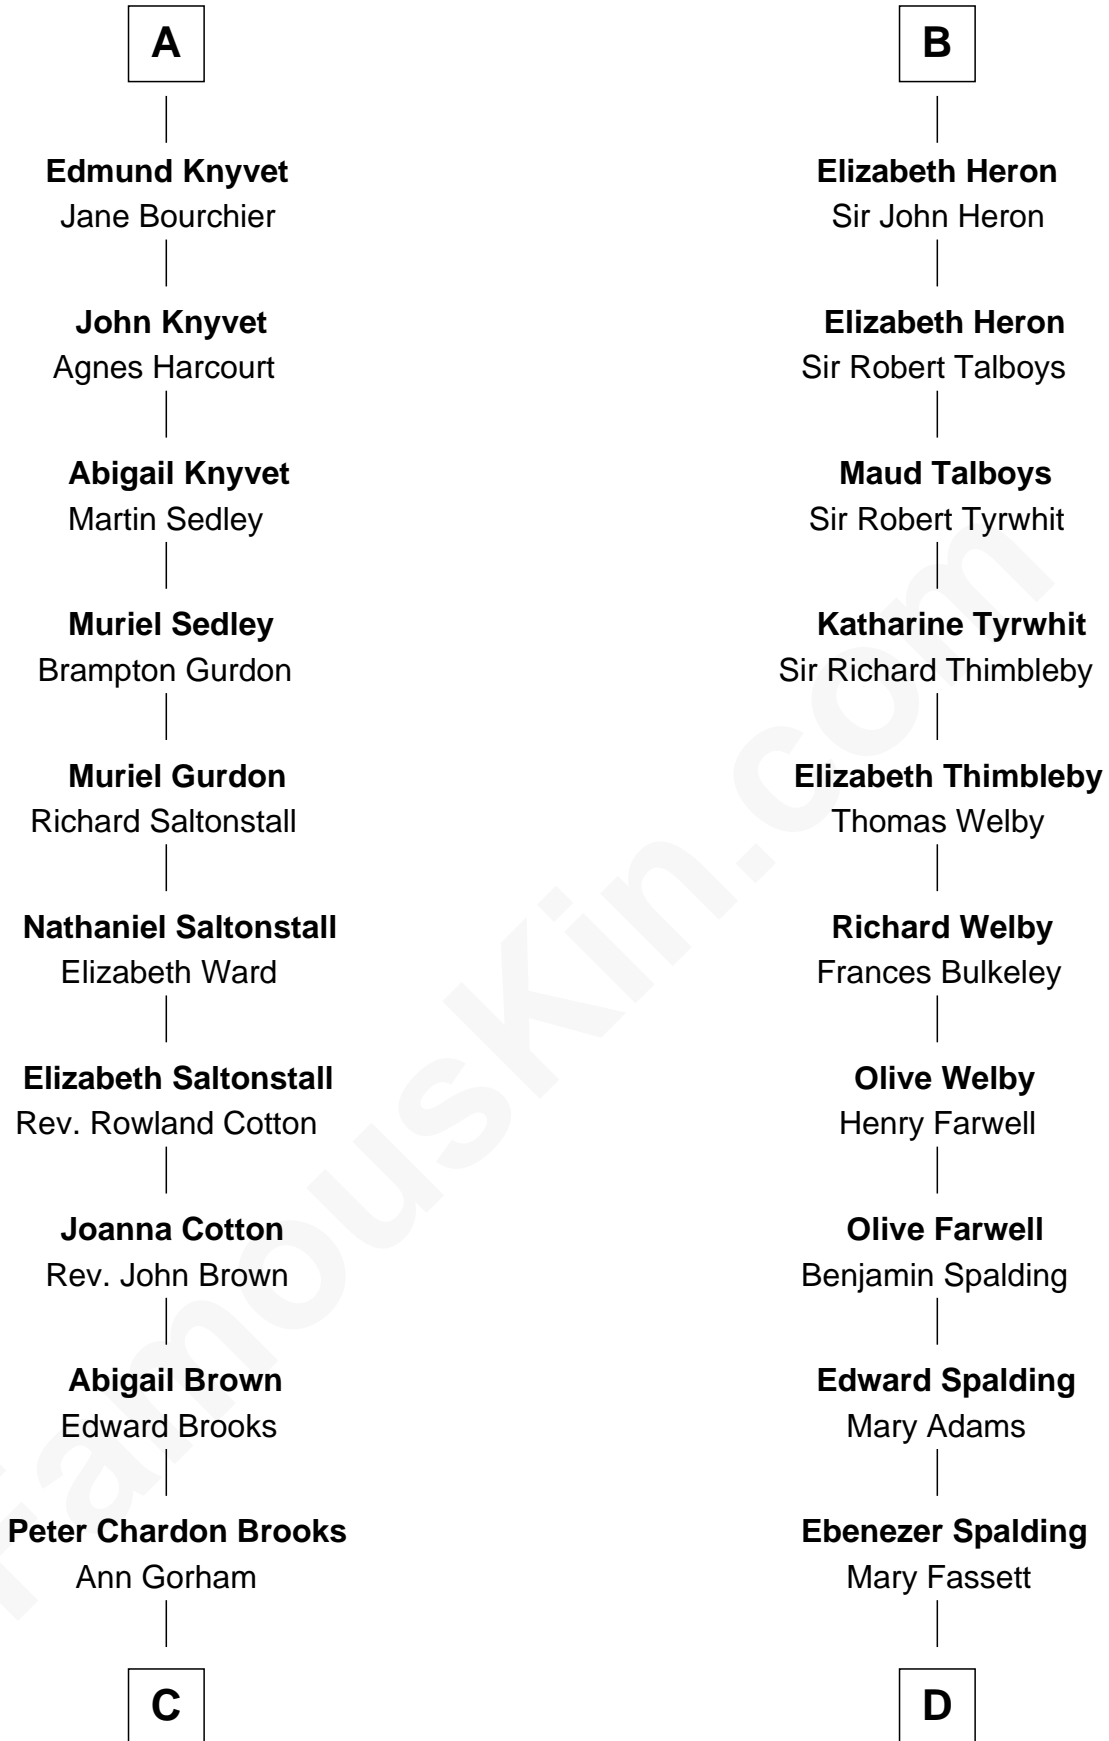

FamousKin.com Relationship Chart of John Adams Morgan

1952 Olympic Sailing Gold Medalist

20th cousin 1 time removed of

William Rufus Day

36th U.S. Secretary of State

C

Abigail Brown Brooks

Charles Francis Adams

John Quincy Adams

Frances Cadwallader Crowninshield

Charles Francis Adams

Frances Lovering

Catherine Frances Lovering Adams

Henry Sturgis Morgan

John Adams Morgan

Olympic Gold Medalist