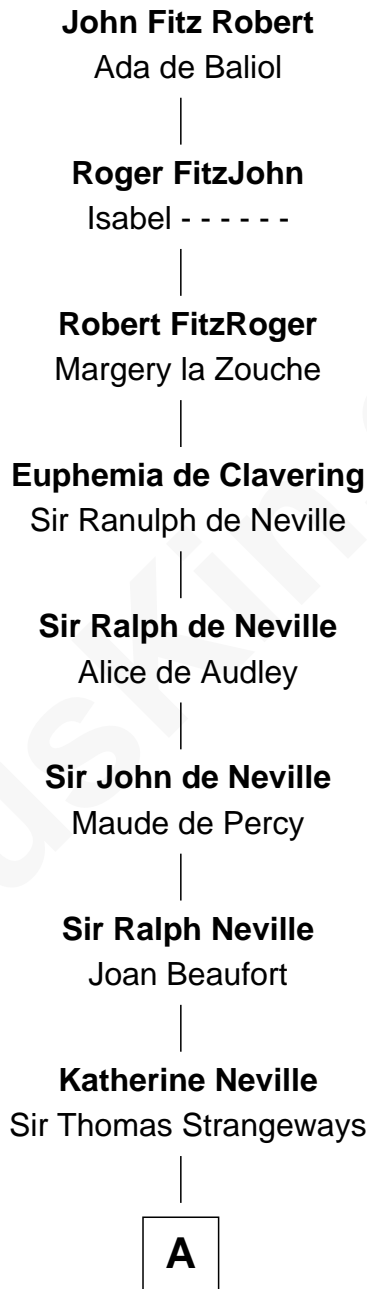

FamousKin.com Relationship Chart of

John Adams Morgan
1952 Olympic Sailing Gold Medalist

21st Great-grandson of

John Fitz Robert
Magna Carta Surety

A

Joan Strangeways
Sir William Willoughby

Cecily Willoughby
Sir Edward Sutton

Sir John Sutton
Cecily Grey

Sir Henry Dudley
----- Ashton

Probable

Roger Dudley
Susanna Thorne

Gov. Thomas Dudley
Katherine Deighton

Gov. Joseph Dudley
Rebecca Tyng

Anne Dudley
John Winthrop

John Still Winthrop
Jane Borland

Ann Winthrop
David Sears

B

B

—
David Sears

Miriam Clarke Mason

—
Harriet Elizabeth Sears

George Casper Crowninshield

—
Frances Cadwallader Crowninshield