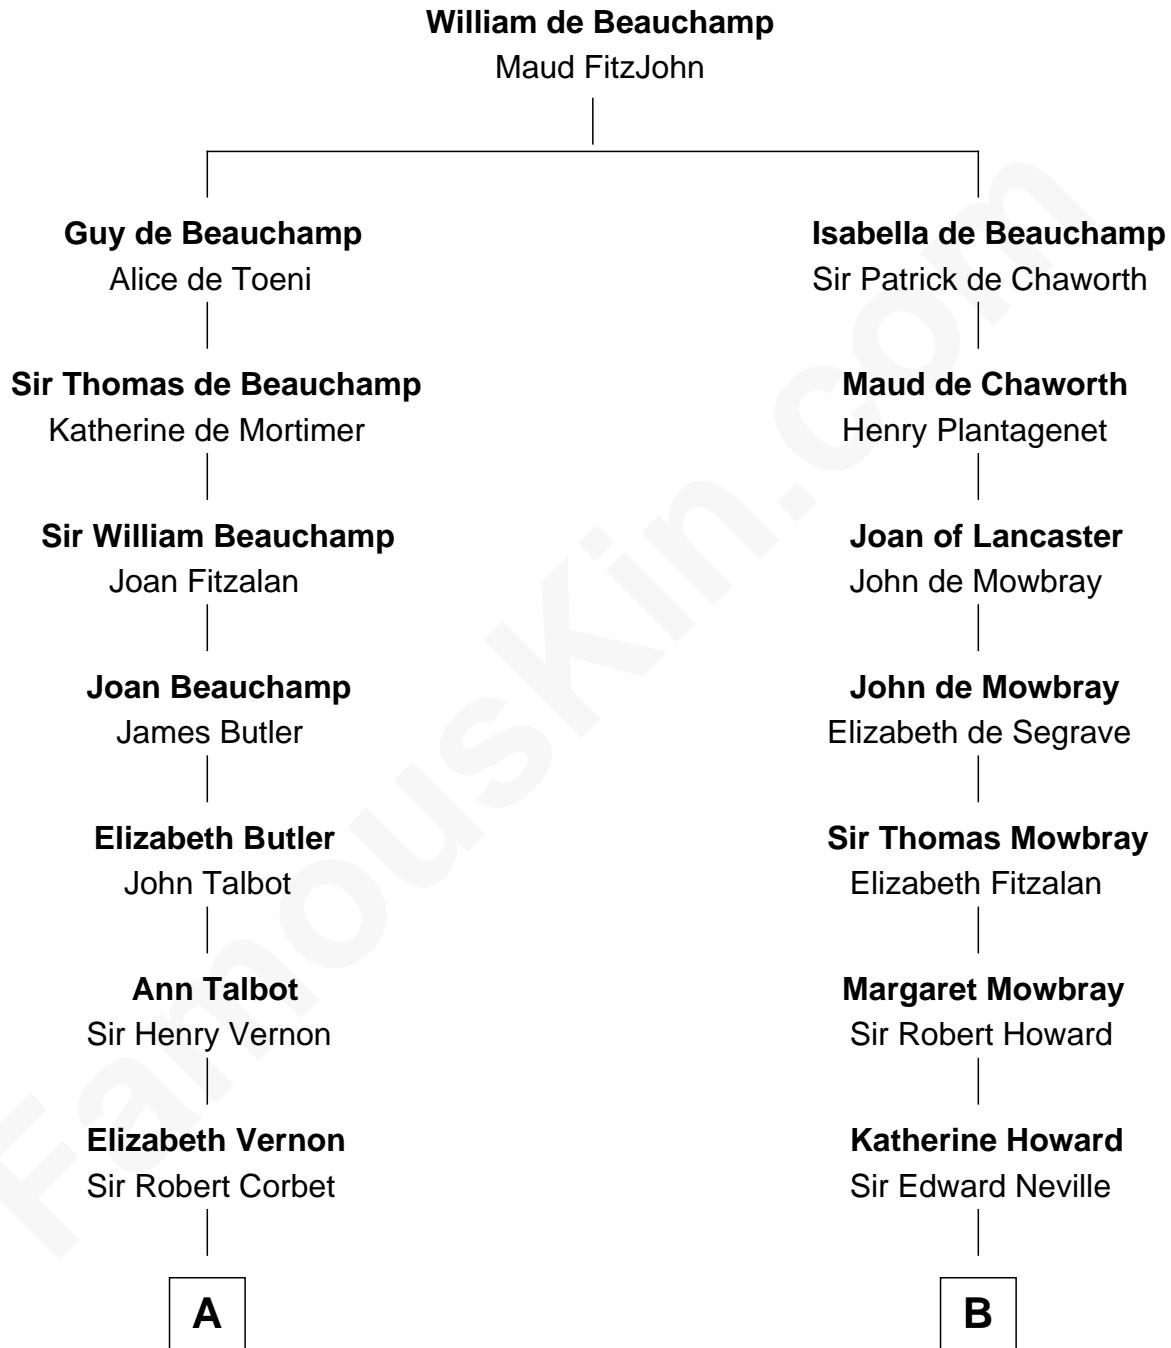

FamousKin.com Relationship Chart of John Adams Morgan

1952 Olympic Sailing Gold Medalist

18th cousin 3 times removed of

John Marshall

4th Chief Justice of the U.S. Supreme Court

C

Charles F. Tracy
Louisa Kirkland

Frances Louisa Tracy
John Pierpont Morgan

John Pierpont Morgan
Jane Norton Grew

Henry Sturgis Morgan
Catherine Frances Lovering Adams

John Adams Morgan
Olympic Gold Medalist

D

Mary Randolph Keith
Col. Thomas Marshall