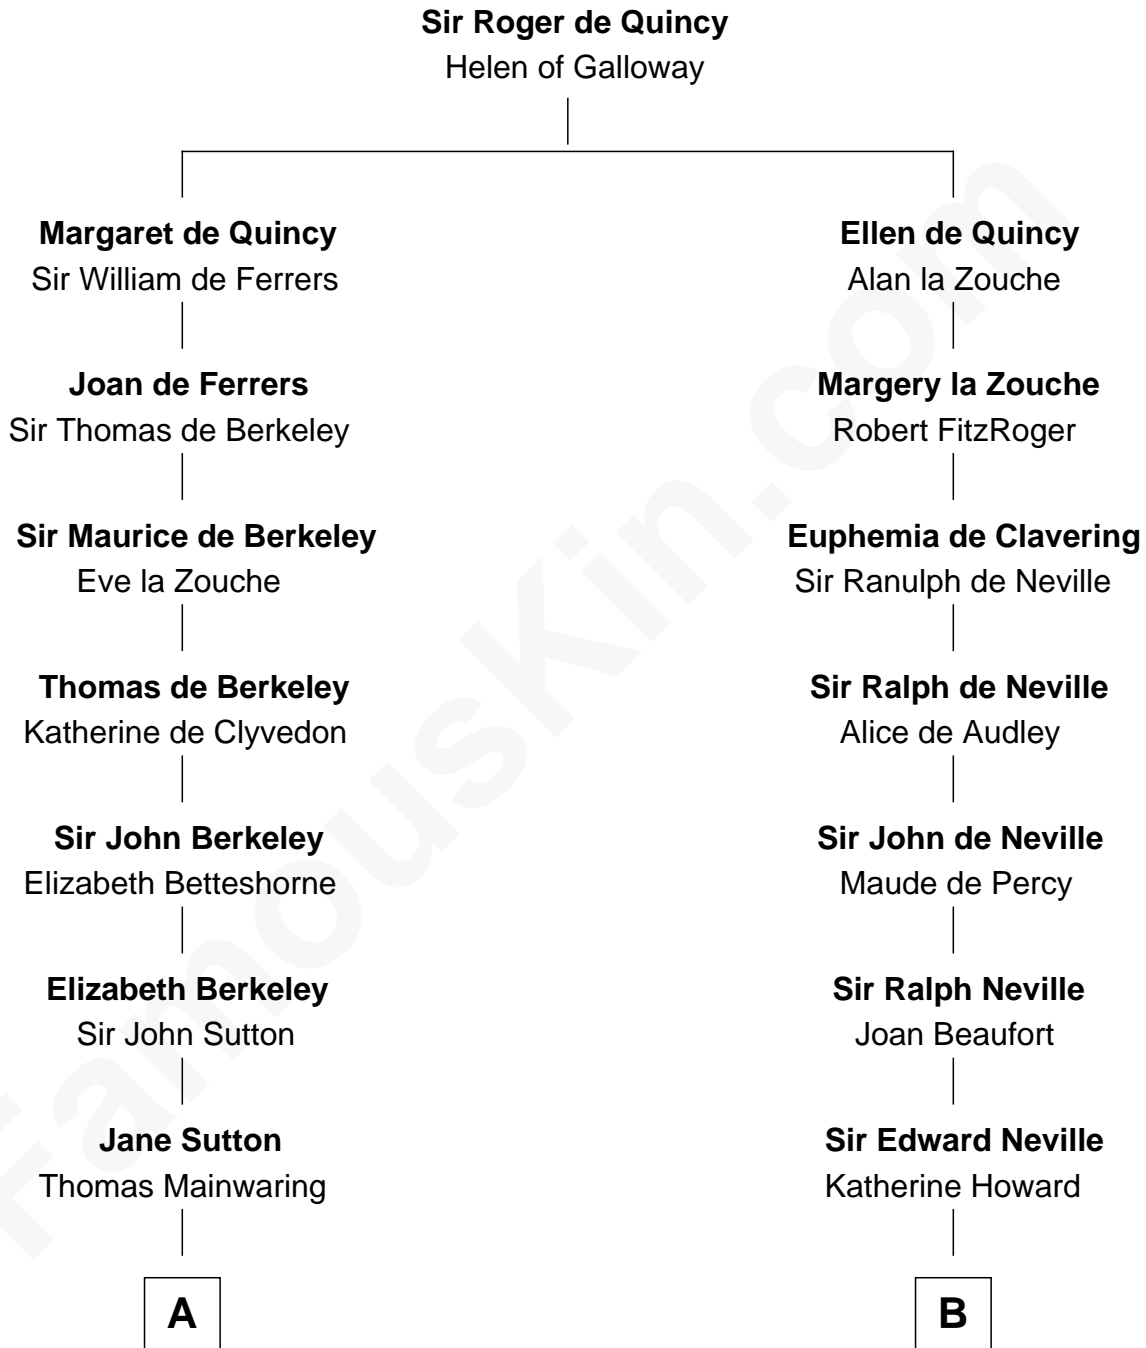

FamousKin.com Relationship Chart of John Adams Morgan

1952 Olympic Sailing Gold Medalist

18th cousin 3 times removed of

John Marshall

4th Chief Justice of the U.S. Supreme Court

C

Charles F. Tracy
Louisa Kirkland