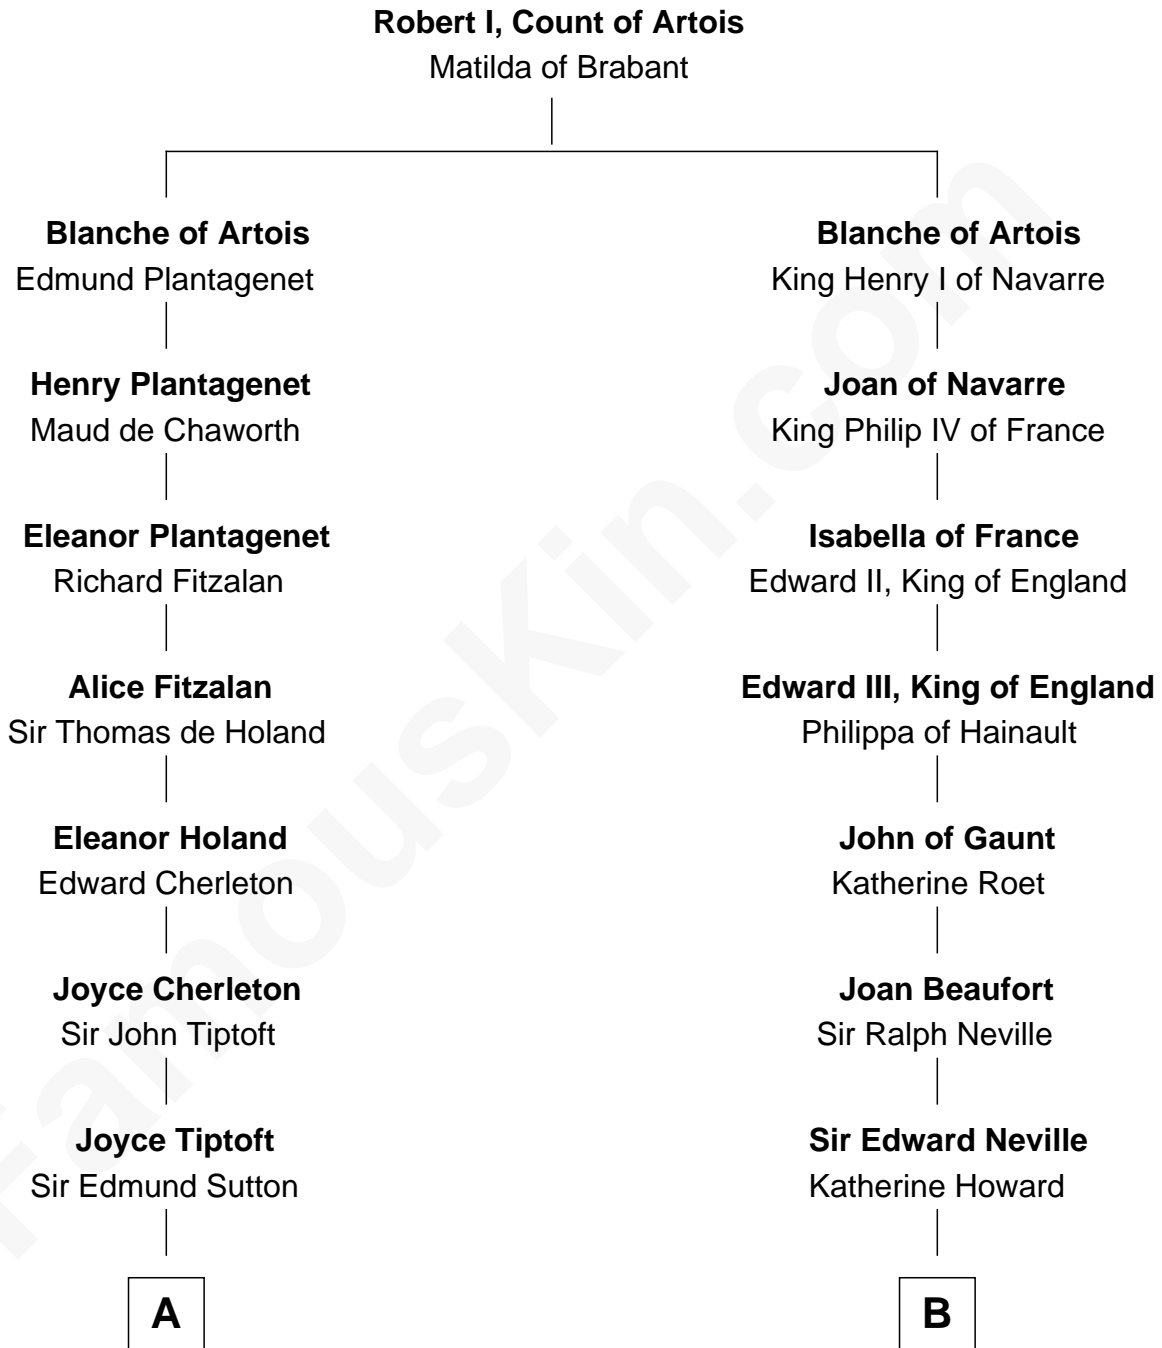

# FamousKin.com Relationship Chart of John Adams Morgan

1952 Olympic Sailing Gold Medalist

18th cousin 3 times removed of

**John Marshall**

4th Chief Justice of the U.S. Supreme Court

**C**

**Harriet Elizabeth Sears**  
George Casper Crowninshield

**Frances Cadwallader Crowninshield**  
John Quincy Adams

**Charles Francis Adams**  
Frances Lovering

**Catherine Frances Lovering Adams**  
Henry Sturgis Morgan

**John Adams Morgan**  
*Olympic Gold Medalist*