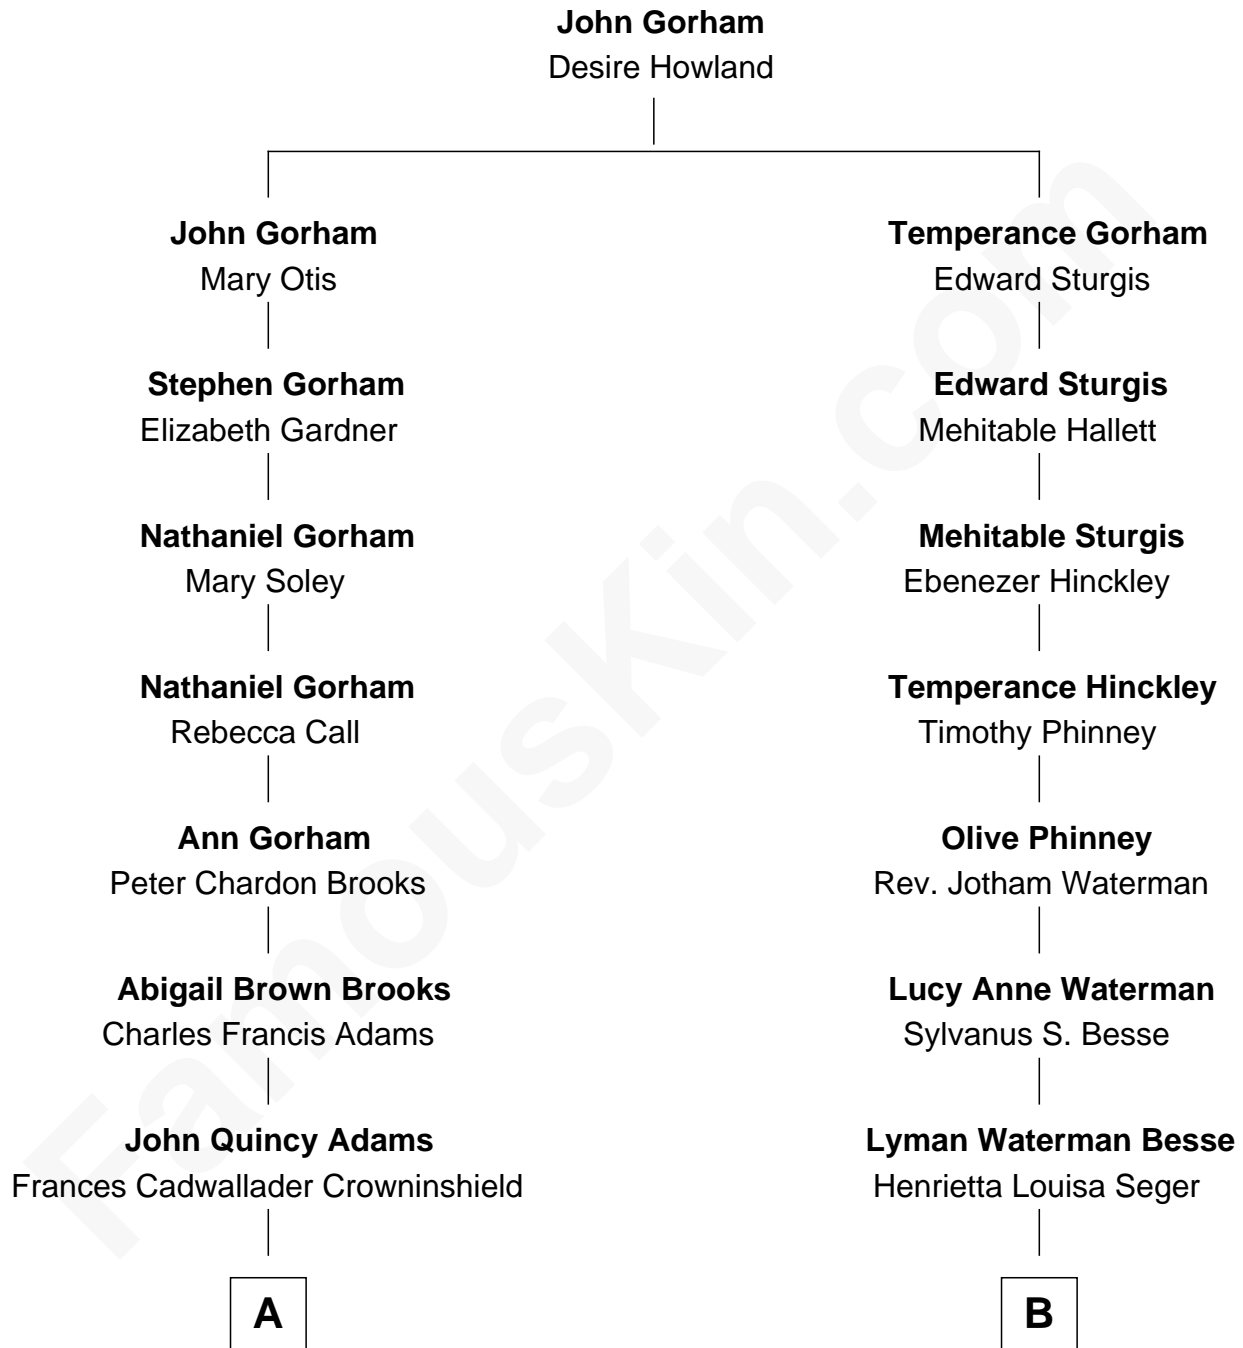

# FamousKin.com Relationship Chart of

**John Adams Morgan**  
1952 Olympic Sailing Gold Medalist

9th cousin 1 time removed of

**Jordana Brewster**  
TV and Movie Actress

**A**

**Charles Francis Adams**

Frances Lovering

**Catherine Frances Lovering Adams**

Henry Sturgis Morgan

**John Adams Morgan**

*Olympic Gold Medalist*

**B**

**Florence Foster Besse**

Kingman Brewster

**Kingman Brewster**

Mary Louise Phillips

**Alden Brewster**

Maria João Leão de Sousa

**Jordana Brewster**

*TV and Movie Actress*