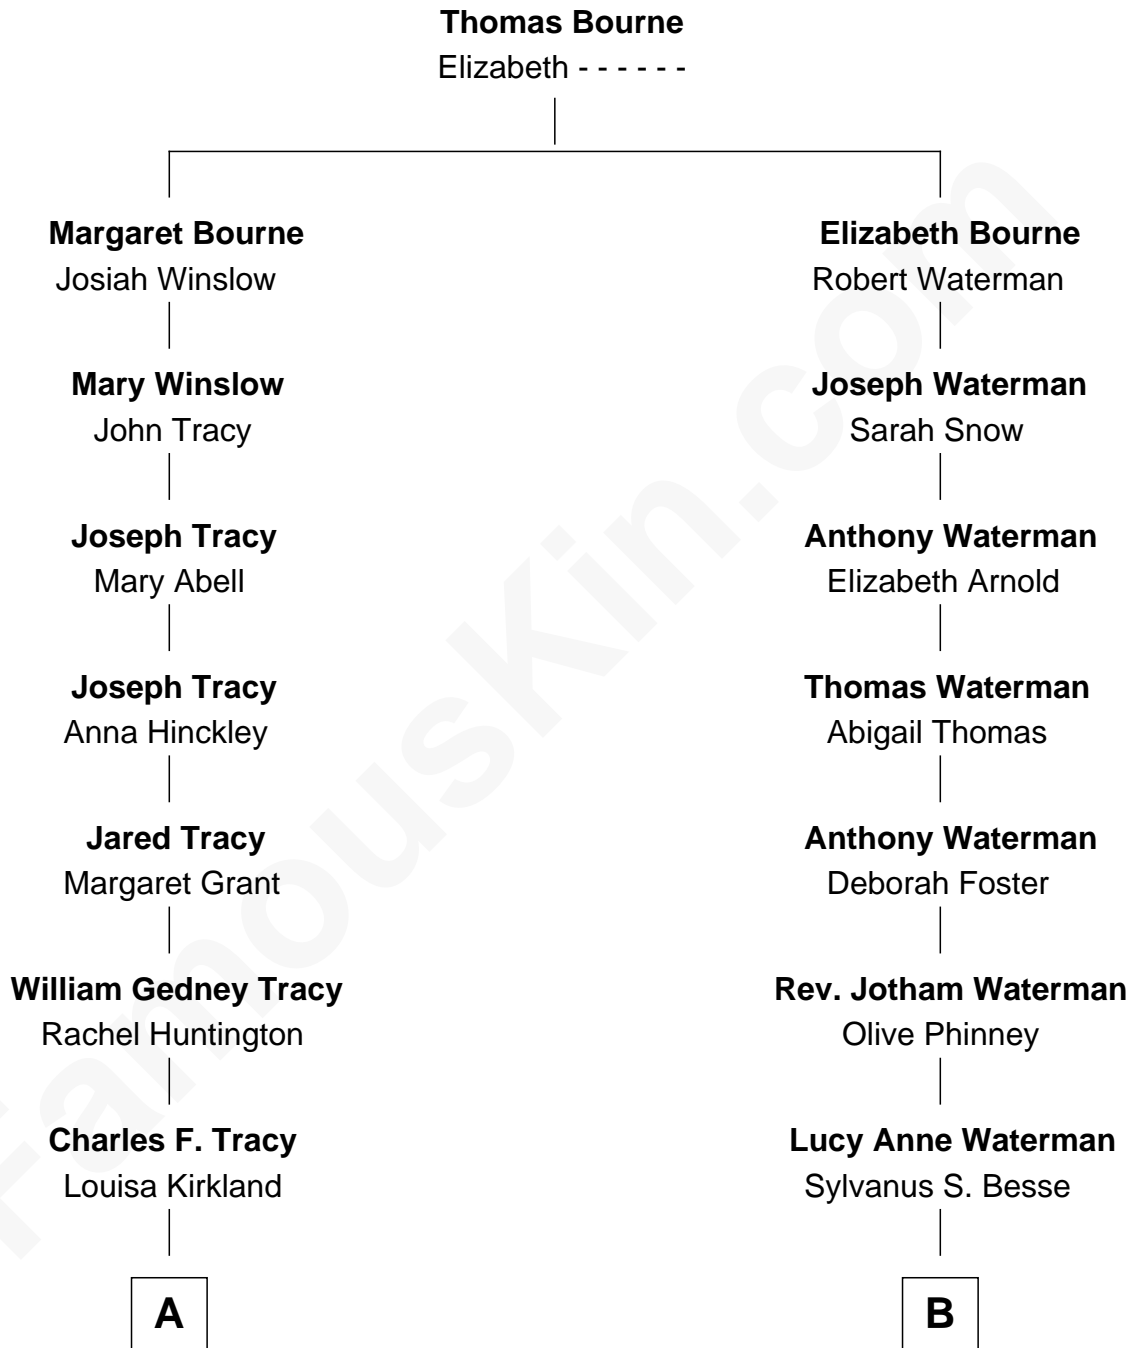

FamousKin.com Relationship Chart of

John Adams Morgan
1952 Olympic Sailing Gold Medalist

10th cousin 1 time removed of

Jordana Brewster
TV and Movie Actress

A

Frances Louisa Tracy

John Pierpont Morgan

John Pierpont Morgan

Jane Norton Grew

Henry Sturgis Morgan

Catherine Frances Lovering Adams

John Adams Morgan

Olympic Gold Medalist

B

Lyman Waterman Besse

Henrietta Louisa Seger

Florence Foster Besse

Kingman Brewster

Kingman Brewster

Mary Louise Phillips

Alden Brewster

Maria João Leão de Sousa

Jordana Brewster

TV and Movie Actress