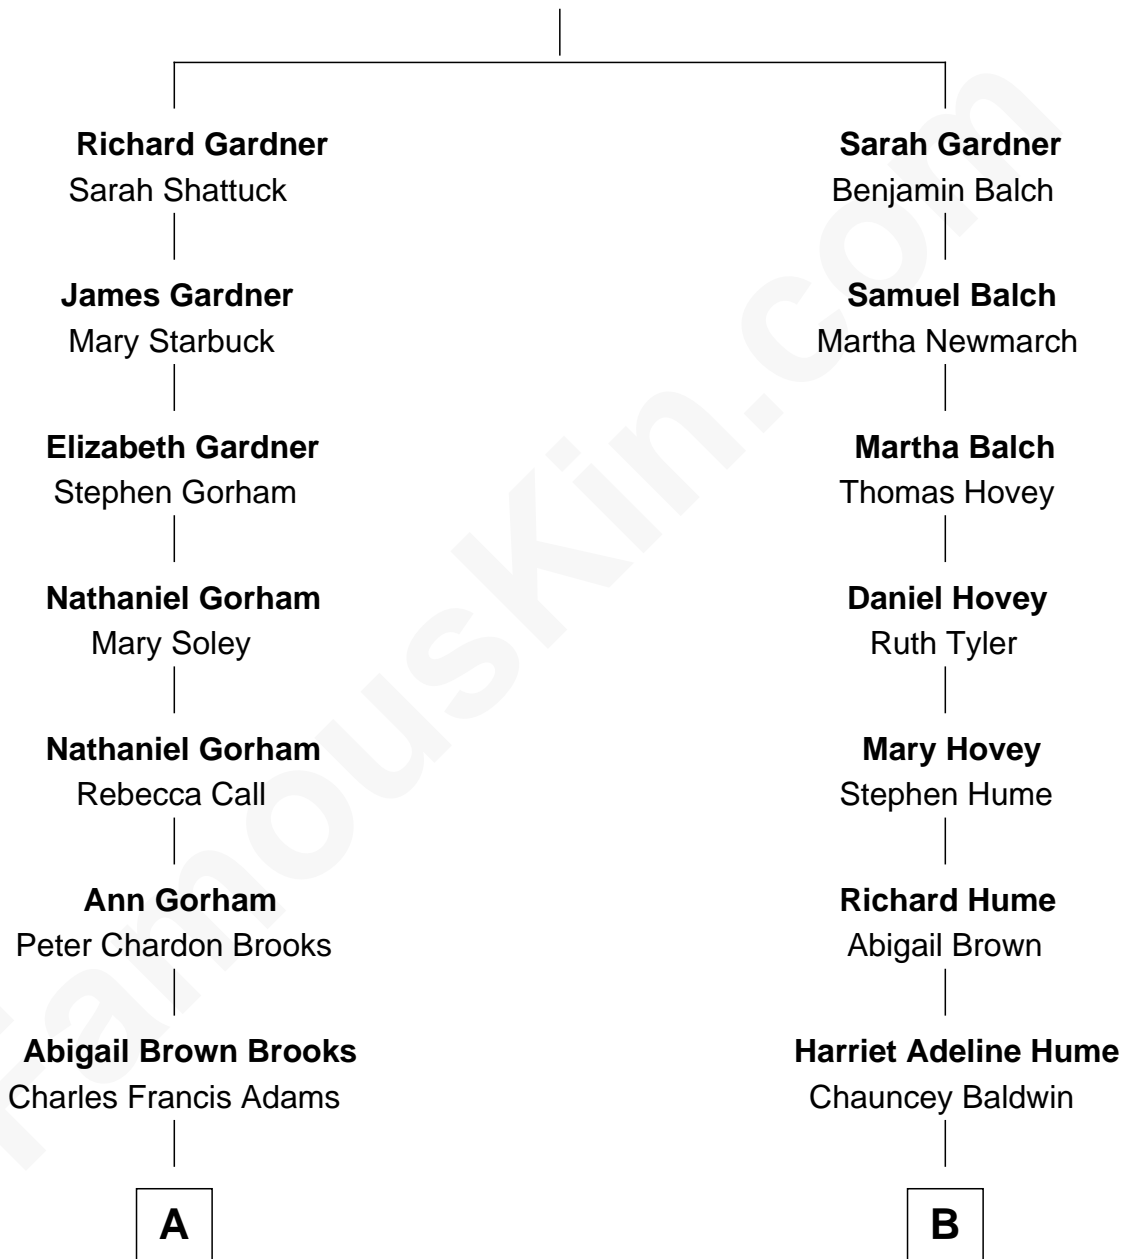

FamousKin.com

Relationship Chart of

John Adams Morgan

1952 Olympic Sailing Gold Medalist

10th cousin 1 time removed of

Jordana Brewster
TV and Movie Actress

Thomas Gardner

A

John Quincy Adams
Frances Cadwallader Crowninshield

Charles Francis Adams
Frances Lovering

Catherine Frances Lovering Adams
Henry Sturgis Morgan

John Adams Morgan
Olympic Gold Medalist

B

Celina Sophia Baldwin
Charles Kingman Brewster

Kingman Brewster
Florence Foster Besse

Kingman Brewster
Mary Louise Phillips

Alden Brewster
Maria João Leão de Sousa

Jordana Brewster
TV and Movie Actress