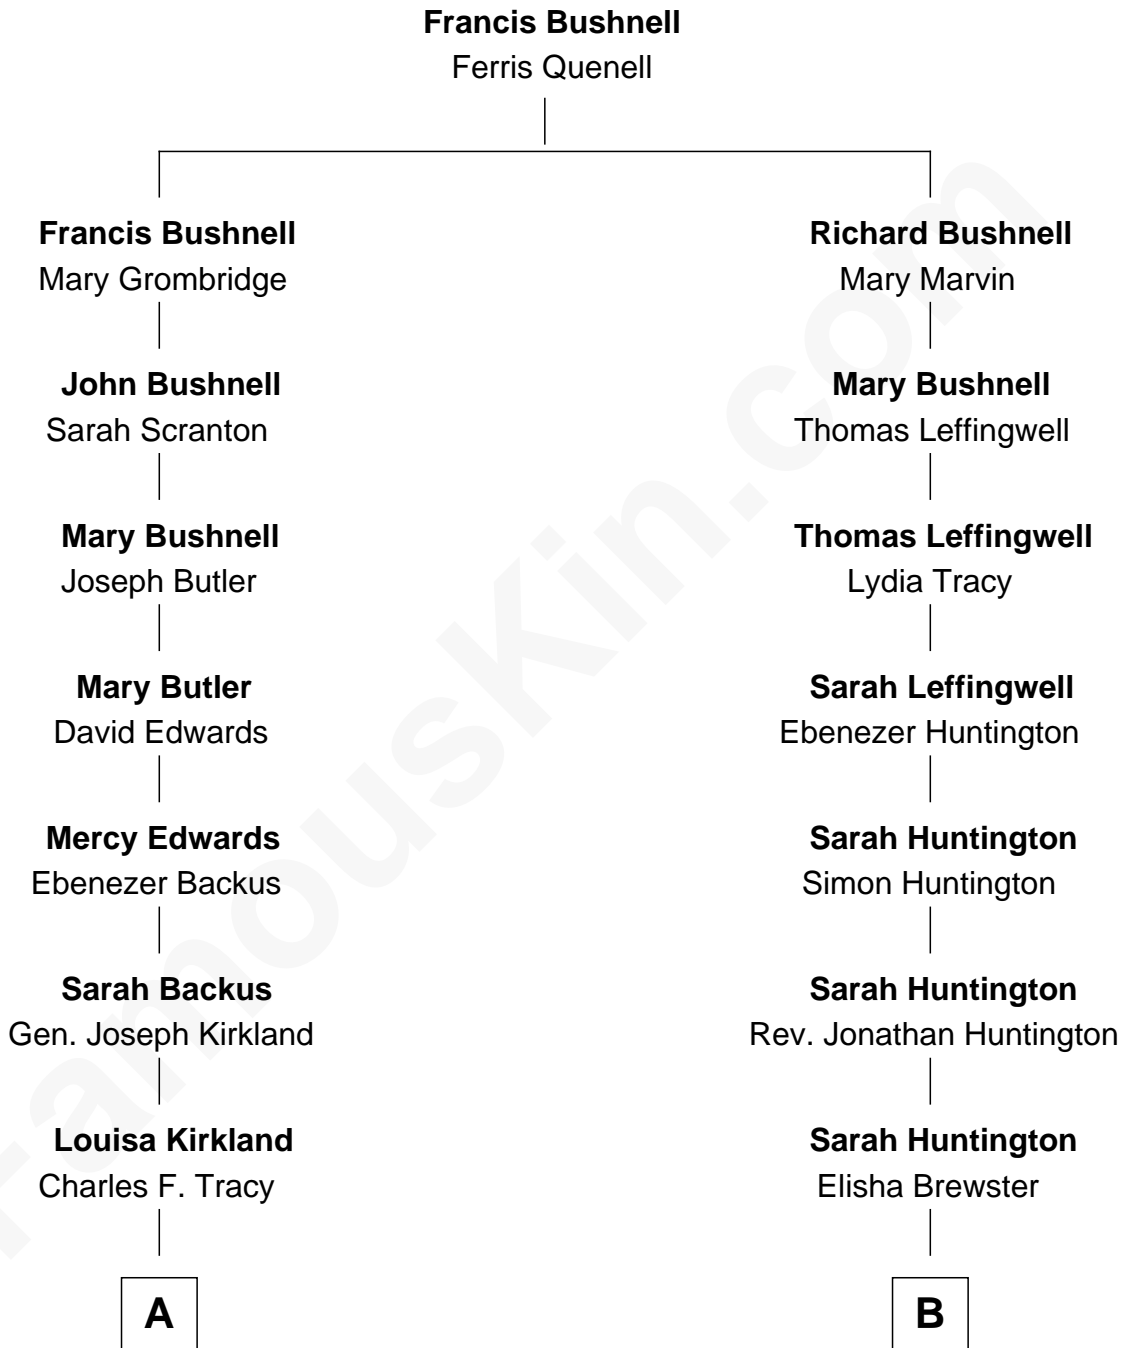

# FamousKin.com Relationship Chart of

**John Adams Morgan**  
1952 Olympic Sailing Gold Medalist

10th cousin 2 times removed of

**Jordana Brewster**  
TV and Movie Actress

**A**

**Frances Louisa Tracy**  
John Pierpont Morgan

**John Pierpont Morgan**  
Jane Norton Grew

**Henry Sturgis Morgan**  
Catherine Frances Lovering Adams

**John Adams Morgan**  
*Olympic Gold Medalist*

**B**

**Elisha Huntington Brewster**  
Sophronia M. Kingman

**Charles Kingman Brewster**  
Celina Sophia Baldwin

**Kingman Brewster**  
Florence Foster Besse

**Kingman Brewster**  
Mary Louise Phillips

**Alden Brewster**  
Maria João Leão de Sousa

**Jordana Brewster**  
*TV and Movie Actress*