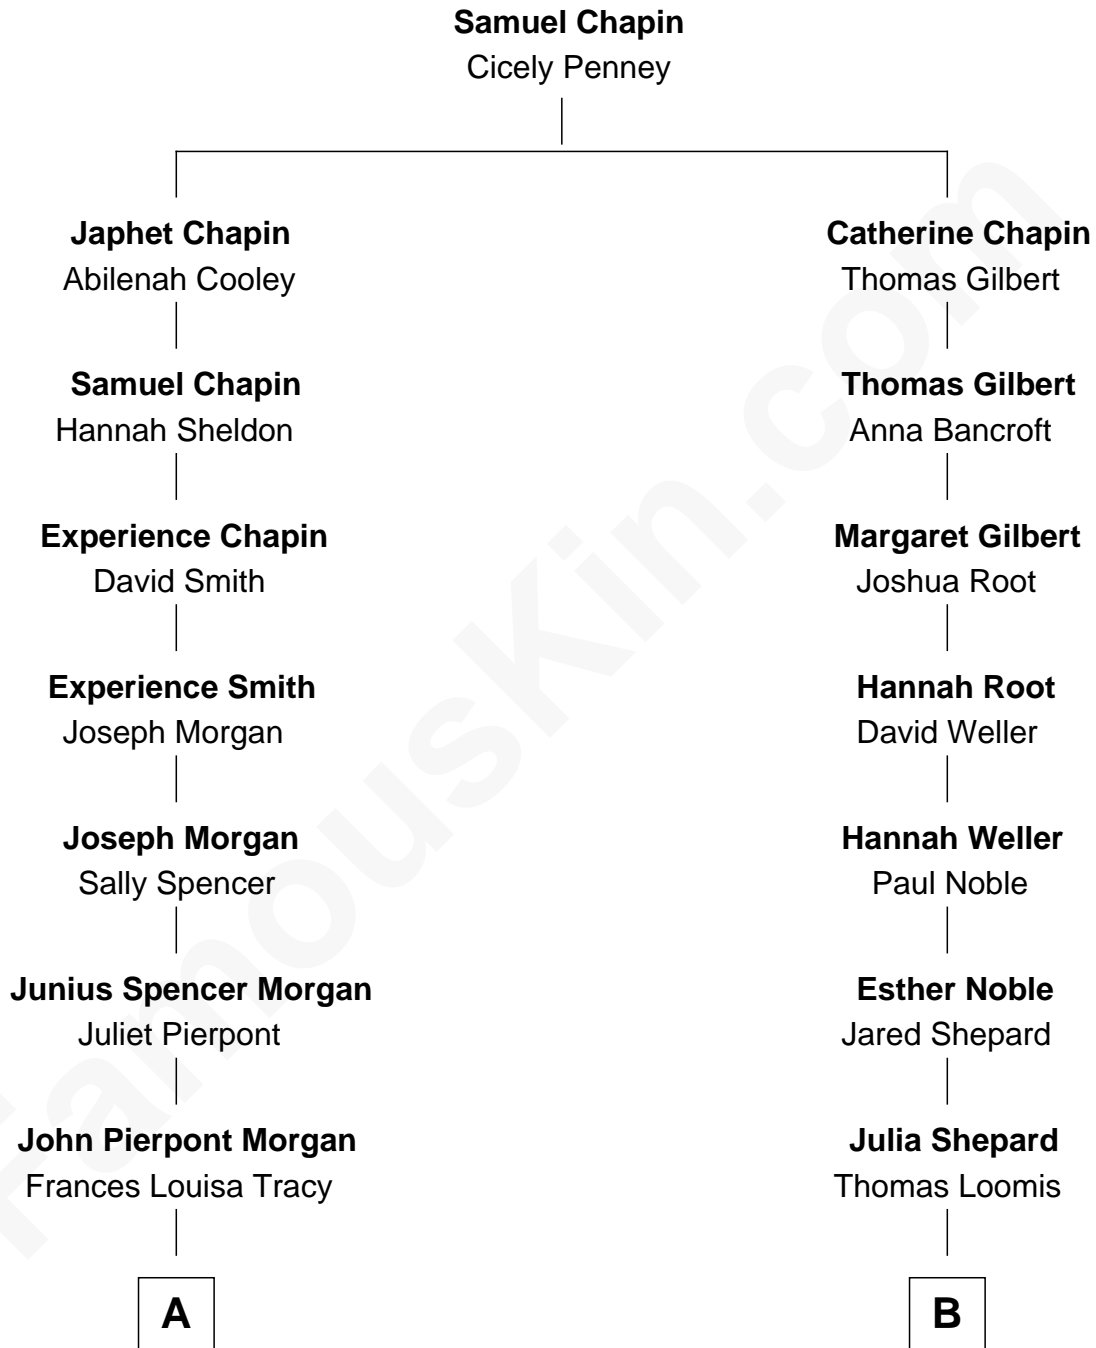

# FamousKin.com Relationship Chart of

**John Adams Morgan**  
*1952 Olympic Sailing Gold Medalist*

8th cousin 1 time removed of

**Gilbert Clifford Noble**  
*Co-Founder of Barnes & Noble*

**A**

**John Pierpont Morgan**

Jane Norton Grew

**Henry Sturgis Morgan**

Catherine Frances Lovering Adams

**John Adams Morgan**

*Olympic Gold Medalist*

**B**

**Andelucia Loomis**

James Noble