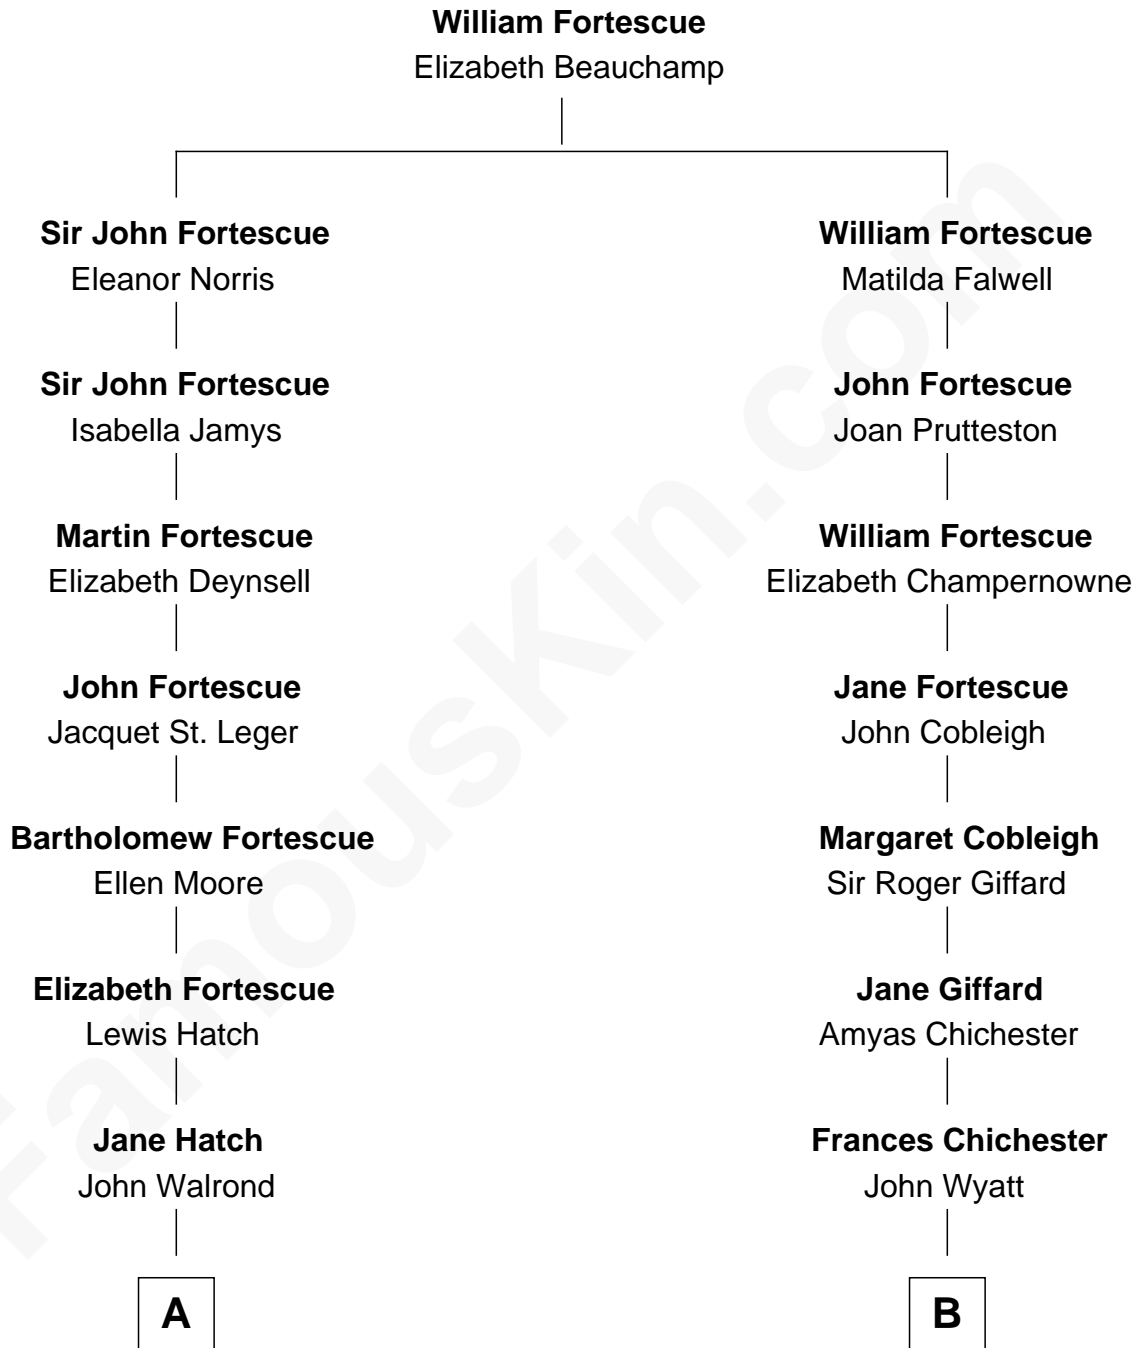

FamousKin.com Relationship Chart of John Adams Morgan

1952 Olympic Sailing Gold Medalist

16th cousin 3 times removed of

Gilbert Clifford Noble
Co-Founder of Barnes & Noble

A

Cecily Walrond

John Greene

Jane Greene

William Poole

John Poole

Elizabeth Brenton

Jane Poole

Timothy Lindall

Jane Lindall

Francis Borland

Jane Borland

John Still Winthrop

Ann Winthrop

David Sears

David Sears

Miriam Clarke Mason

Harriet Elizabeth Sears

George Casper Crowninshield

Frances Cadwallader Crowninshield