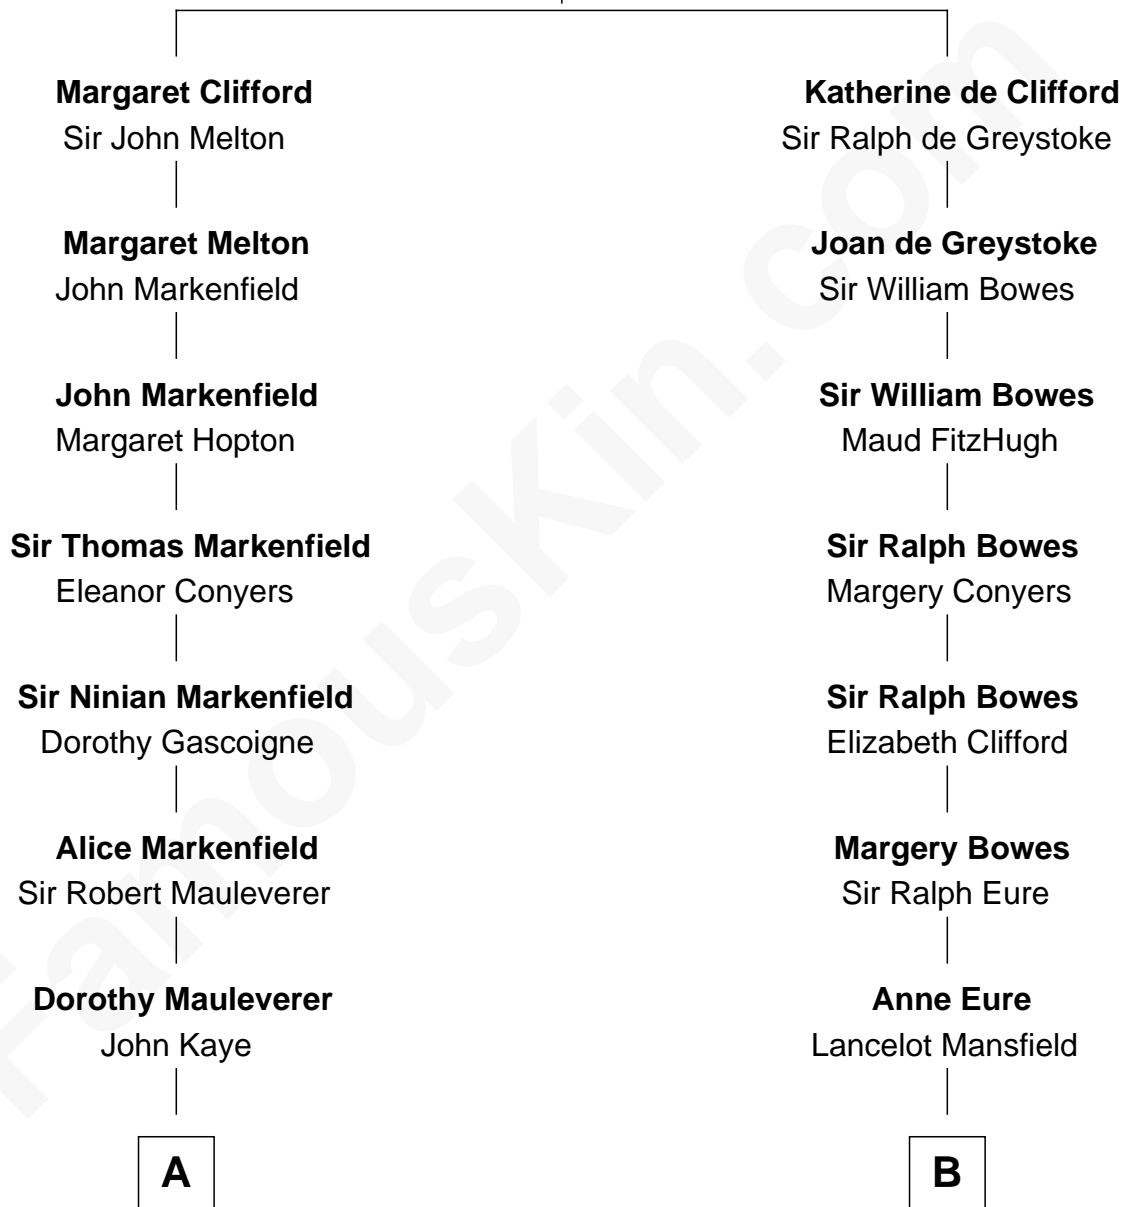

FamousKin.com Relationship Chart of John Adams Morgan

1952 Olympic Sailing Gold Medalist

18th cousin 1 time removed of

Endicott Peabody

62nd Governor of Massachusetts

Sir Roger de Clifford
Maud de Beauchamp