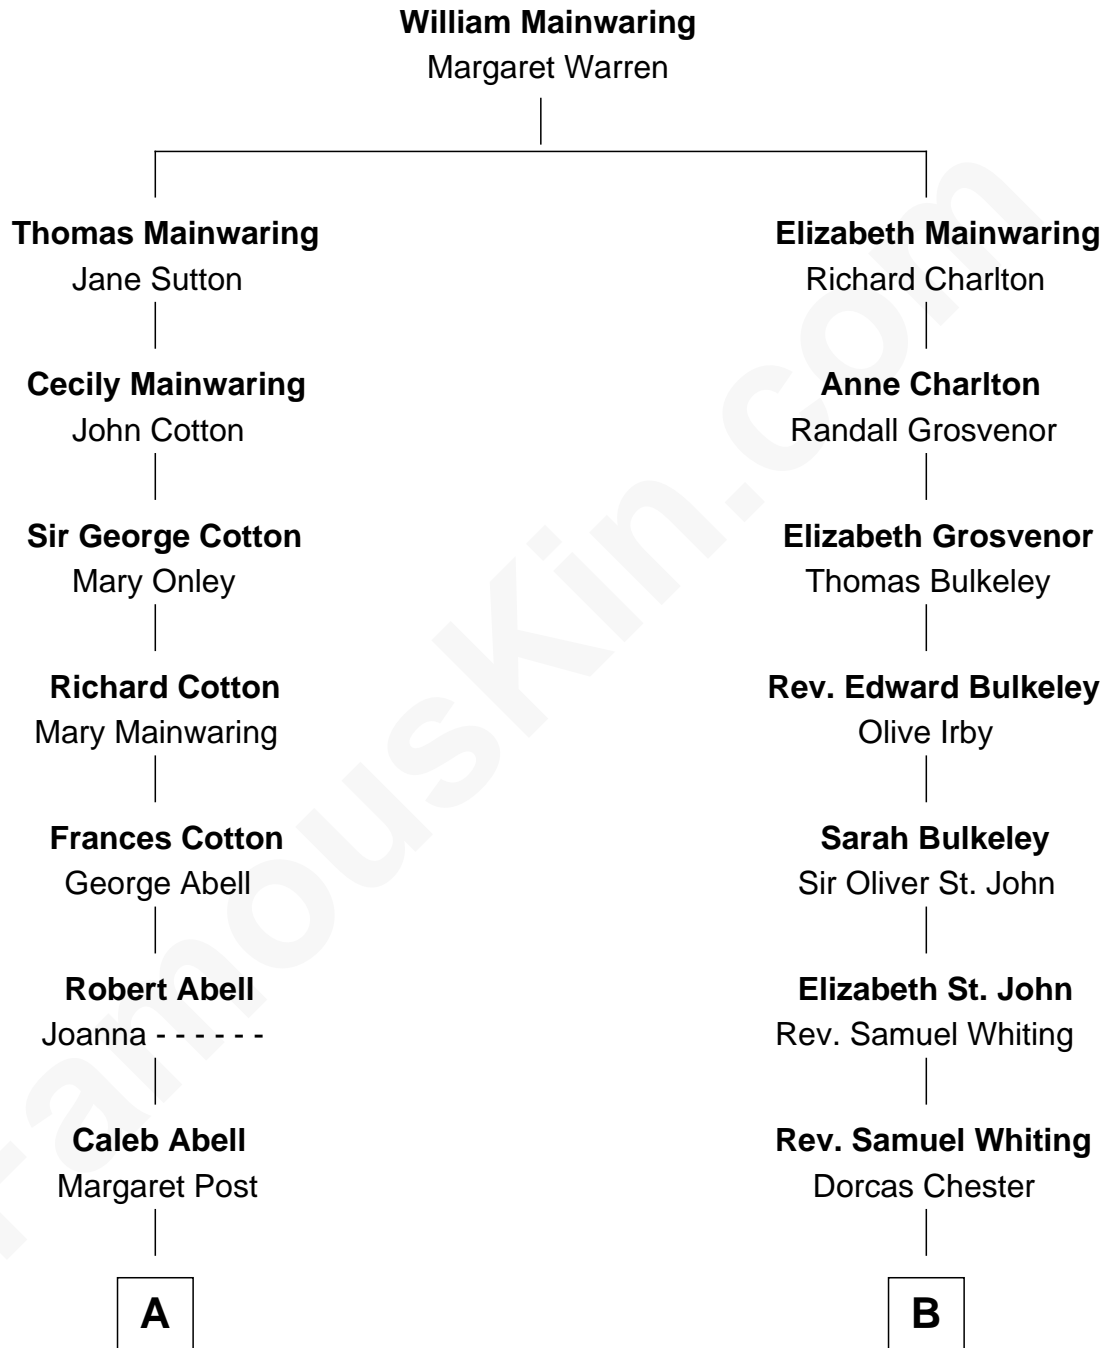

FamousKin.com

Relationship Chart of

John Adams Morgan
1952 Olympic Sailing Gold Medalist

15th cousin of
Endicott Peabody
62nd Governor of Massachusetts

A

Mary Abell
Joseph Tracy

Joseph Tracy
Anna Hinckley

Jared Tracy
Margaret Grant

William Gedney Tracy
Rachel Huntington

Charles F. Tracy
Louisa Kirkland

Frances Louisa Tracy
John Pierpont Morgan

John Pierpont Morgan
Jane Norton Grew

Henry Sturgis Morgan
Catherine Frances Lovering Adams