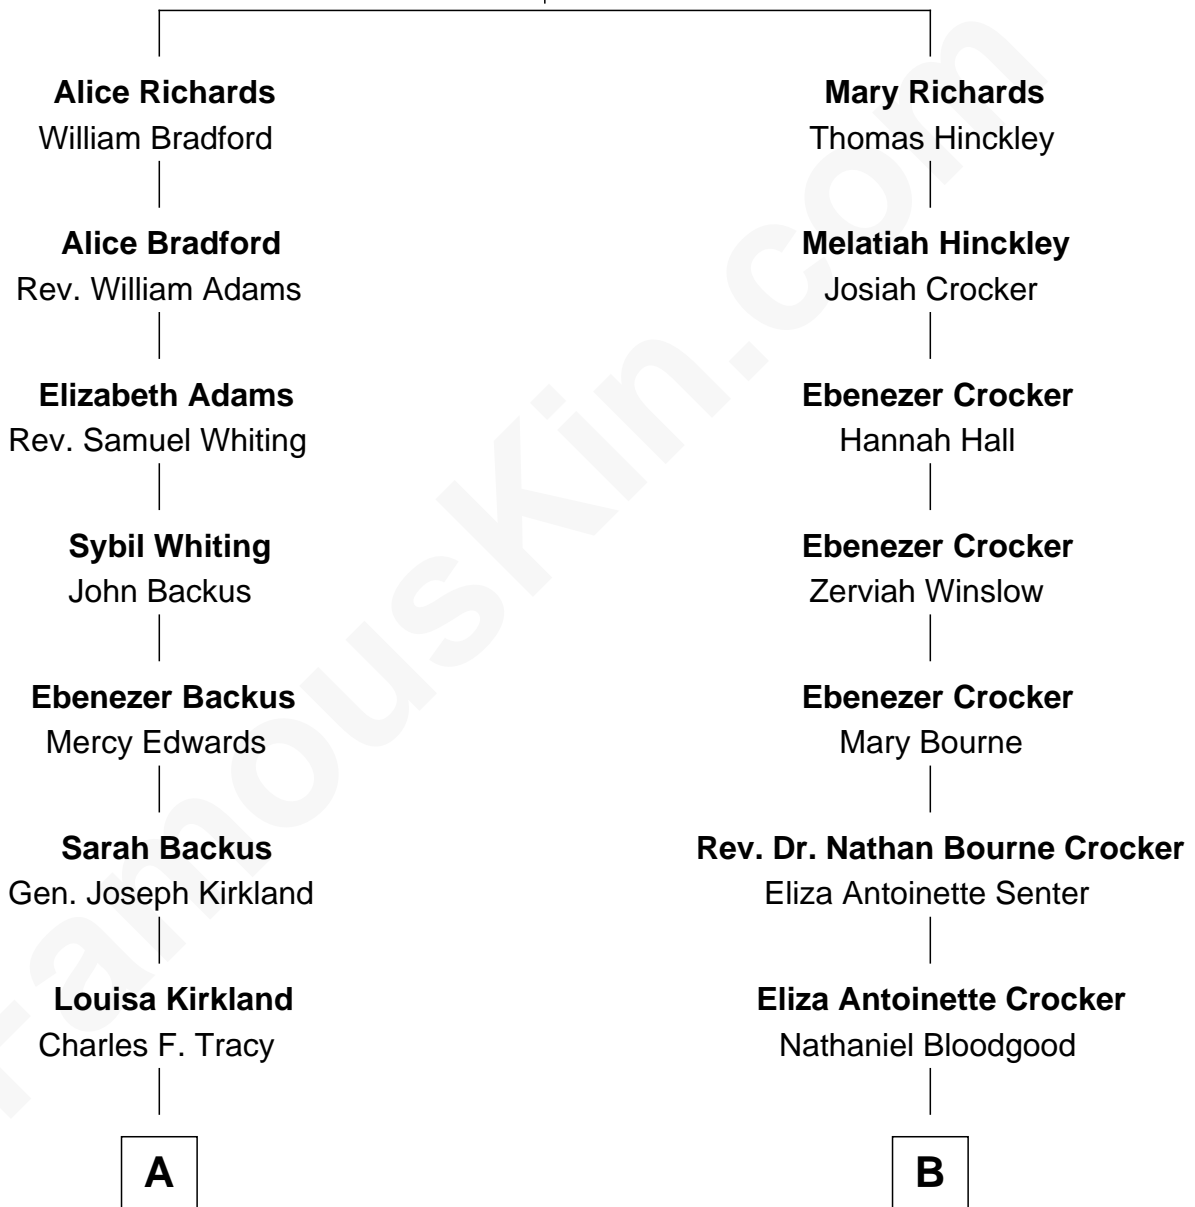

# FamousKin.com Relationship Chart of

**John Adams Morgan**  
1952 Olympic Sailing Gold Medalist

10th cousin of

**Endicott Peabody**  
62nd Governor of Massachusetts

**Thomas Richards**  
Welthian - - - - -

**A**

**Frances Louisa Tracy**

John Pierpont Morgan

**John Pierpont Morgan**

Jane Norton Grew

**Henry Sturgis Morgan**

Catherine Frances Lovering Adams

**John Adams Morgan**