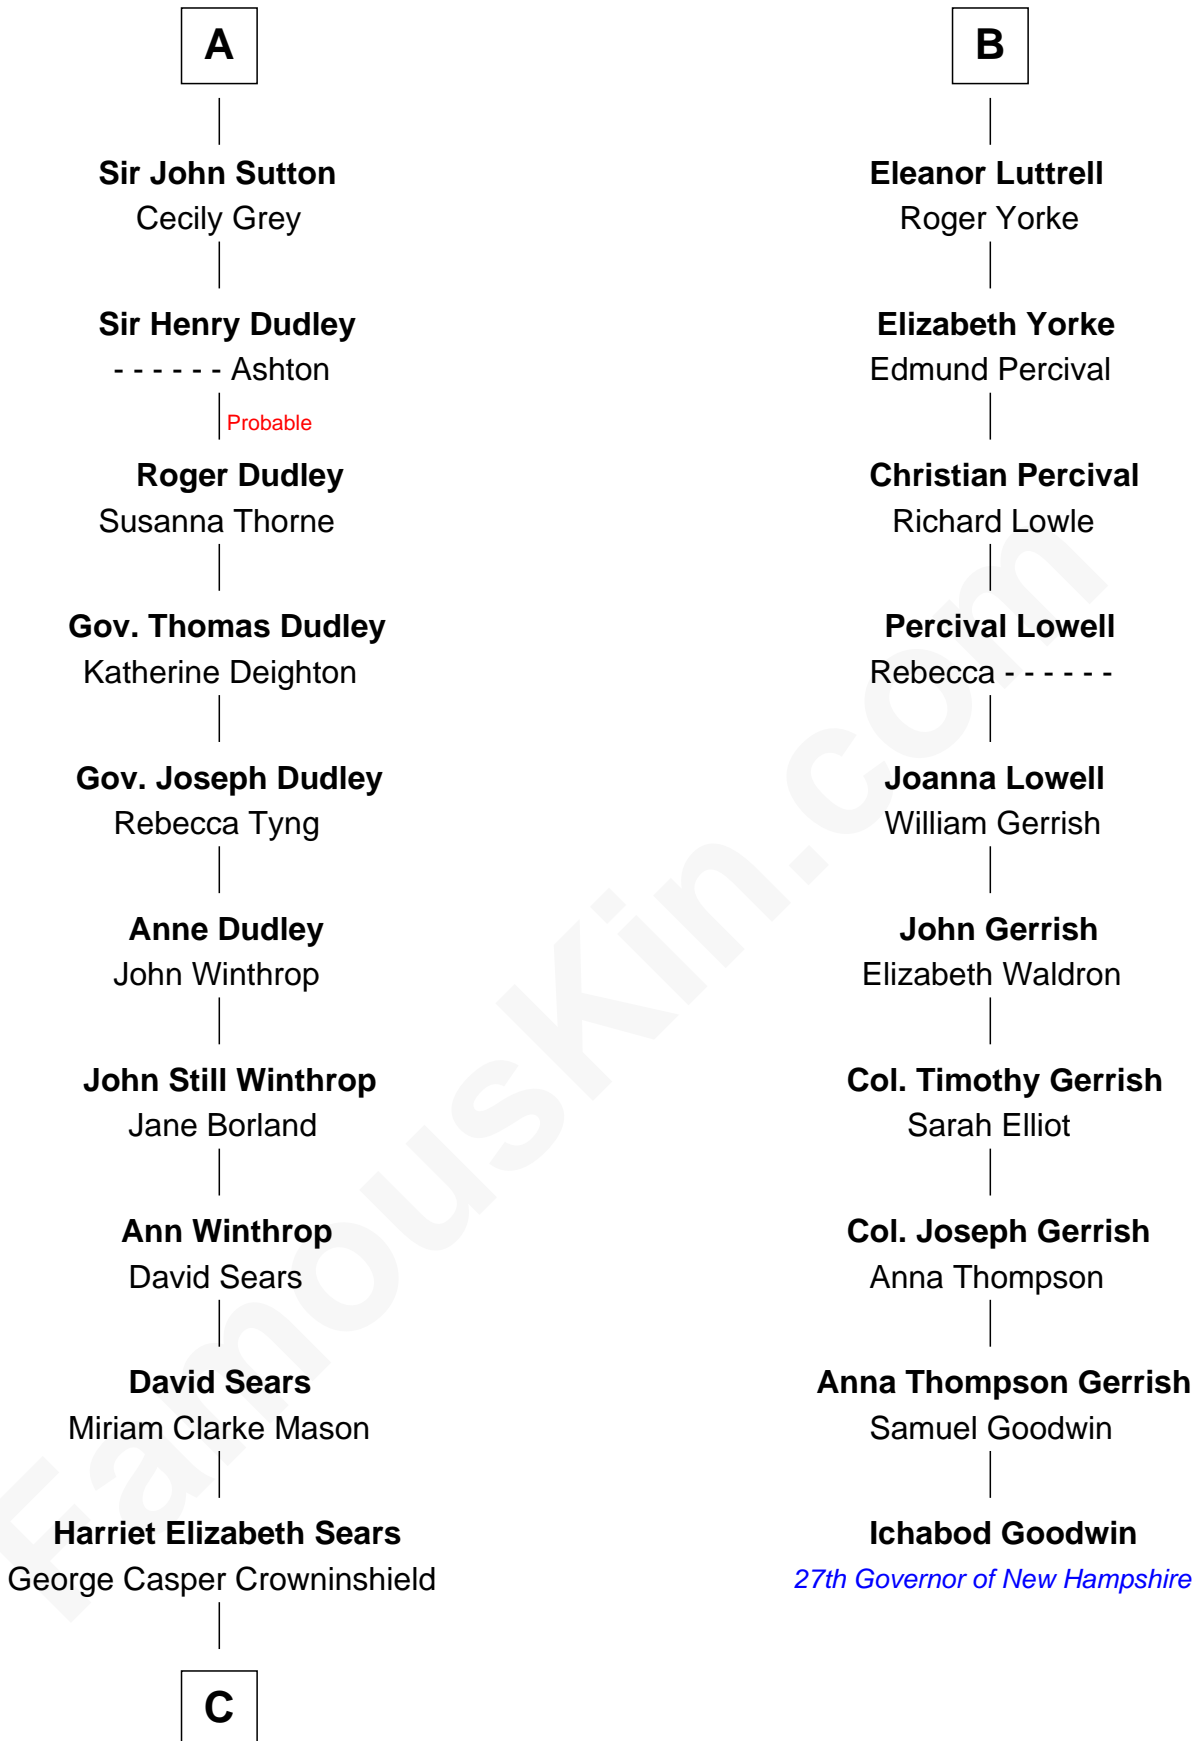

# FamousKin.com Relationship Chart of John Adams Morgan

1952 Olympic Sailing Gold Medalist

16th cousin 4 times removed of

## Ichabod Goodwin

27th Governor of New Hampshire

**C**

—  
**Frances Cadwallader Crowninshield**

John Quincy Adams

—  
**Charles Francis Adams**

Frances Lovering

—  
**Catherine Frances Lovering Adams**