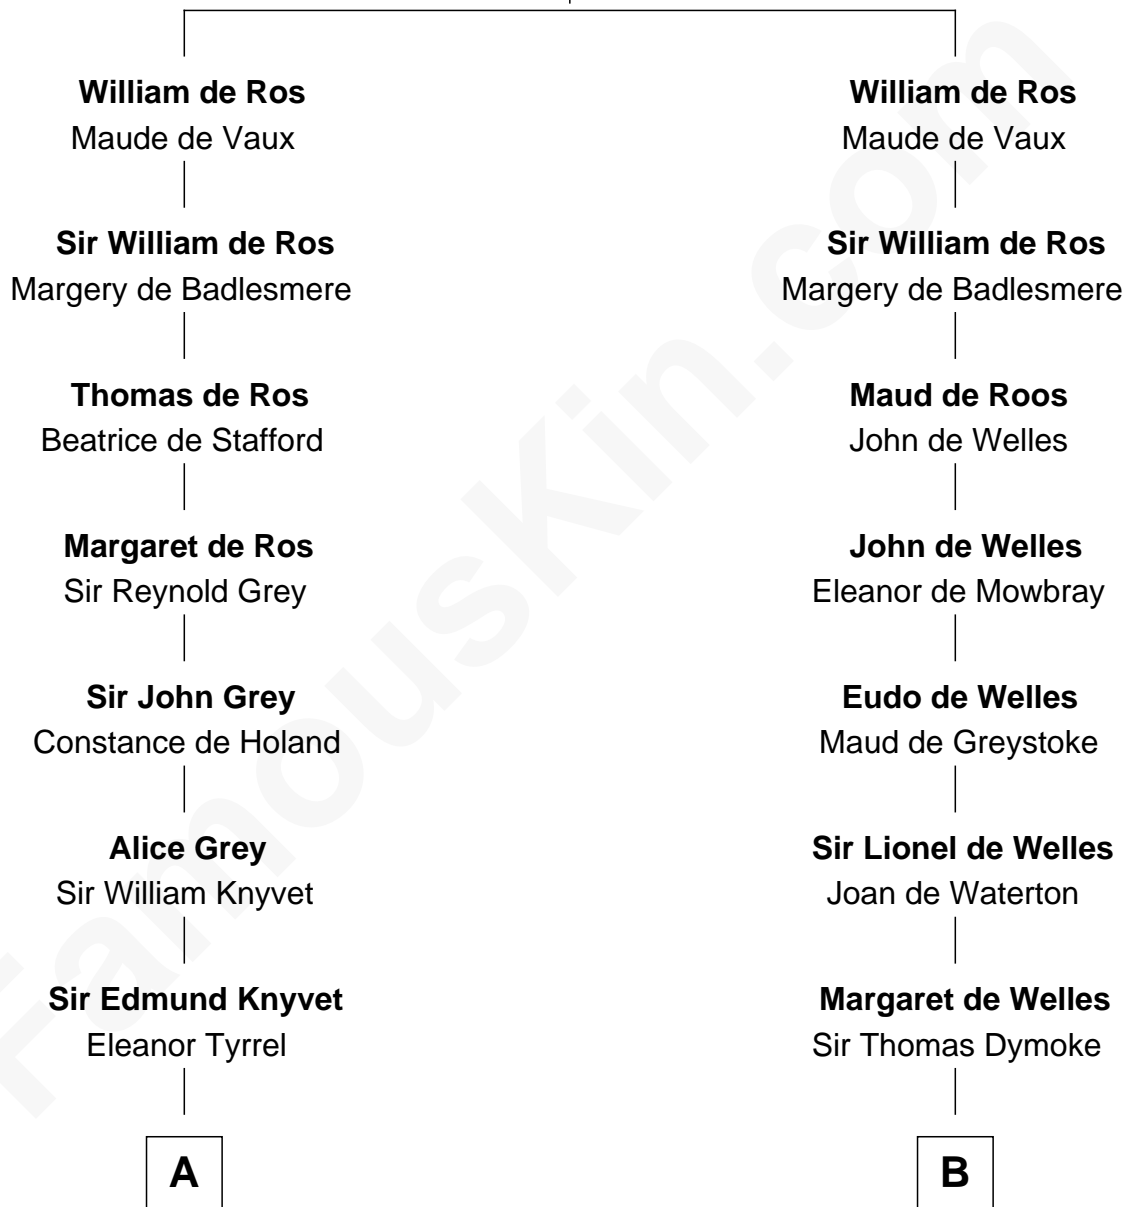

FamousKin.com Relationship Chart of John Adams Morgan

1952 Olympic Sailing Gold Medalist

18th cousin 3 times removed of

Ichabod Goodwin

27th Governor of New Hampshire

Sir Robert de Ros

Isabel de Aubeney

C

Abigail Brown Brooks
Charles Francis Adams

John Quincy Adams
Frances Cadwallader Crowninshield

Charles Francis Adams
Frances Lovering

Catherine Frances Lovering Adams
Henry Sturgis Morgan

John Adams Morgan
Olympic Gold Medalist

D

Samuel Goodwin
Anna Thompson Gerrish

Ichabod Goodwin
27th Governor of New Hampshire

FamousKin.com