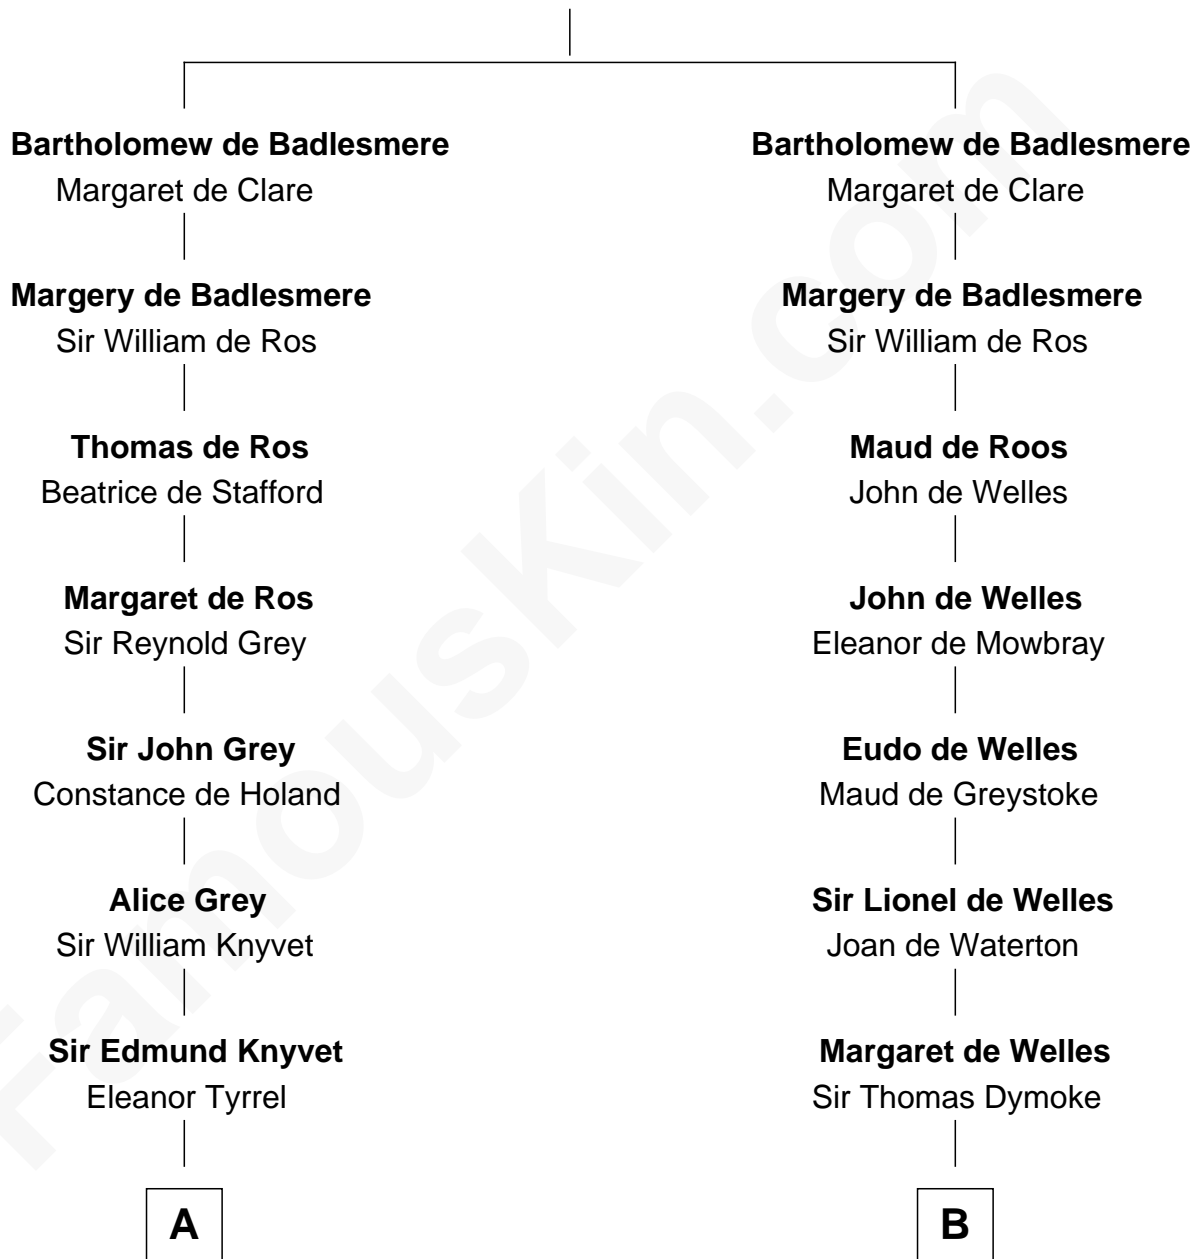

FamousKin.com Relationship Chart of

John Adams Morgan
1952 Olympic Sailing Gold Medalist

18th cousin 3 times removed of

Ichabod Goodwin
27th Governor of New Hampshire

Gunselm de Badlesmere

C

Abigail Brown Brooks
Charles Francis Adams

John Quincy Adams
Frances Cadwallader Crowninshield

Charles Francis Adams
Frances Lovering

Catherine Frances Lovering Adams
Henry Sturgis Morgan

John Adams Morgan
Olympic Gold Medalist

D

Samuel Goodwin
Anna Thompson Gerrish

Ichabod Goodwin
27th Governor of New Hampshire

FamousKin.com