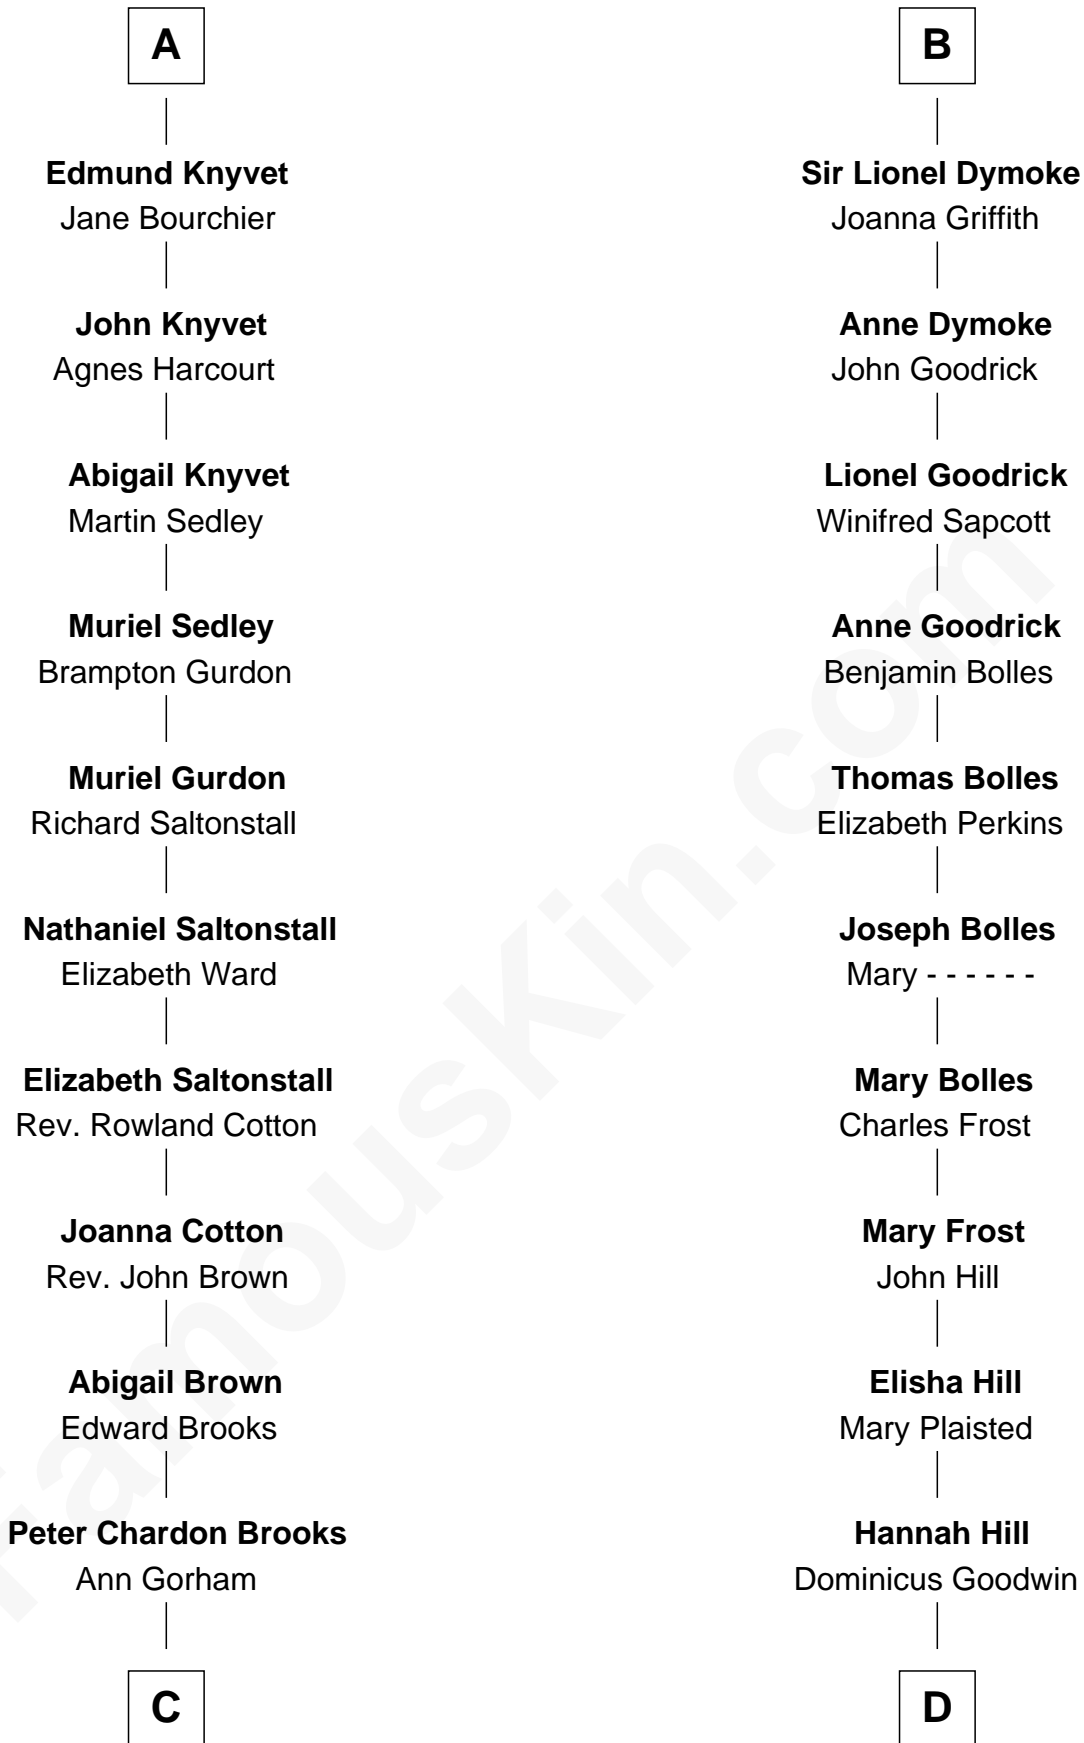

FamousKin.com Relationship Chart of John Adams Morgan

1952 Olympic Sailing Gold Medalist

18th cousin 3 times removed of

Ichabod Goodwin

27th Governor of New Hampshire

John de Vaux

C

Abigail Brown Brooks
Charles Francis Adams

John Quincy Adams
Frances Cadwallader Crowninshield

Charles Francis Adams
Frances Lovering

Catherine Frances Lovering Adams
Henry Sturgis Morgan

John Adams Morgan
Olympic Gold Medalist

D

Samuel Goodwin
Anna Thompson Gerrish

Ichabod Goodwin
27th Governor of New Hampshire

FamousKin.com