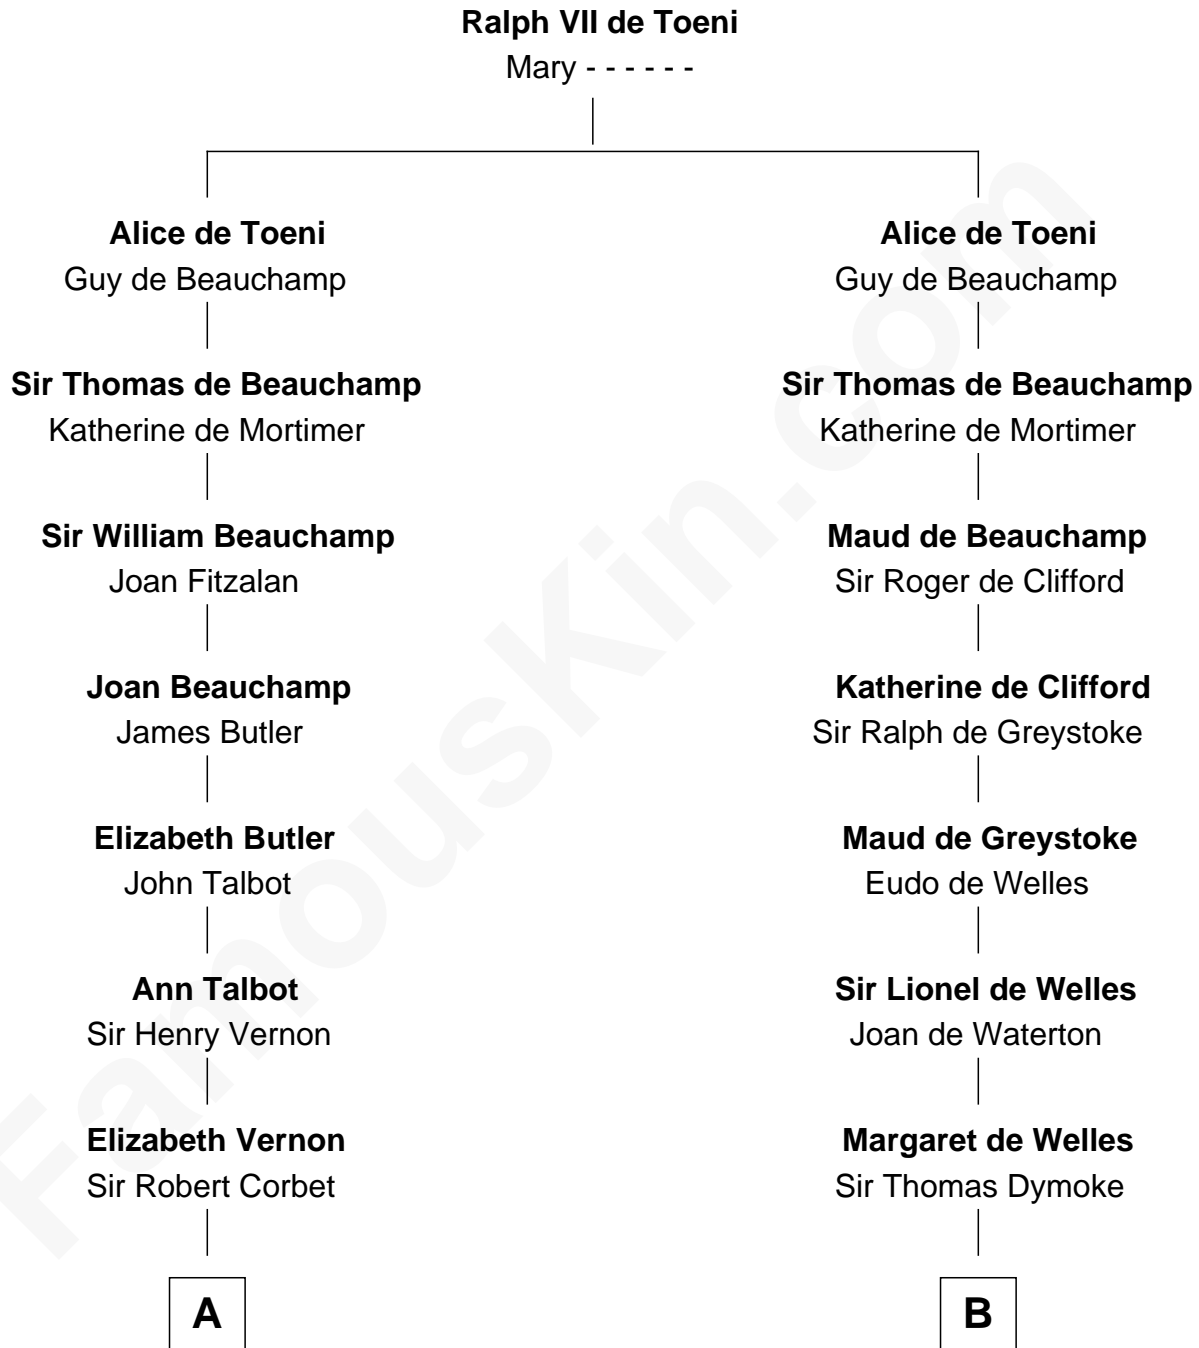

FamousKin.com Relationship Chart of John Adams Morgan

1952 Olympic Sailing Gold Medalist

18th cousin 3 times removed of

Ichabod Goodwin

27th Governor of New Hampshire

C

Charles F. Tracy
Louisa Kirkland

Frances Louisa Tracy
John Pierpont Morgan

John Pierpont Morgan
Jane Norton Grew

Henry Sturgis Morgan
Catherine Frances Lovering Adams

John Adams Morgan
Olympic Gold Medalist

D

Samuel Goodwin
Anna Thompson Gerrish

Ichabod Goodwin
27th Governor of New Hampshire