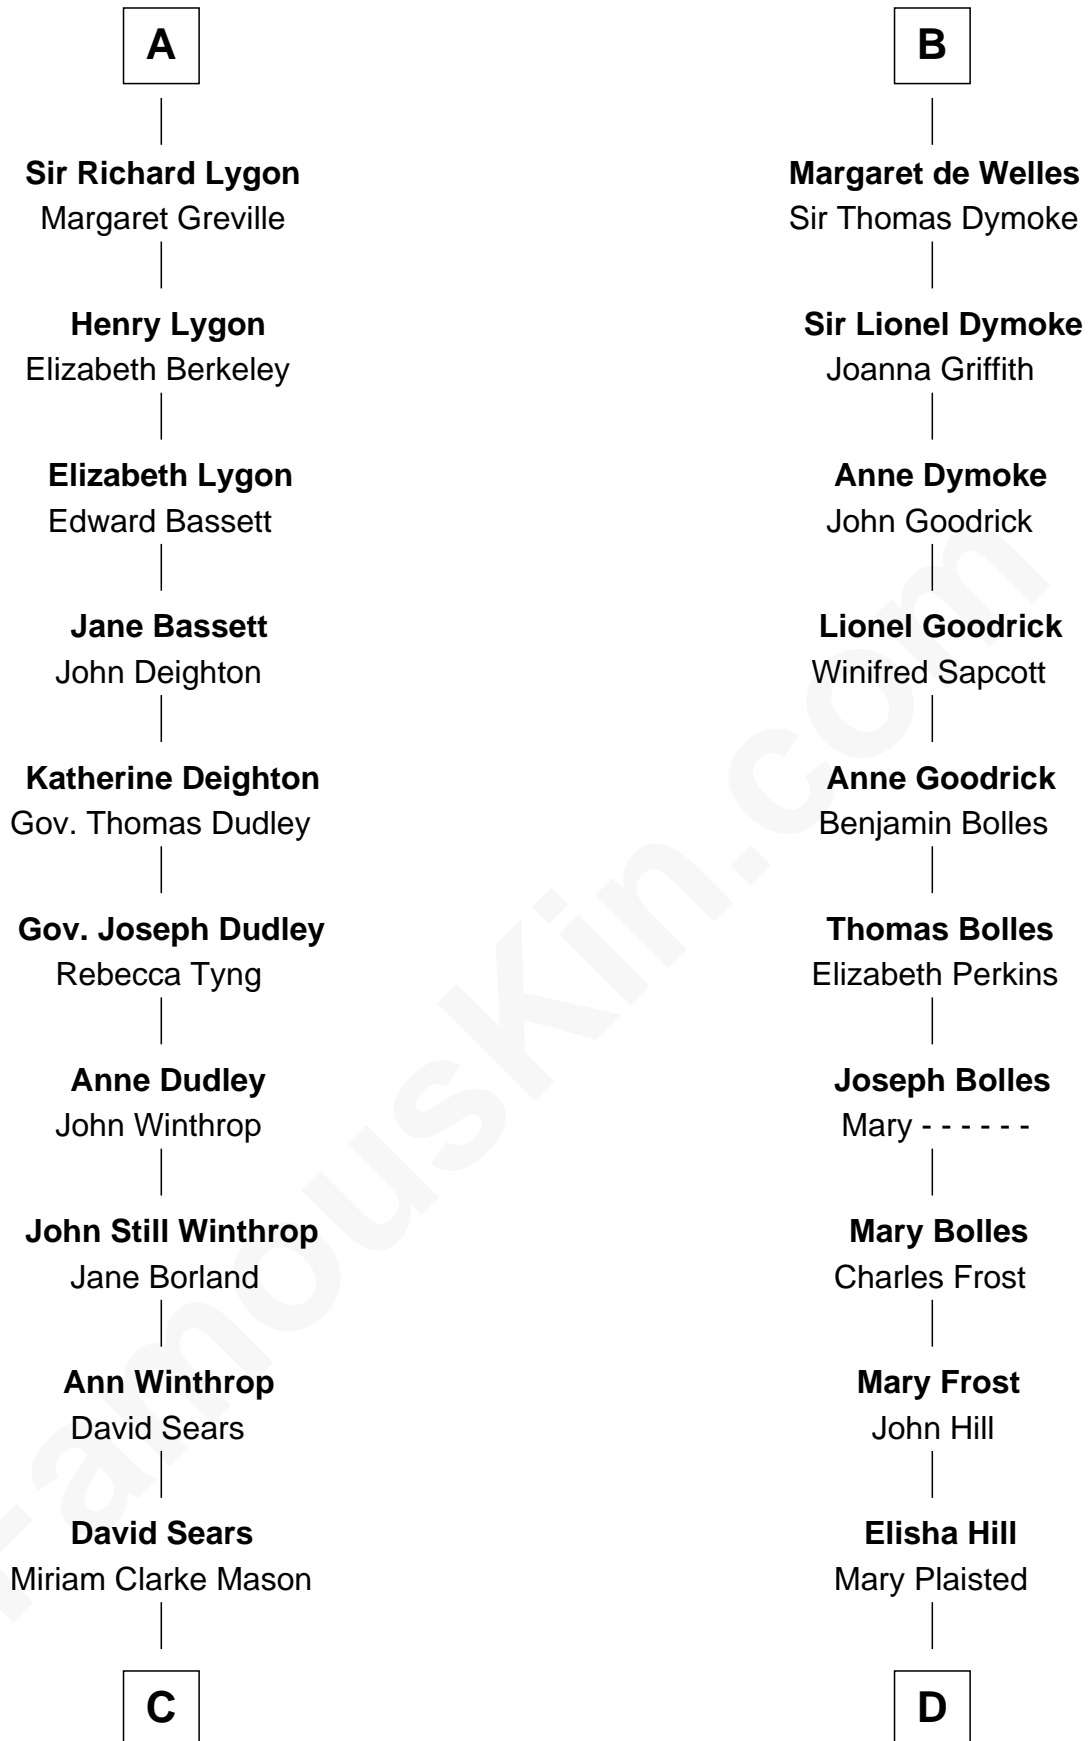

FamousKin.com Relationship Chart of John Adams Morgan

1952 Olympic Sailing Gold Medalist

19th cousin 2 times removed of

Ichabod Goodwin

27th Governor of New Hampshire

C

Harriet Elizabeth Sears
George Casper Crowninshield

Frances Cadwallader Crowninshield
John Quincy Adams

Charles Francis Adams
Frances Lovering

Catherine Frances Lovering Adams
Henry Sturgis Morgan

John Adams Morgan
Olympic Gold Medalist

D

Hannah Hill
Dominicus Goodwin

Samuel Goodwin
Anna Thompson Gerrish

Ichabod Goodwin
27th Governor of New Hampshire