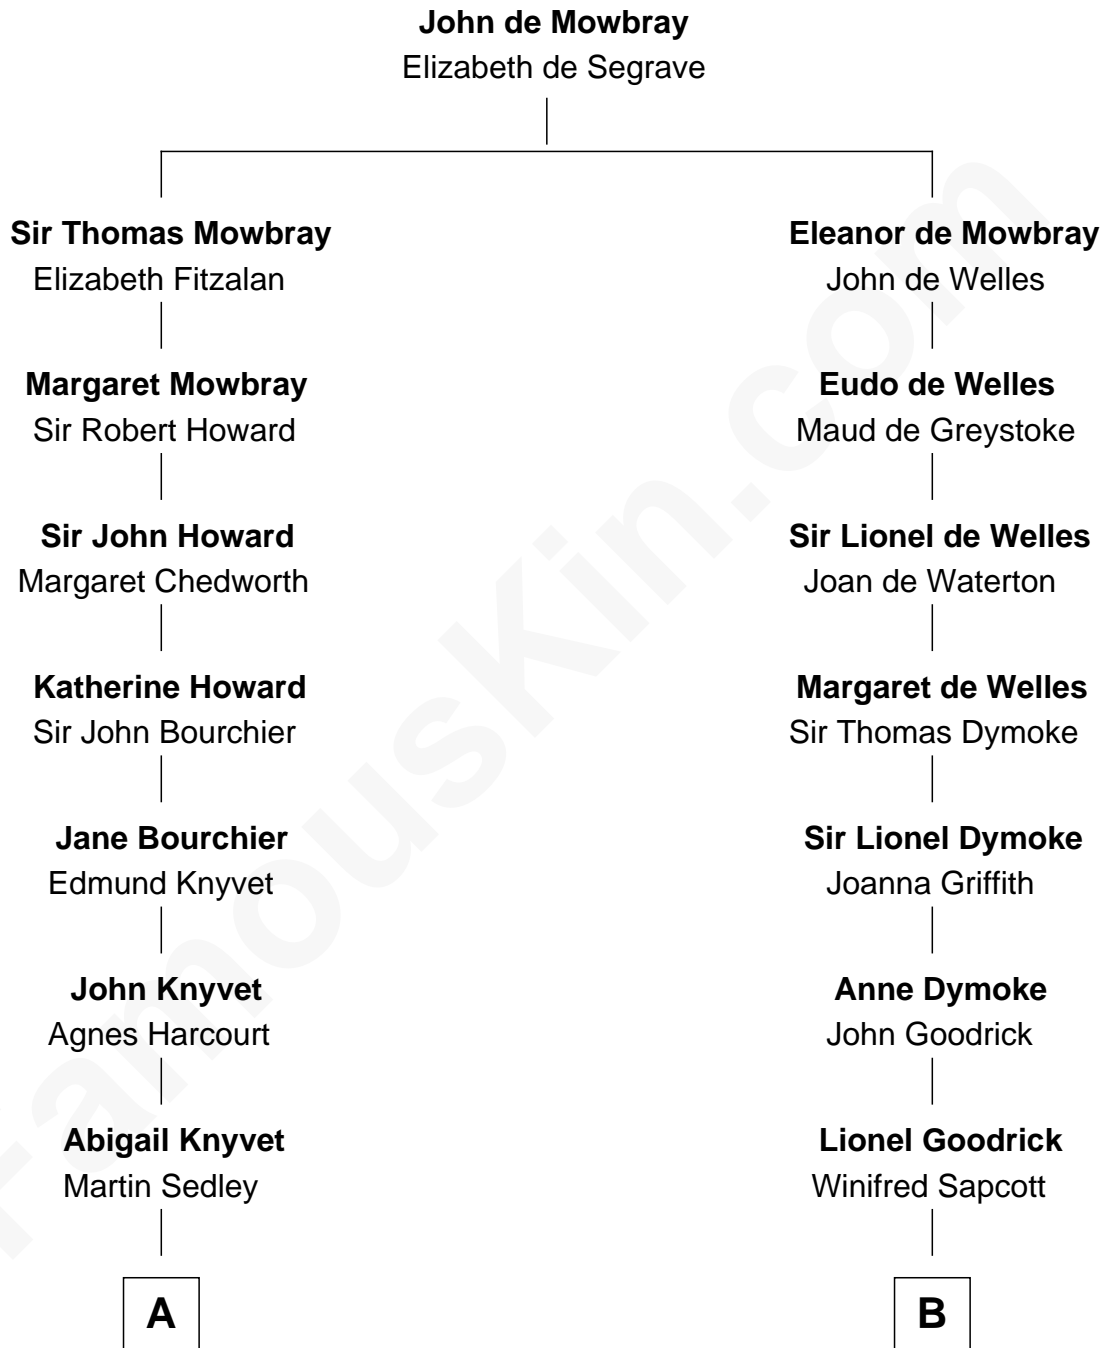

# FamousKin.com Relationship Chart of

**John Adams Morgan**

*1952 Olympic Sailing Gold Medalist*

**15th cousin 3 times removed of**

**Ichabod Goodwin**

*27th Governor of New Hampshire*

**C**

—  
**Catherine Frances Lovering Adams**

Henry Sturgis Morgan

—  
**John Adams Morgan**

*Olympic Gold Medalist*

FamousKin.com