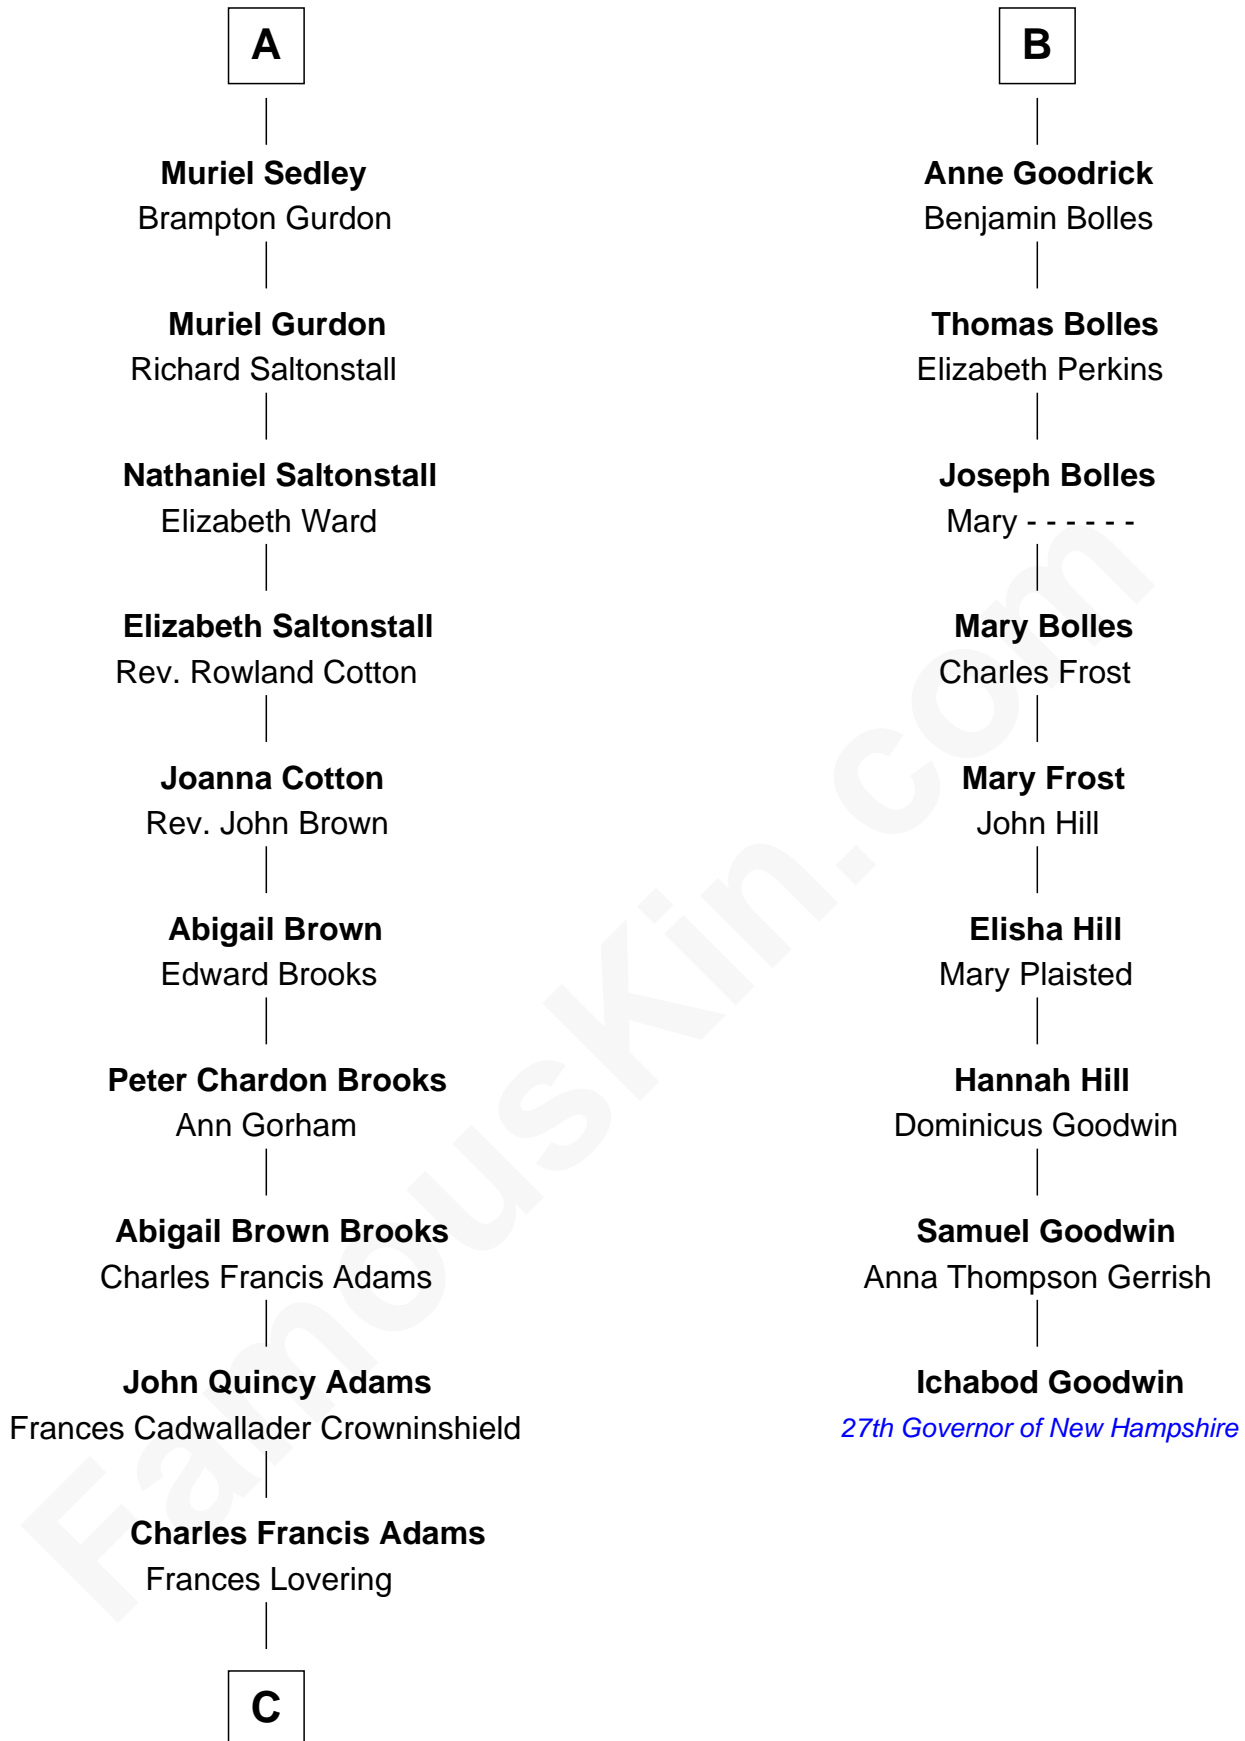

# FamousKin.com Relationship Chart of

**John Adams Morgan**

*1952 Olympic Sailing Gold Medalist*

**15th cousin 3 times removed of**

**Ichabod Goodwin**

*27th Governor of New Hampshire*

**C**

—  
**Catherine Frances Lovering Adams**