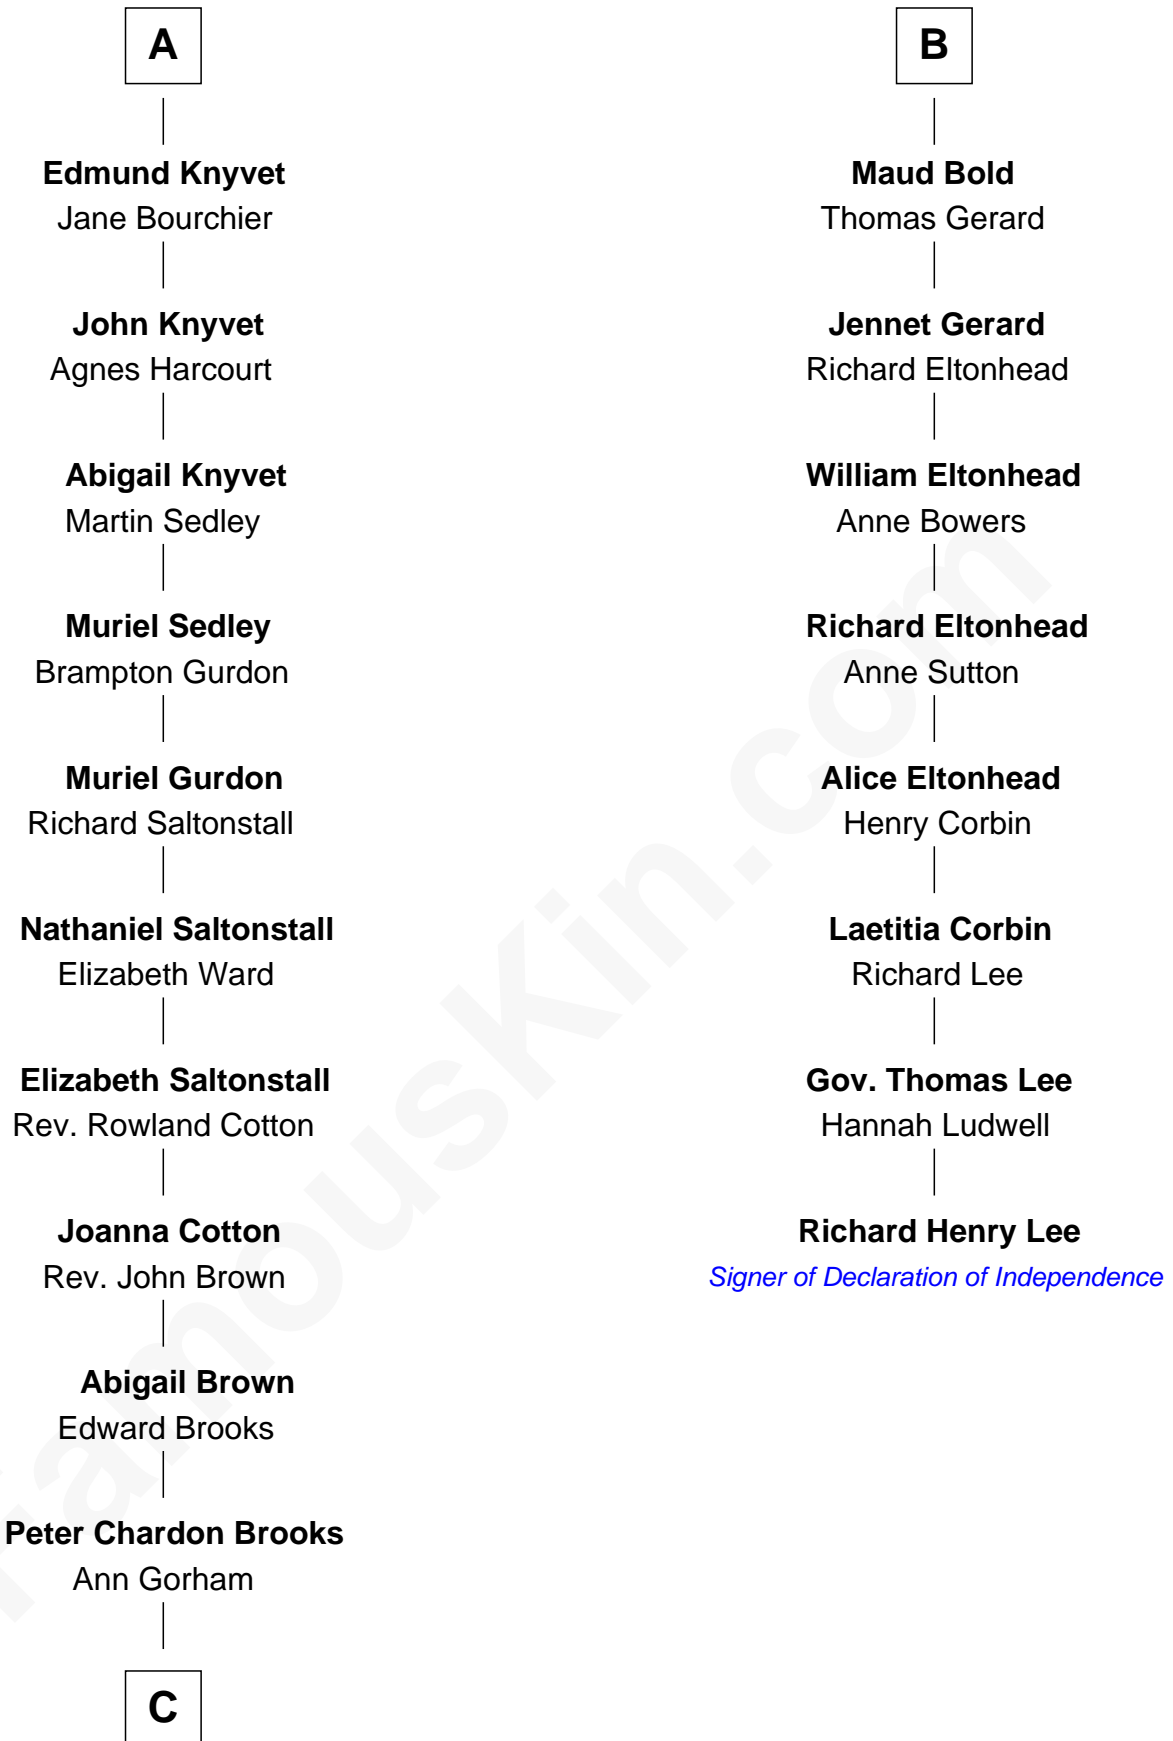

FamousKin.com Relationship Chart of John Adams Morgan

1952 Olympic Sailing Gold Medalist

14th cousin 7 times removed of

Richard Henry Lee

Signer of the Declaration of Independence

Gunselm de Badlesmere

Bartholomew de Badlesmere

A

Bartholomew de Badlesmere

Margaret de Clare

Elizabeth de Badlesmere

Sir William de Bohun

Elizabeth de Bohun
Sir Richard Fitzalan

Elizabeth Fitzalan
Sir Robert Goushill

Joan Goushill
Sir Thomas Stanley

Katherine Stanley
Sir John Savage

Dulcia Savage
Sir Henry Bold

B

C

Abigail Brown Brooks

Charles Francis Adams

John Quincy Adams

Frances Cadwallader Crowninshield