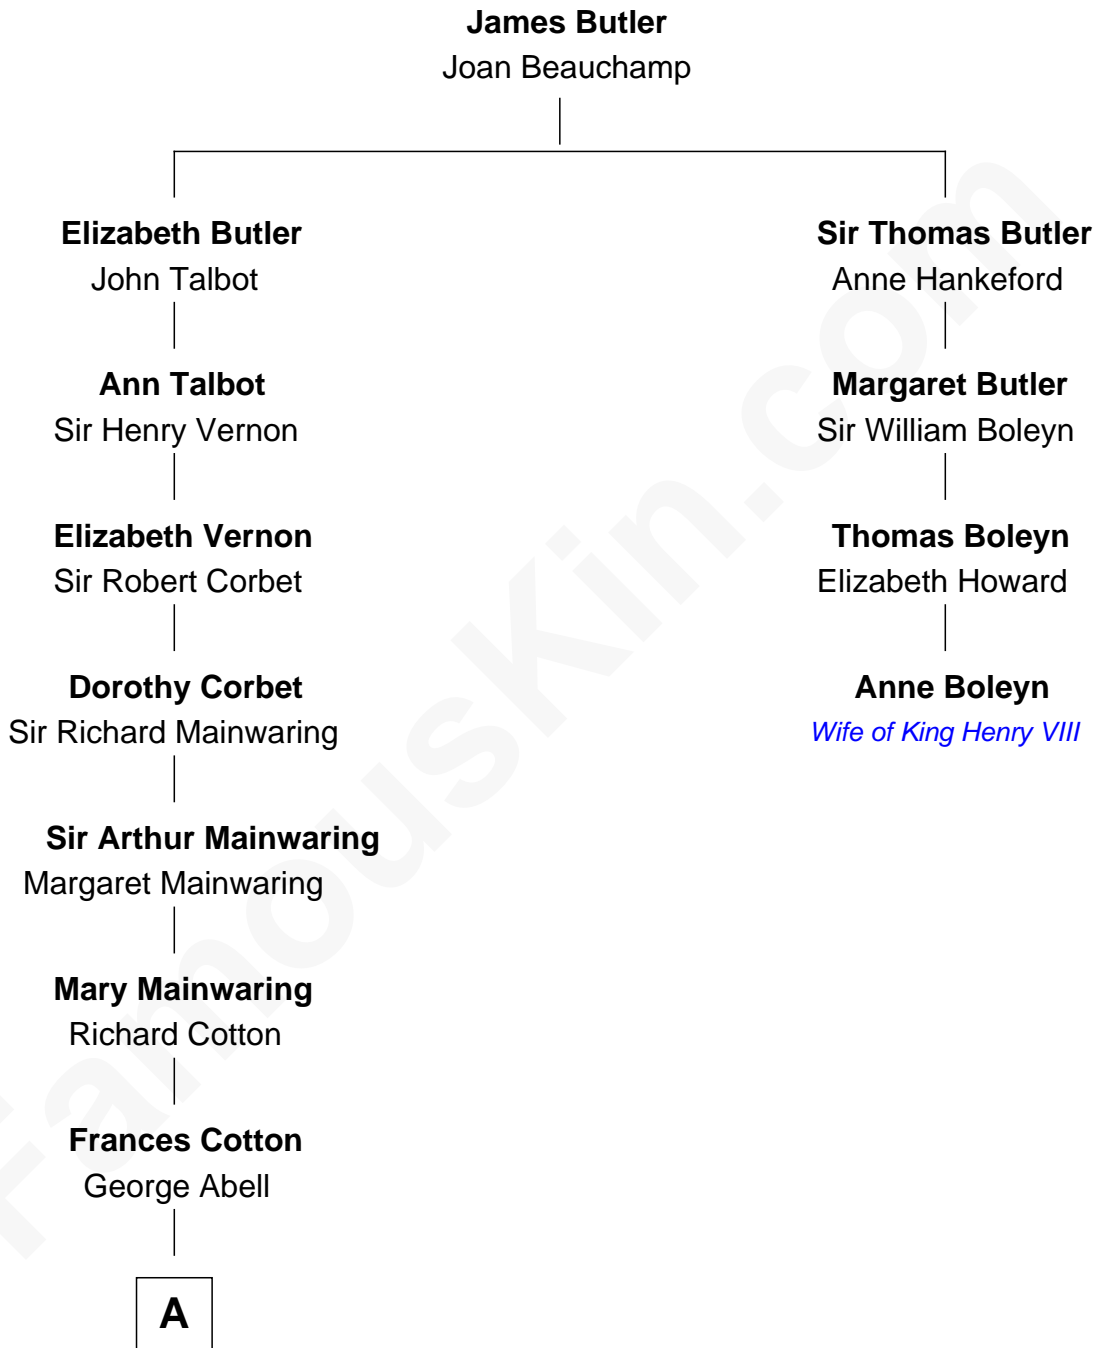

FamousKin.com Relationship Chart of

John Adams Morgan
1952 Olympic Sailing Gold Medalist

3rd cousin 14 times removed of

Anne Boleyn
2nd Wife of King Henry VIII

A

Robert Abell
Joanna - - - - -

Caleb Abell
Margaret Post

Mary Abell
Joseph Tracy

Joseph Tracy
Anna Hinckley

Jared Tracy
Margaret Grant

William Gedney Tracy
Rachel Huntington

Charles F. Tracy
Louisa Kirkland

Frances Louisa Tracy
John Pierpont Morgan

John Pierpont Morgan
Jane Norton Grew