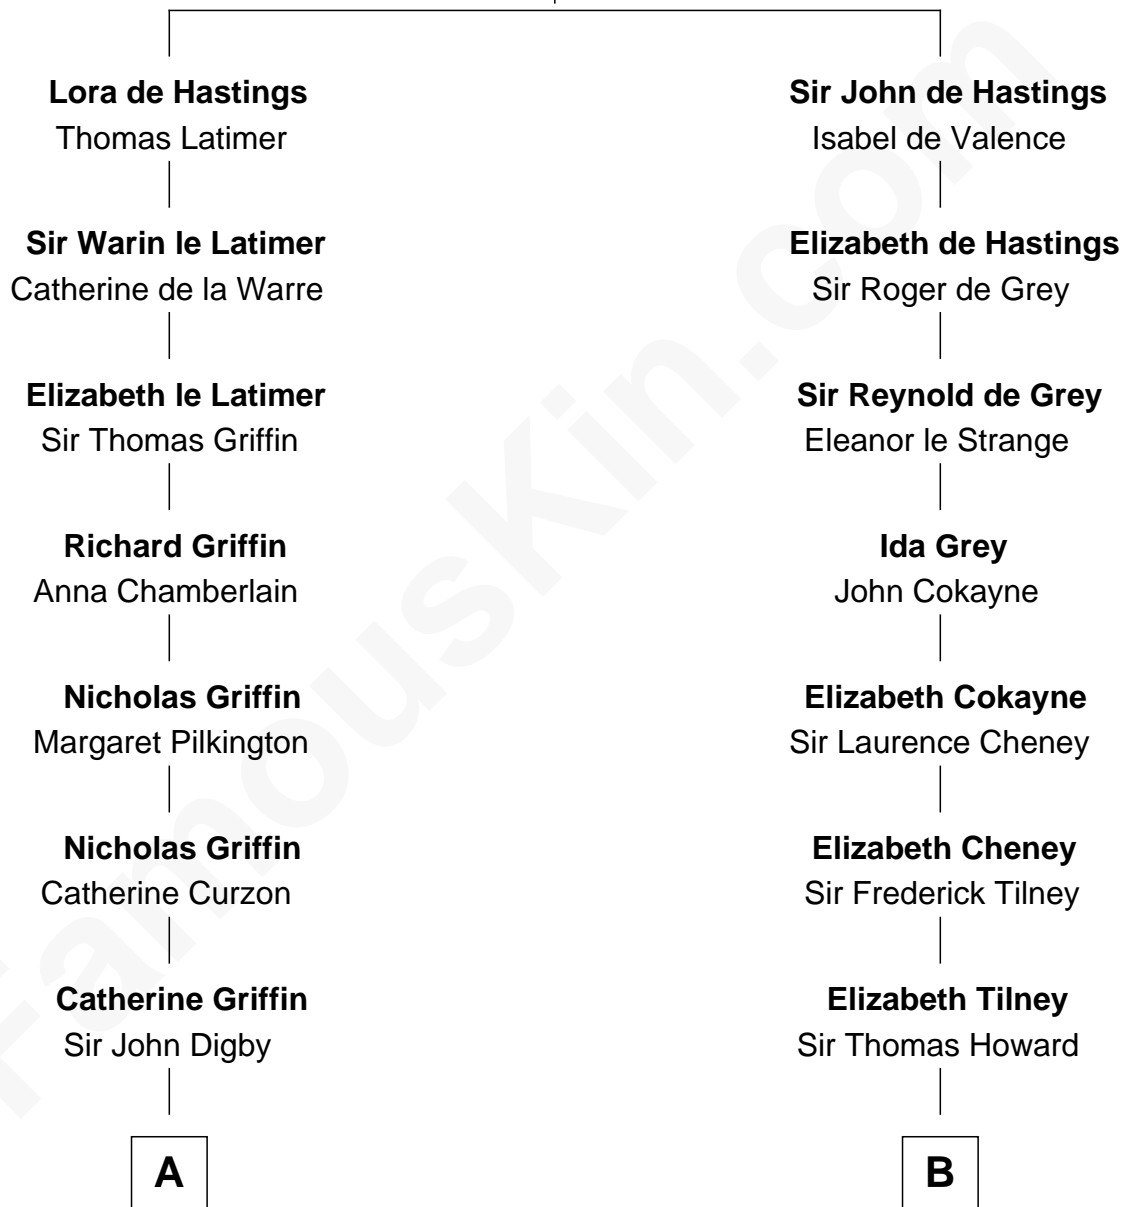

FamousKin.com Relationship Chart of

John Adams Morgan
1952 Olympic Sailing Gold Medalist

8th cousin 13 times removed of

Anne Boleyn
2nd Wife of King Henry VIII

Sir Henry de Hastings
Joan de Cantilupe

C

Juliet Pierpont
Junius Spencer Morgan

John Pierpont Morgan
Frances Louisa Tracy

John Pierpont Morgan
Jane Norton Grew

Henry Sturgis Morgan
Catherine Frances Lovering Adams

John Adams Morgan
Olympic Gold Medalist

FamousKin.com