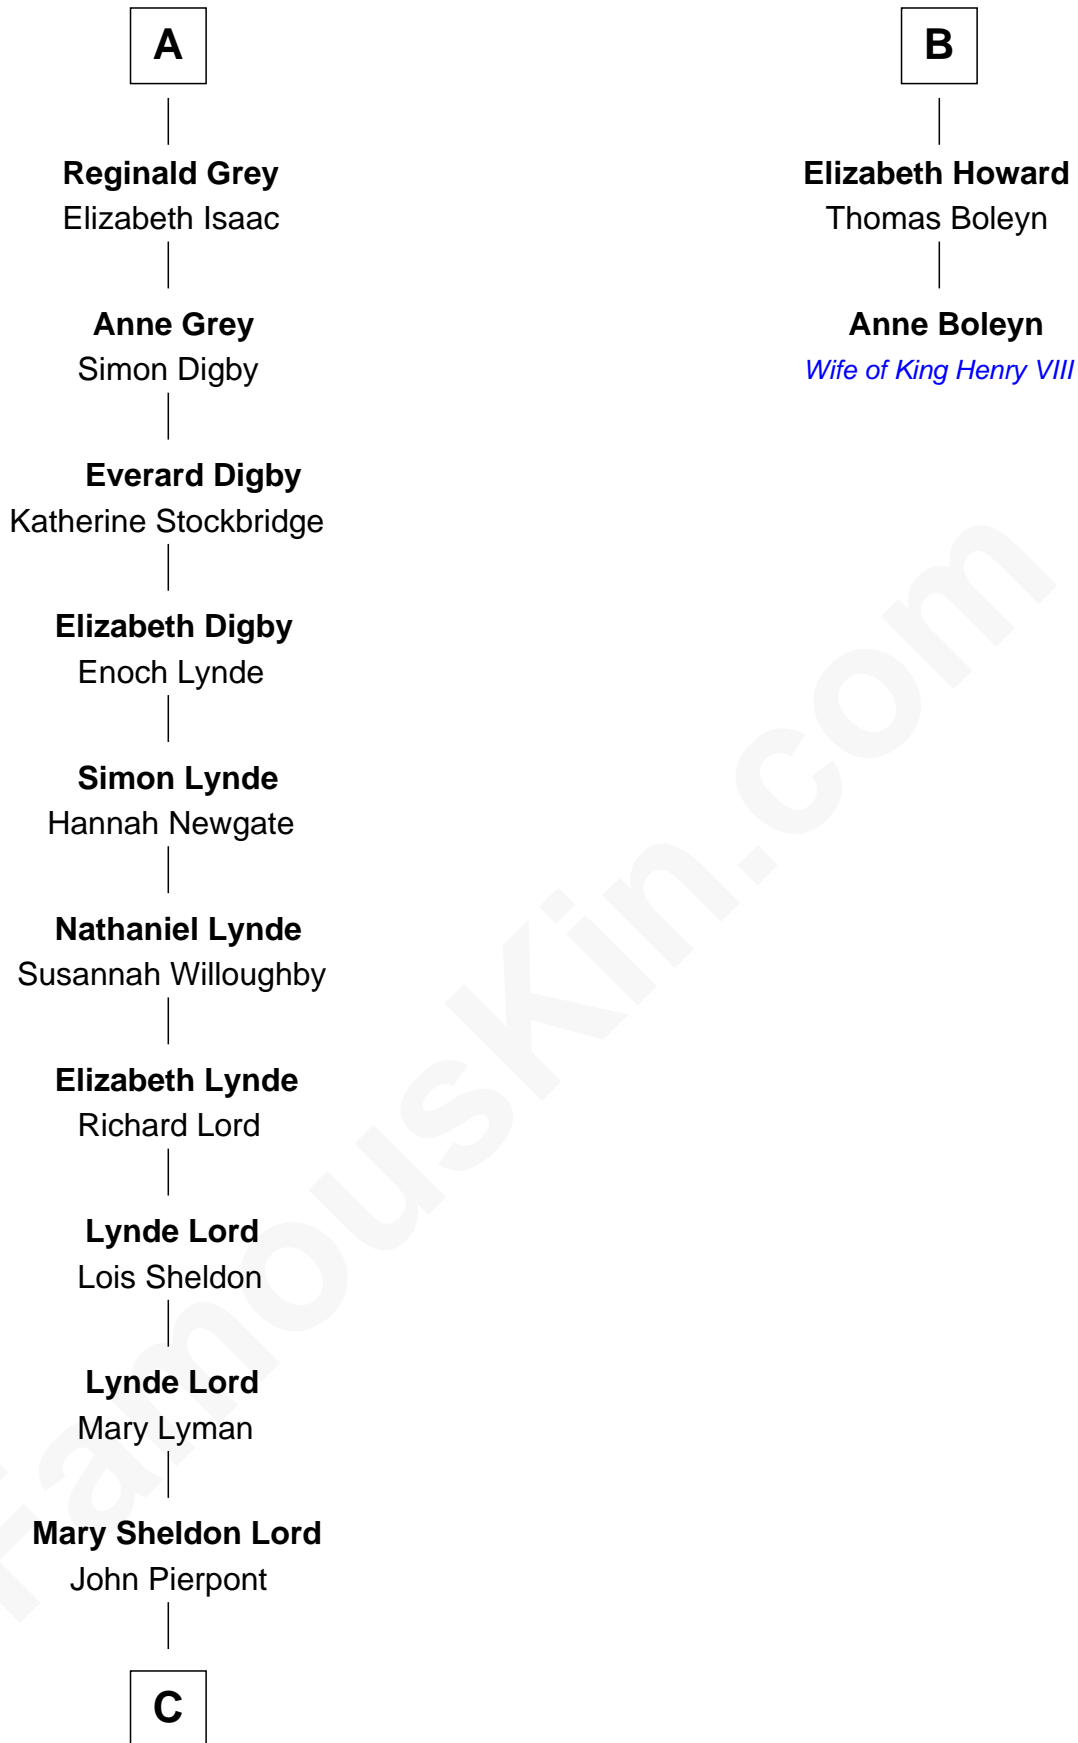

## Relationship Chart of

### John Adams Morgan

1952 Olympic Sailing Gold Medalist

8th cousin 13 times removed of

**Anne Boleyn**  
2nd Wife of King Henry VIII

**C**

Juliet Pierpont  
Junius Spencer Morgan

John Pierpont Morgan  
Frances Louisa Tracy