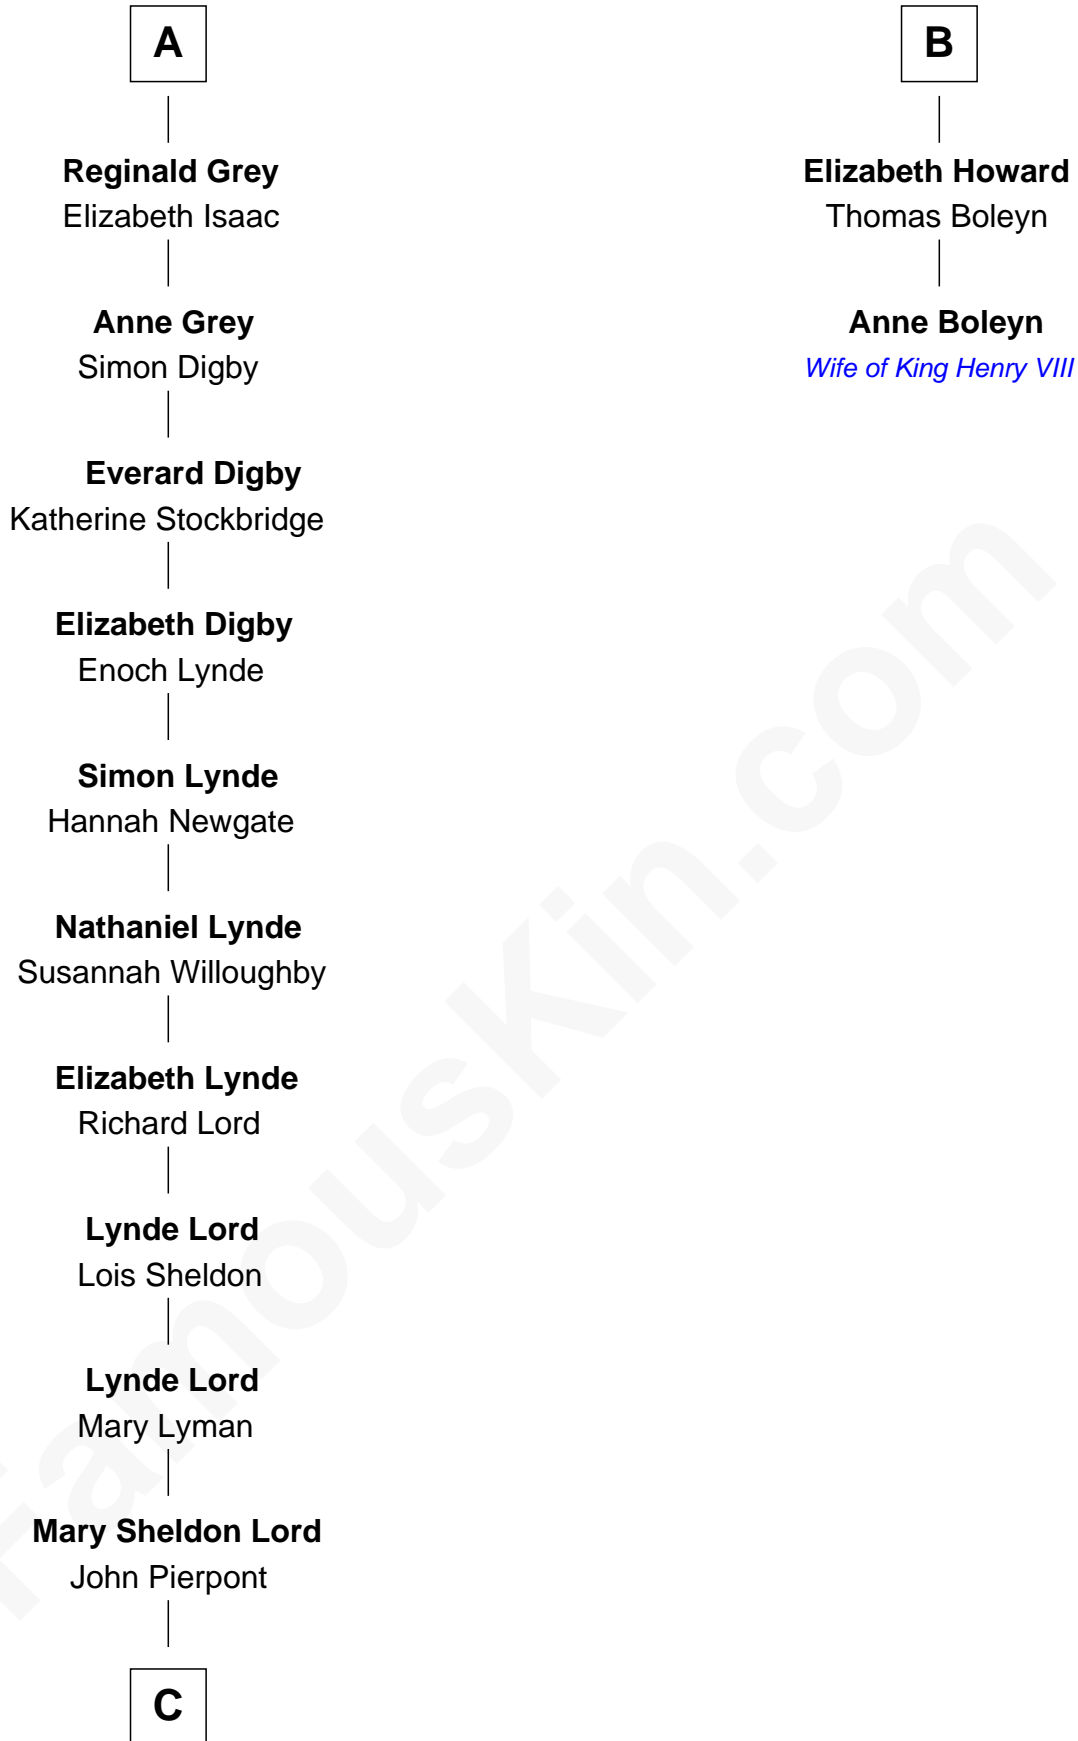

FamousKin.com Relationship Chart of

John Adams Morgan
1952 Olympic Sailing Gold Medalist

8th cousin 13 times removed of

Anne Boleyn
2nd Wife of King Henry VIII

Sir Roger de Herdeburgh
Ida de Odingsells

C

Juliet Pierpont
Junius Spencer Morgan

John Pierpont Morgan
Frances Louisa Tracy

John Pierpont Morgan
Jane Norton Grew

Henry Sturgis Morgan
Catherine Frances Lovering Adams

John Adams Morgan
Olympic Gold Medalist

FamousKin.com