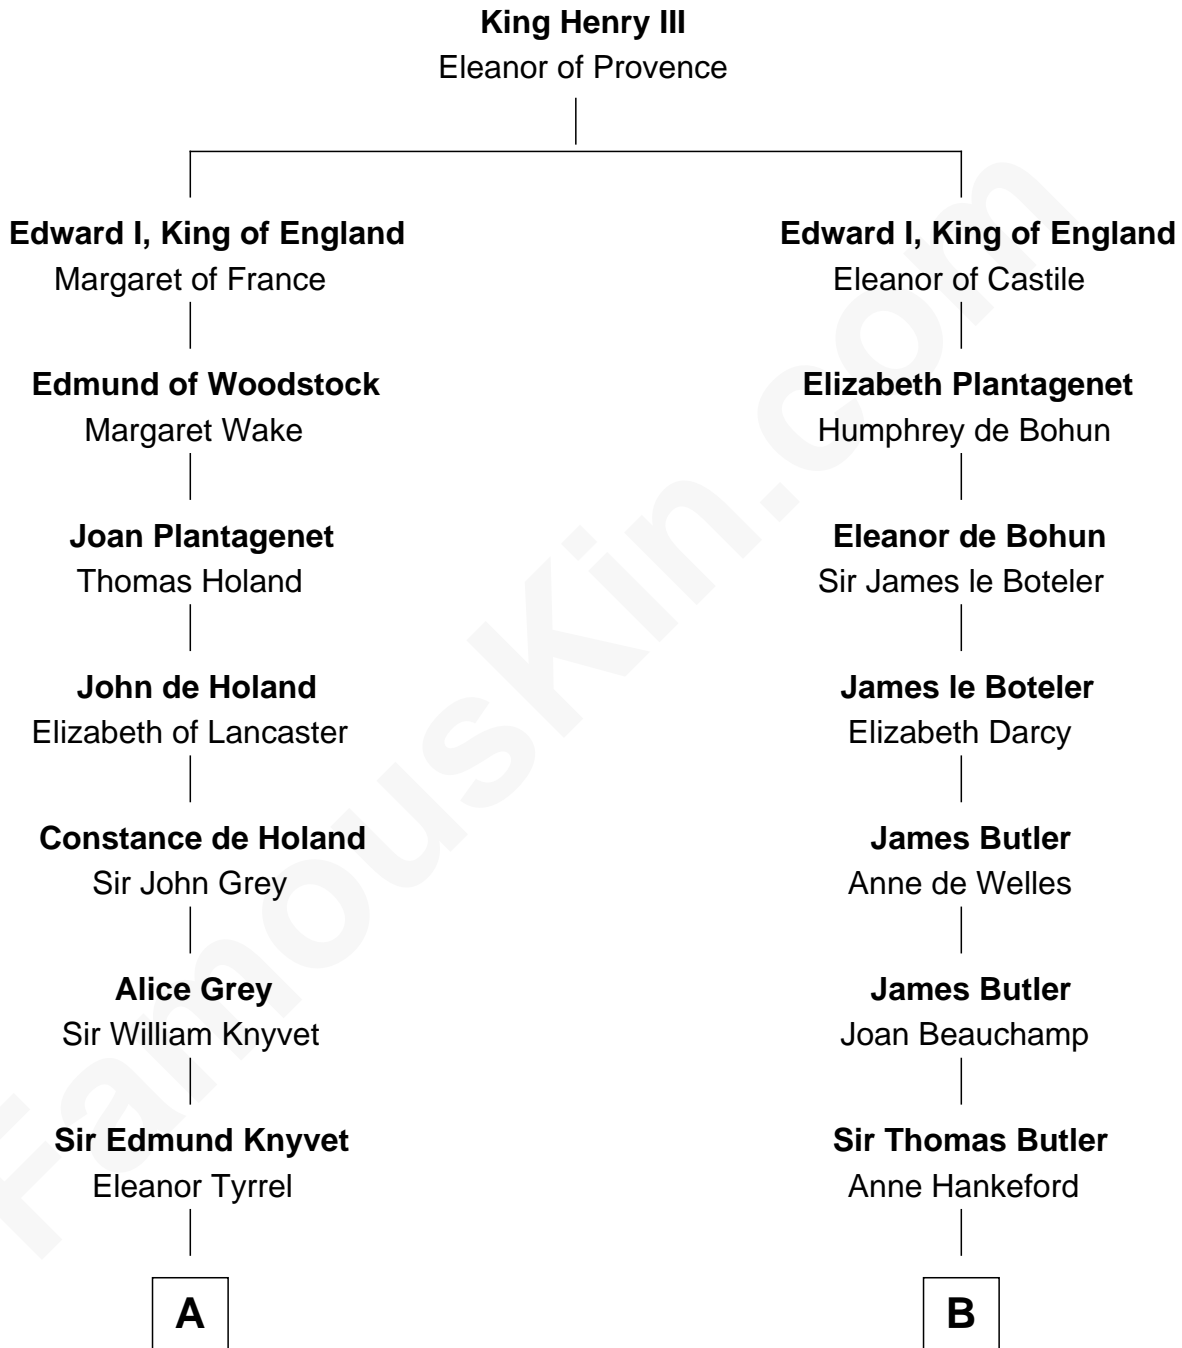

# FamousKin.com Relationship Chart of

**John Adams Morgan**  
1952 Olympic Sailing Gold Medalist

9th cousin 12 times removed of

**Anne Boleyn**  
2nd Wife of King Henry VIII

**C**

**Abigail Brown Brooks**

Charles Francis Adams

**John Quincy Adams**

Frances Cadwallader Crowninshield

**Charles Francis Adams**

Frances Lovering

**Catherine Frances Lovering Adams**

Henry Sturgis Morgan

**John Adams Morgan**

*Olympic Gold Medalist*