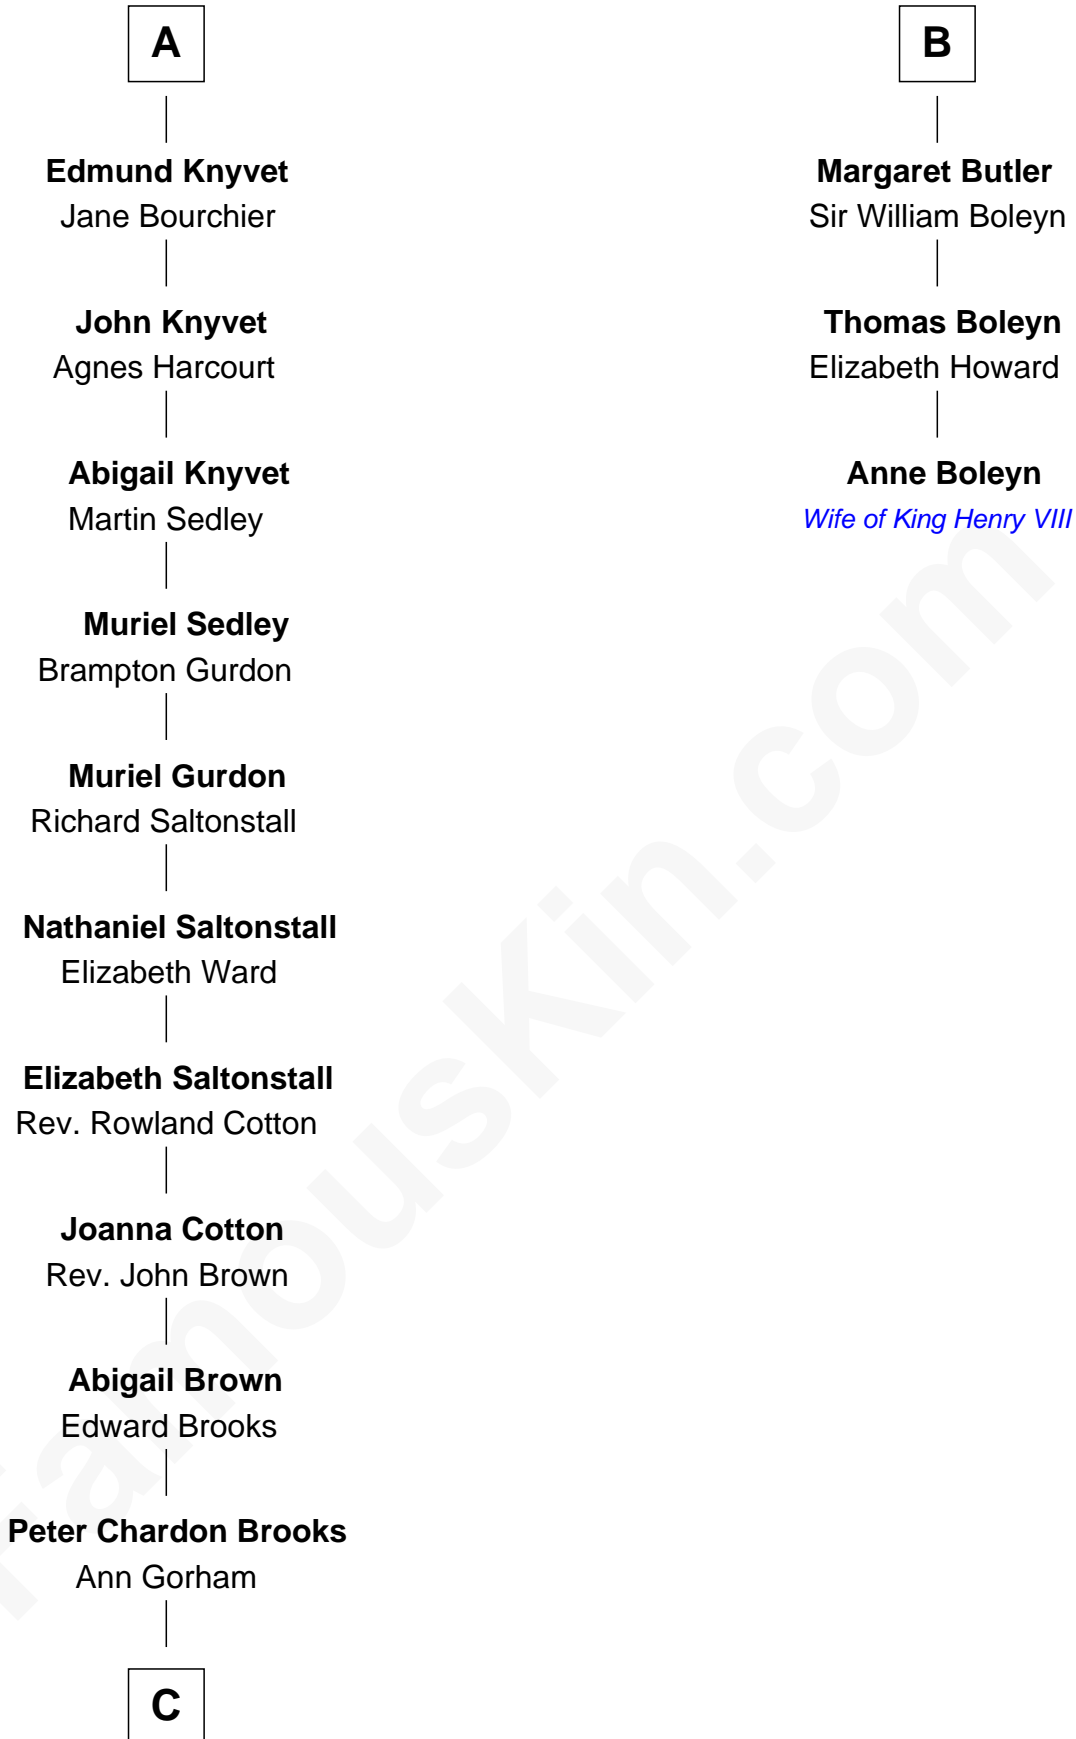

# FamousKin.com Relationship Chart of

**John Adams Morgan**  
1952 Olympic Sailing Gold Medalist

9th cousin 12 times removed of

**Anne Boleyn**  
2nd Wife of King Henry VIII

**C**

**Abigail Brown Brooks**

Charles Francis Adams

**John Quincy Adams**

Frances Cadwallader Crowninshield

**Charles Francis Adams**

Frances Lovering

**Catherine Frances Lovering Adams**

Henry Sturgis Morgan

**John Adams Morgan**

*Olympic Gold Medalist*